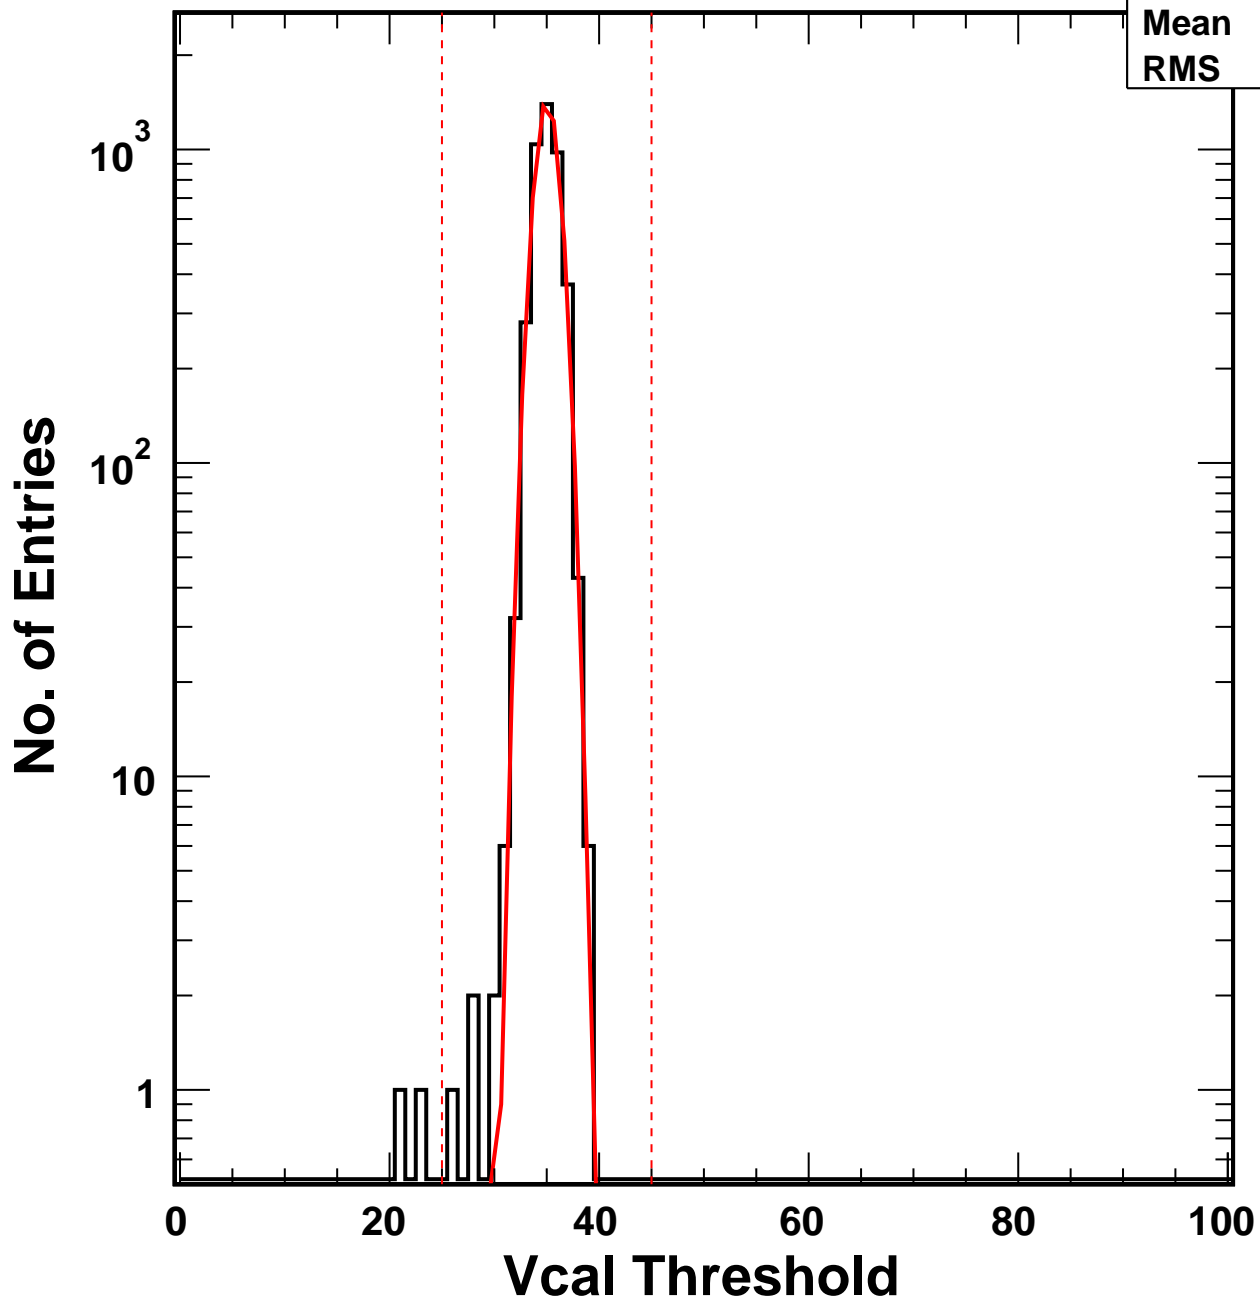

# Vcal Threshold Trimmed

VcalThresholdTrimmed\_9108

Entries 4160

Mean 35.02

RMS 1.207