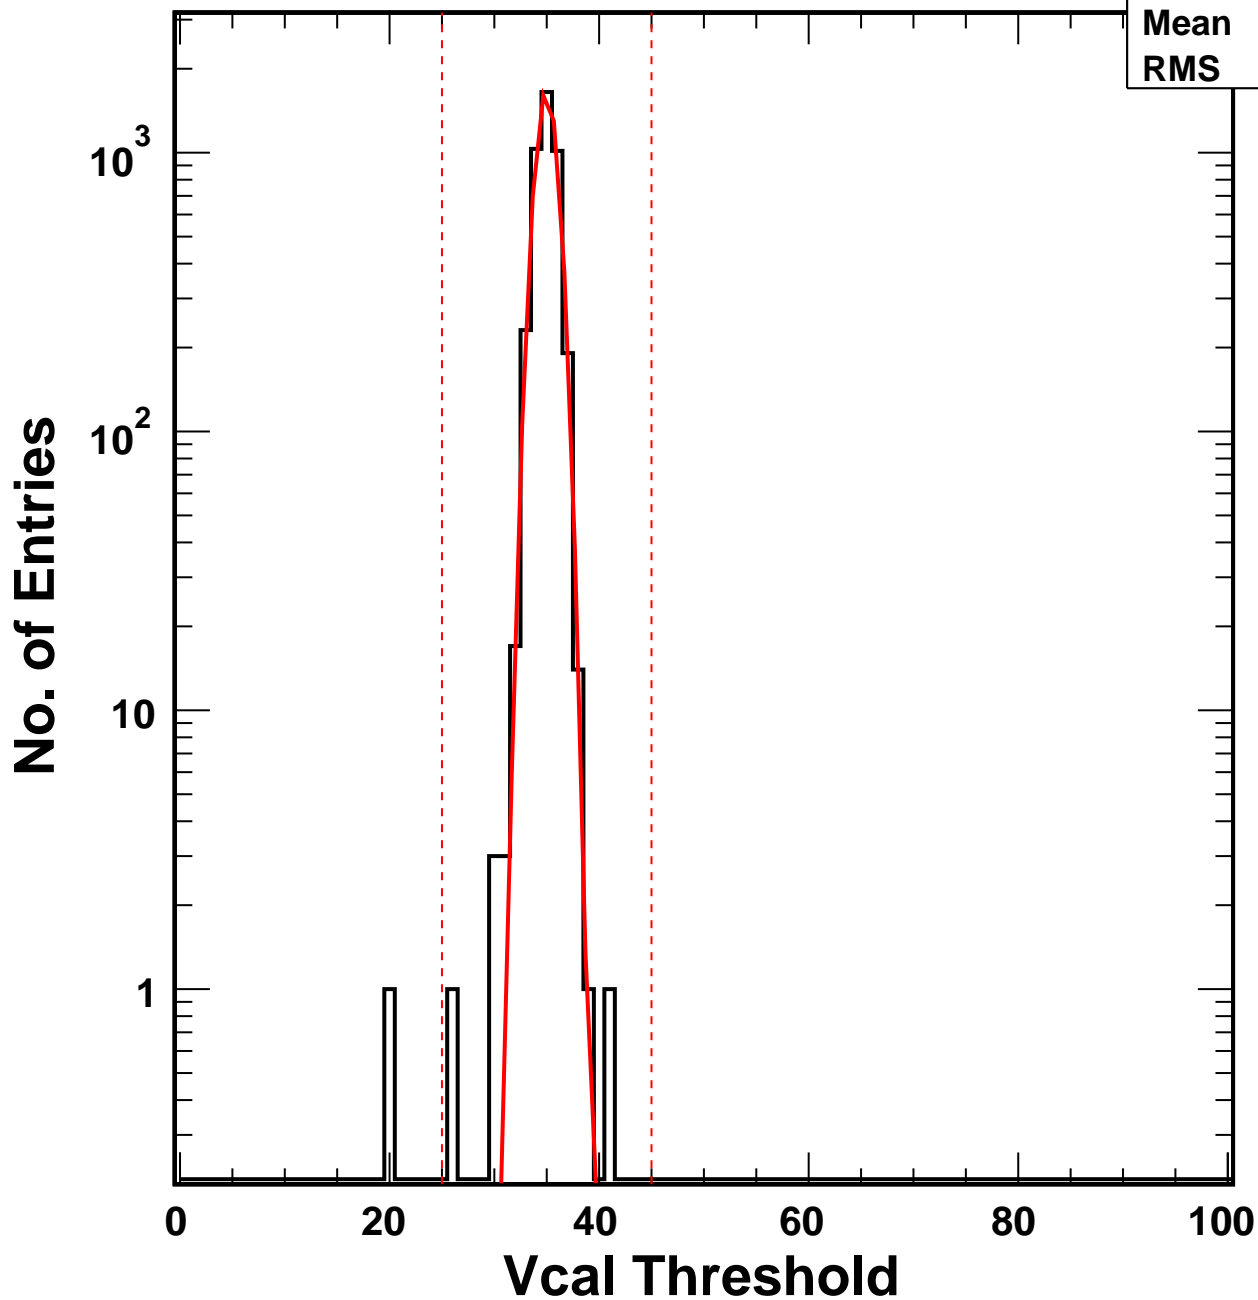

Vcal Threshold Trimmed

VcalThresholdTrimmed_8925

Entries 4160

Mean 34.96

RMS 1.039