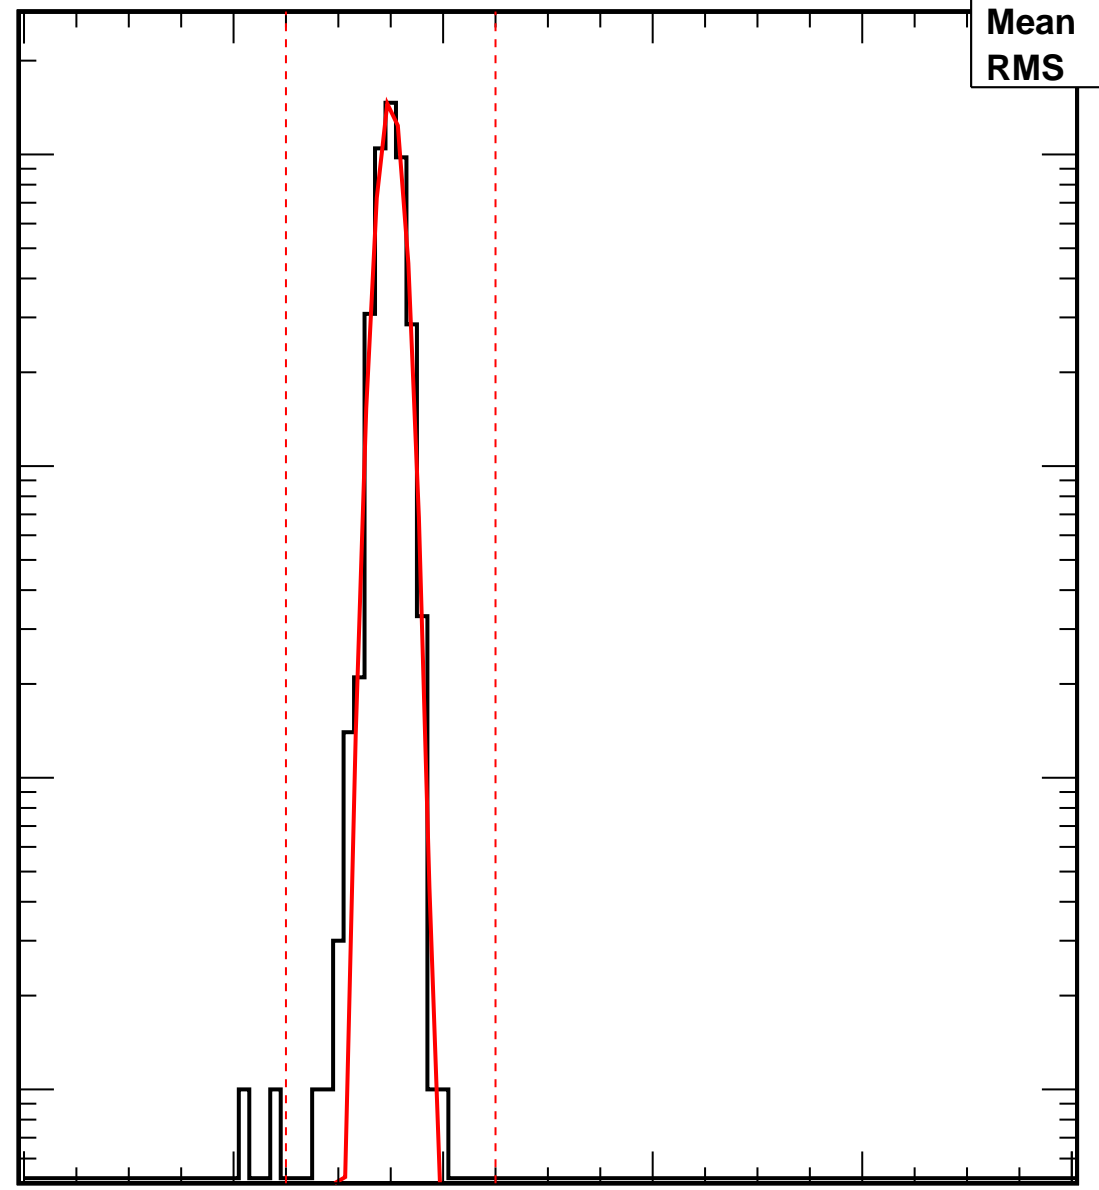

# Vcal Threshold Trimmed

VcalThresholdTrimmed\_8193

<b>Entries</b>	<b>4160</b>
<b>Mean</b>	<b>34.96</b>
<b>RMS</b>	<b>1.162</b>

No. of Entries

10<sup>3</sup>  
10<sup>2</sup>  
10  
1

0 20 40 60 80 100

Vcal Threshold