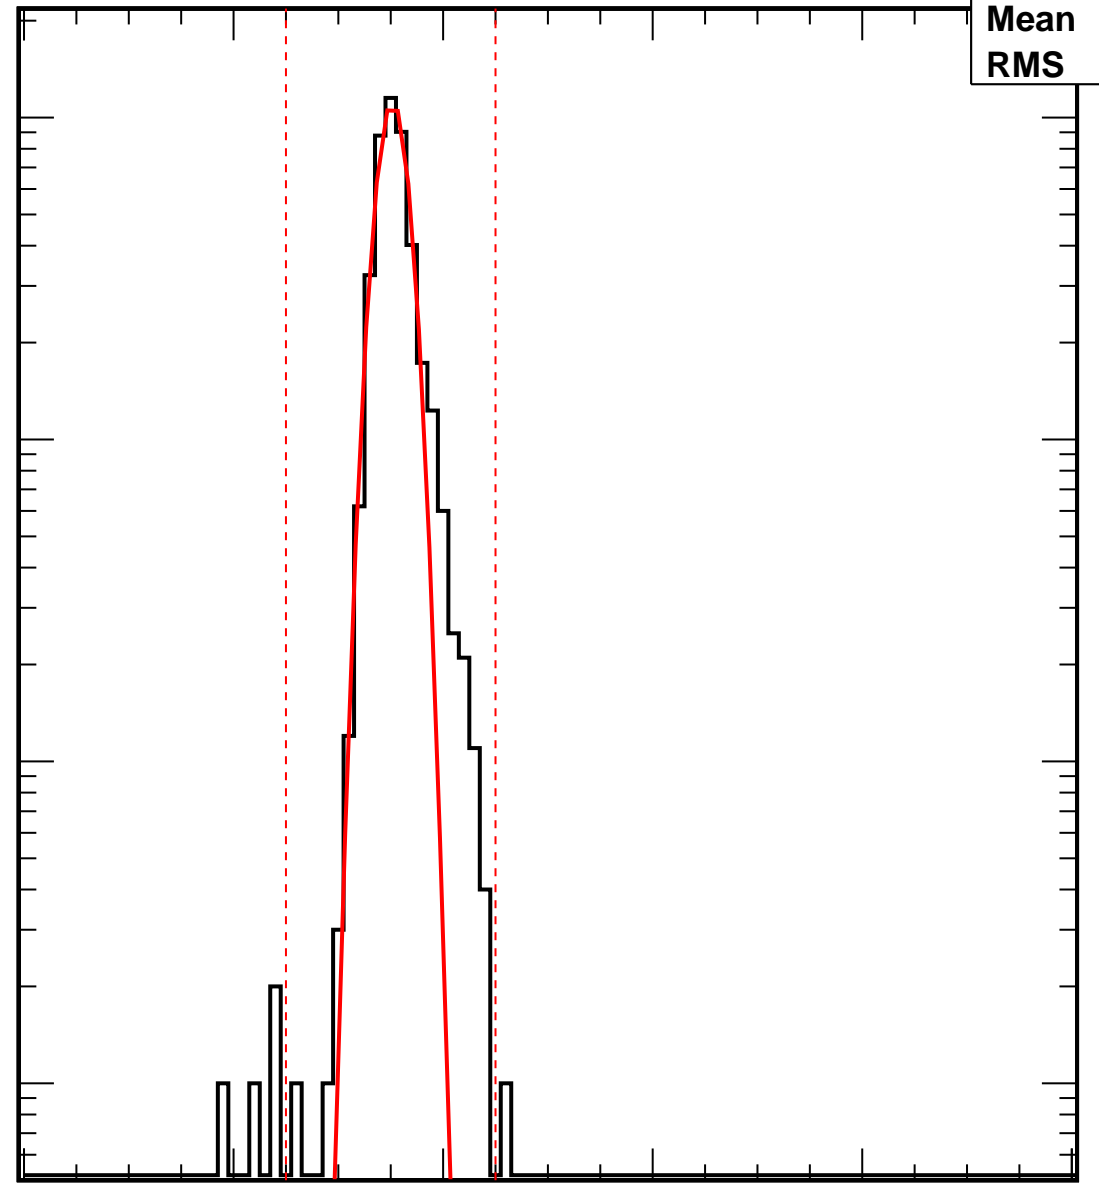

Vcal Threshold Trimmed

VcalThresholdTrimmed_13726

Entries	4160
Mean	35.39
RMS	1.82

No. of Entries

10³
10²
10
1

0 20 40 60 80 100

Vcal Threshold