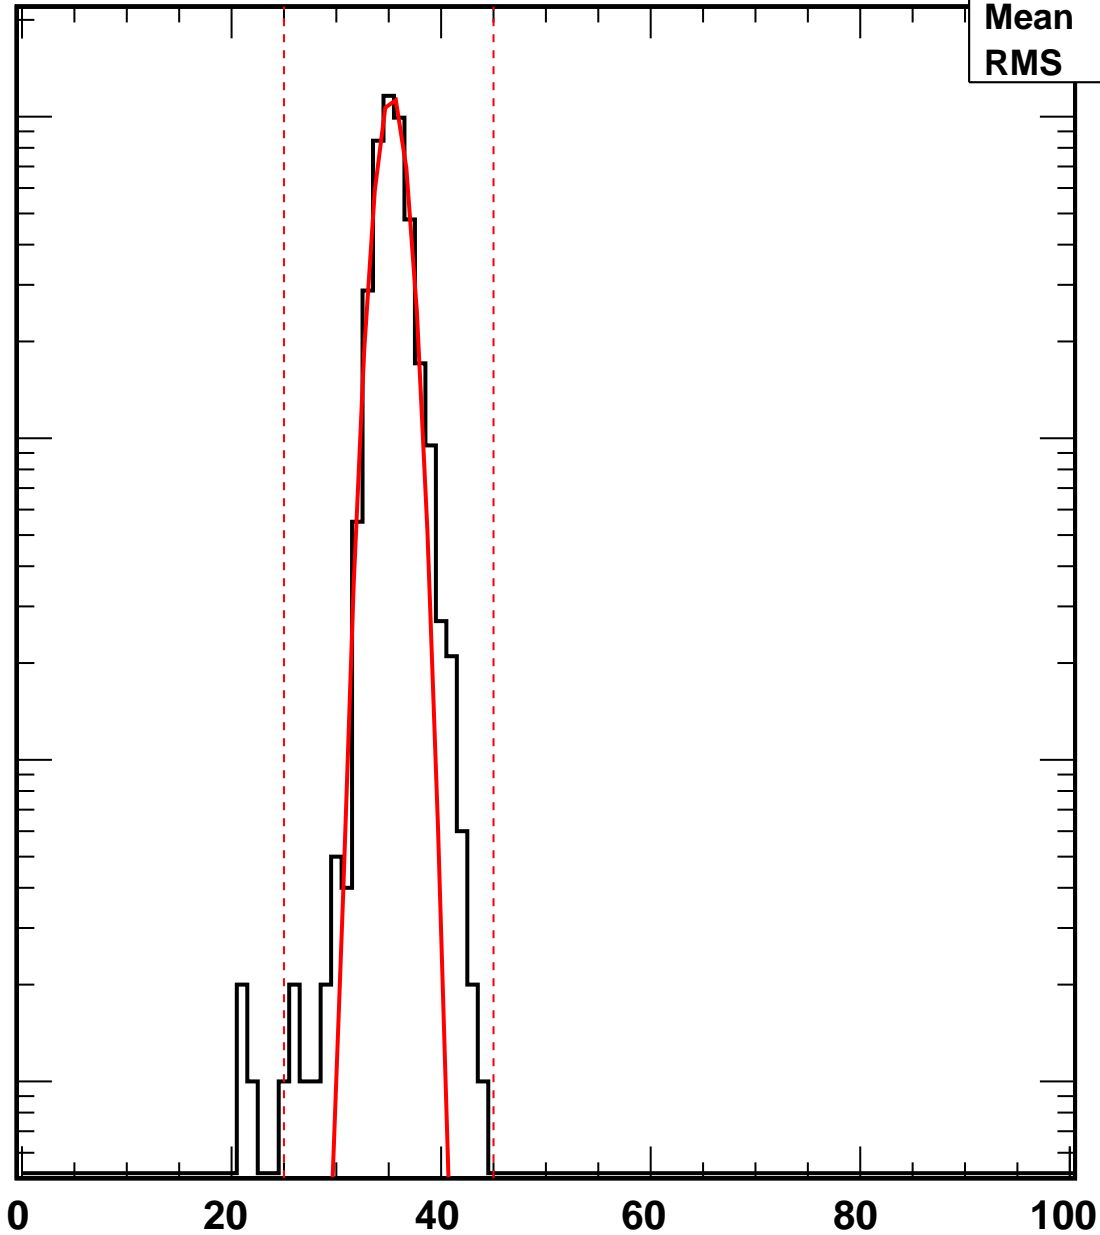

Vcal Threshold Trimmed

VcalThresholdTrimmed_13354

Entries	4160
Mean	35.35
RMS	1.632

No. of Entries

10^3
 10^2
10
1

Vcal Threshold