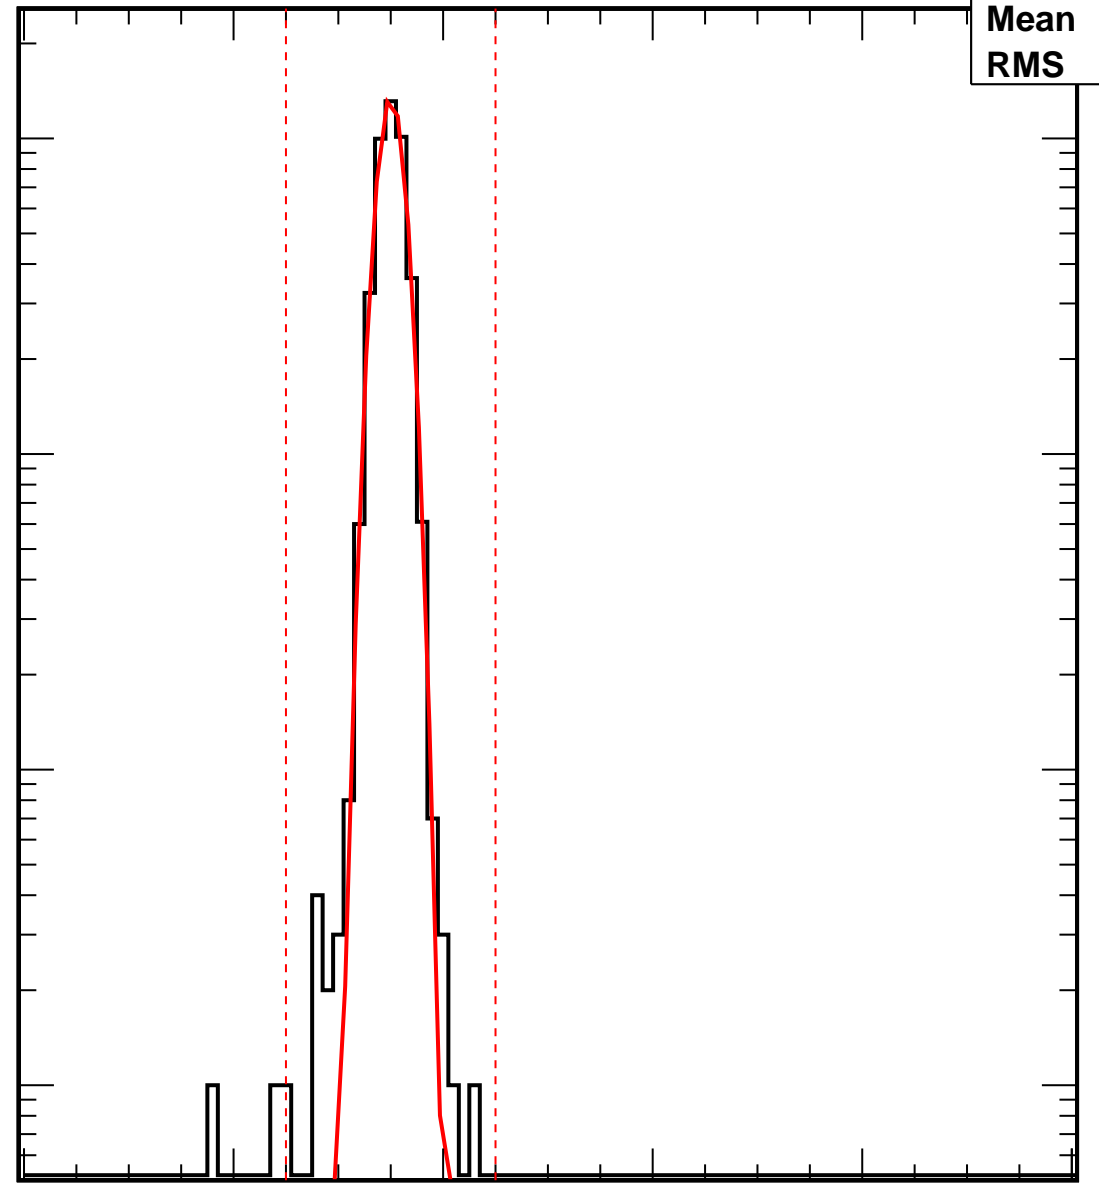

# Vcal Threshold Trimmed

VcalThresholdTrimmed\_4957

<b>Entries</b>	<b>4160</b>
<b>Mean</b>	<b>35.01</b>
<b>RMS</b>	<b>1.307</b>

**No. of Entries**

$10^3$   
 $10^2$   
10  
1

0 20 40 60 80 100

**Vcal Threshold**