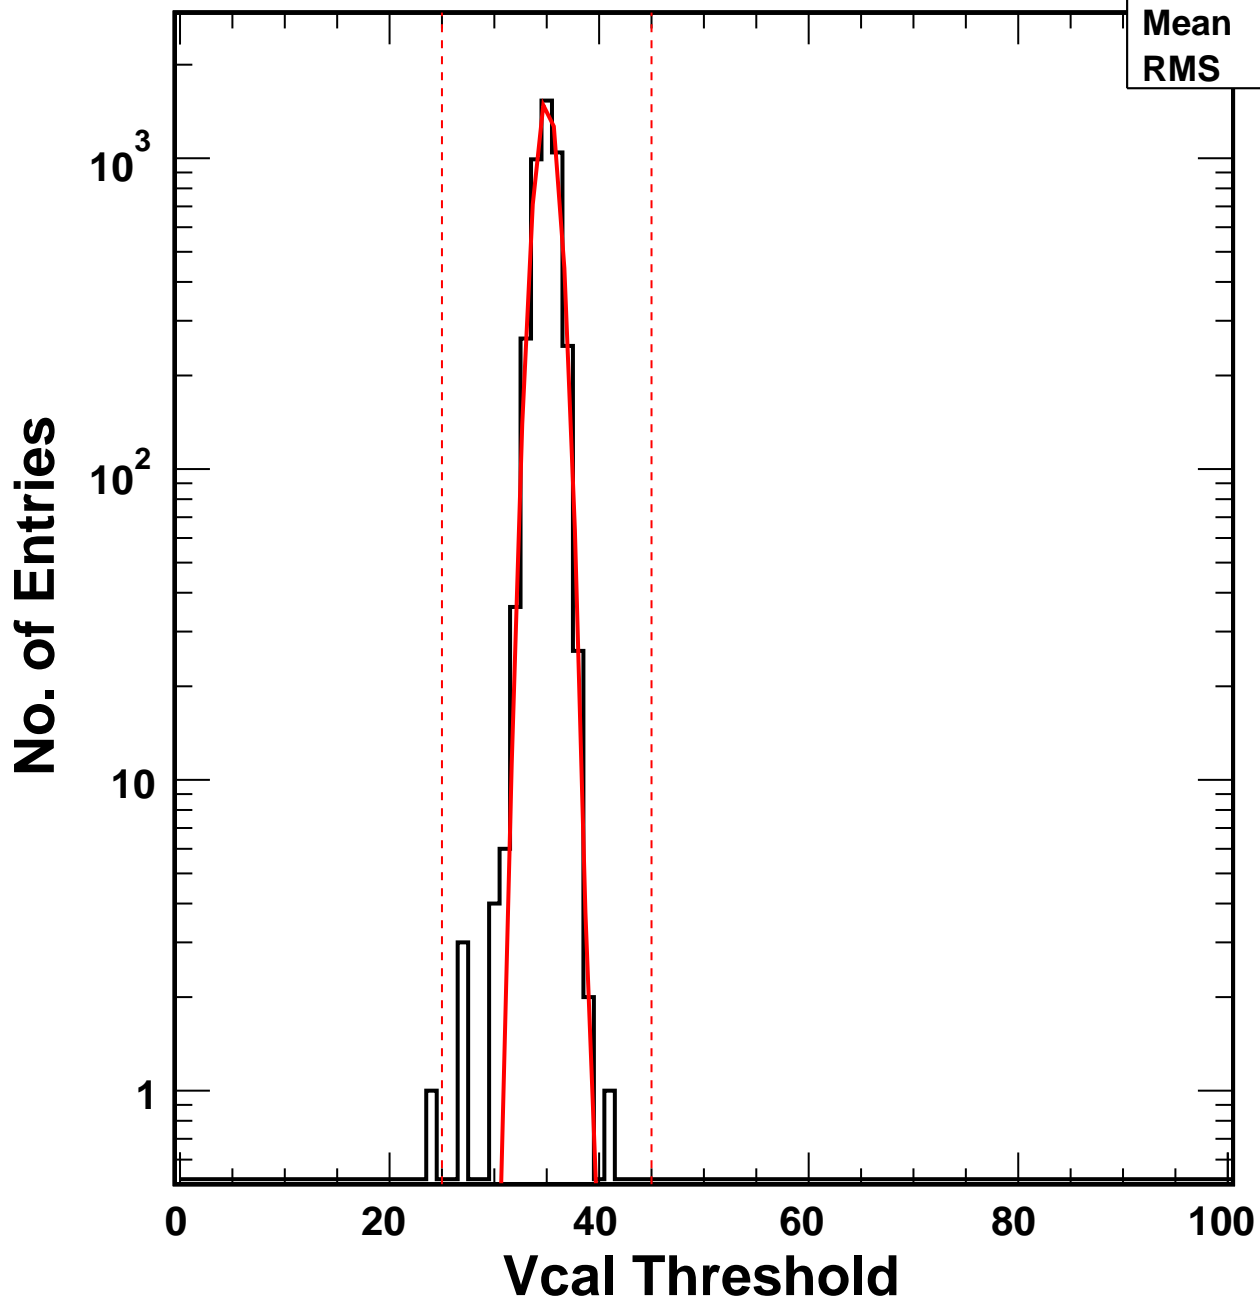

Vcal Threshold Trimmed

VcalThresholdTrimmed_4835

Entries 4160

Mean 34.98

RMS 1.12