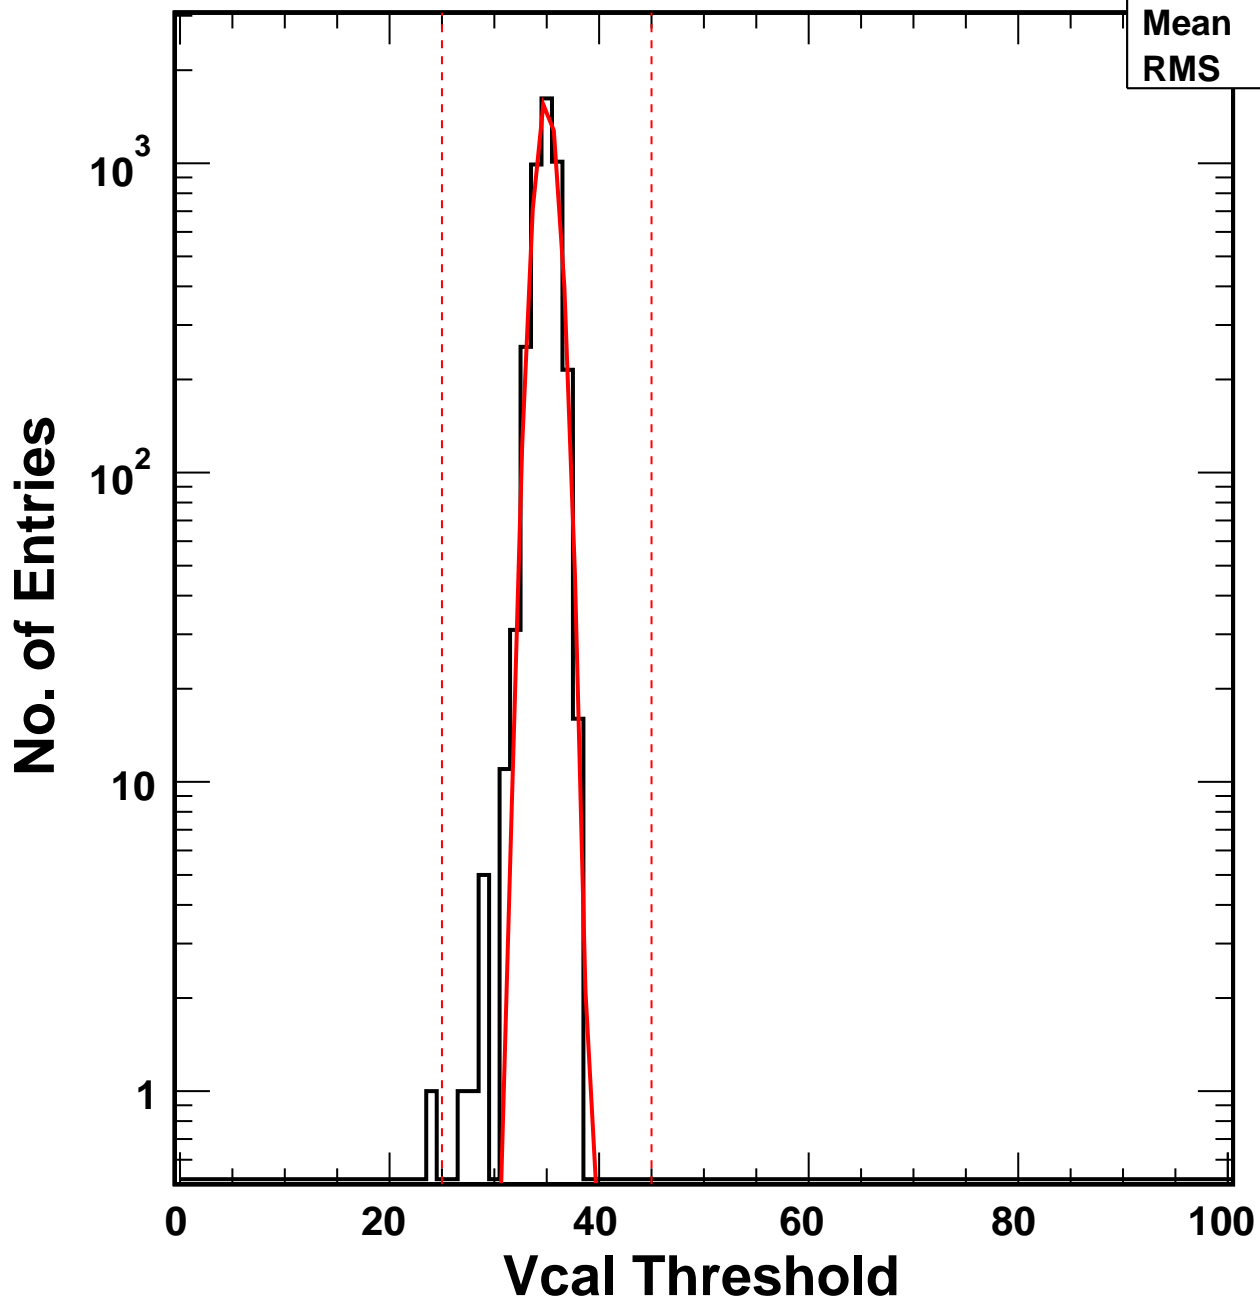

# Vcal Threshold Trimmed

VcalThresholdTrimmed\_562

Entries 4160

Mean 34.95

RMS 1.084