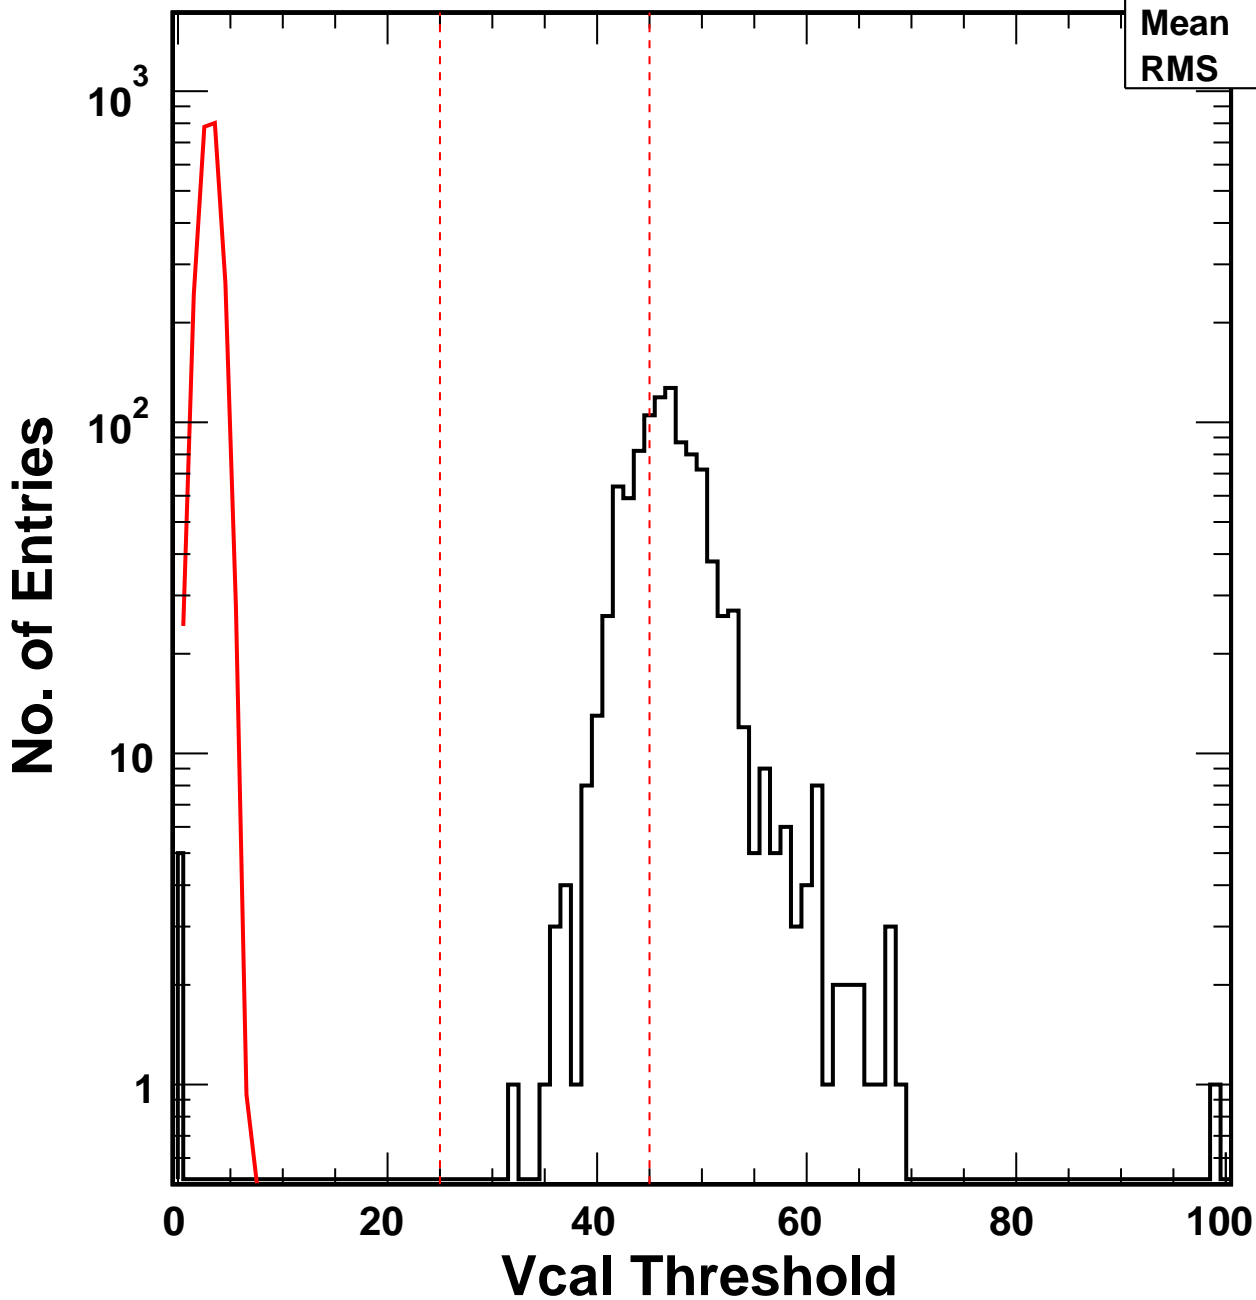

# Vcal Threshold Trimmed

VcalThresholdTrimmed\_3874

Entries 4160

Mean 46.94

RMS 5.809