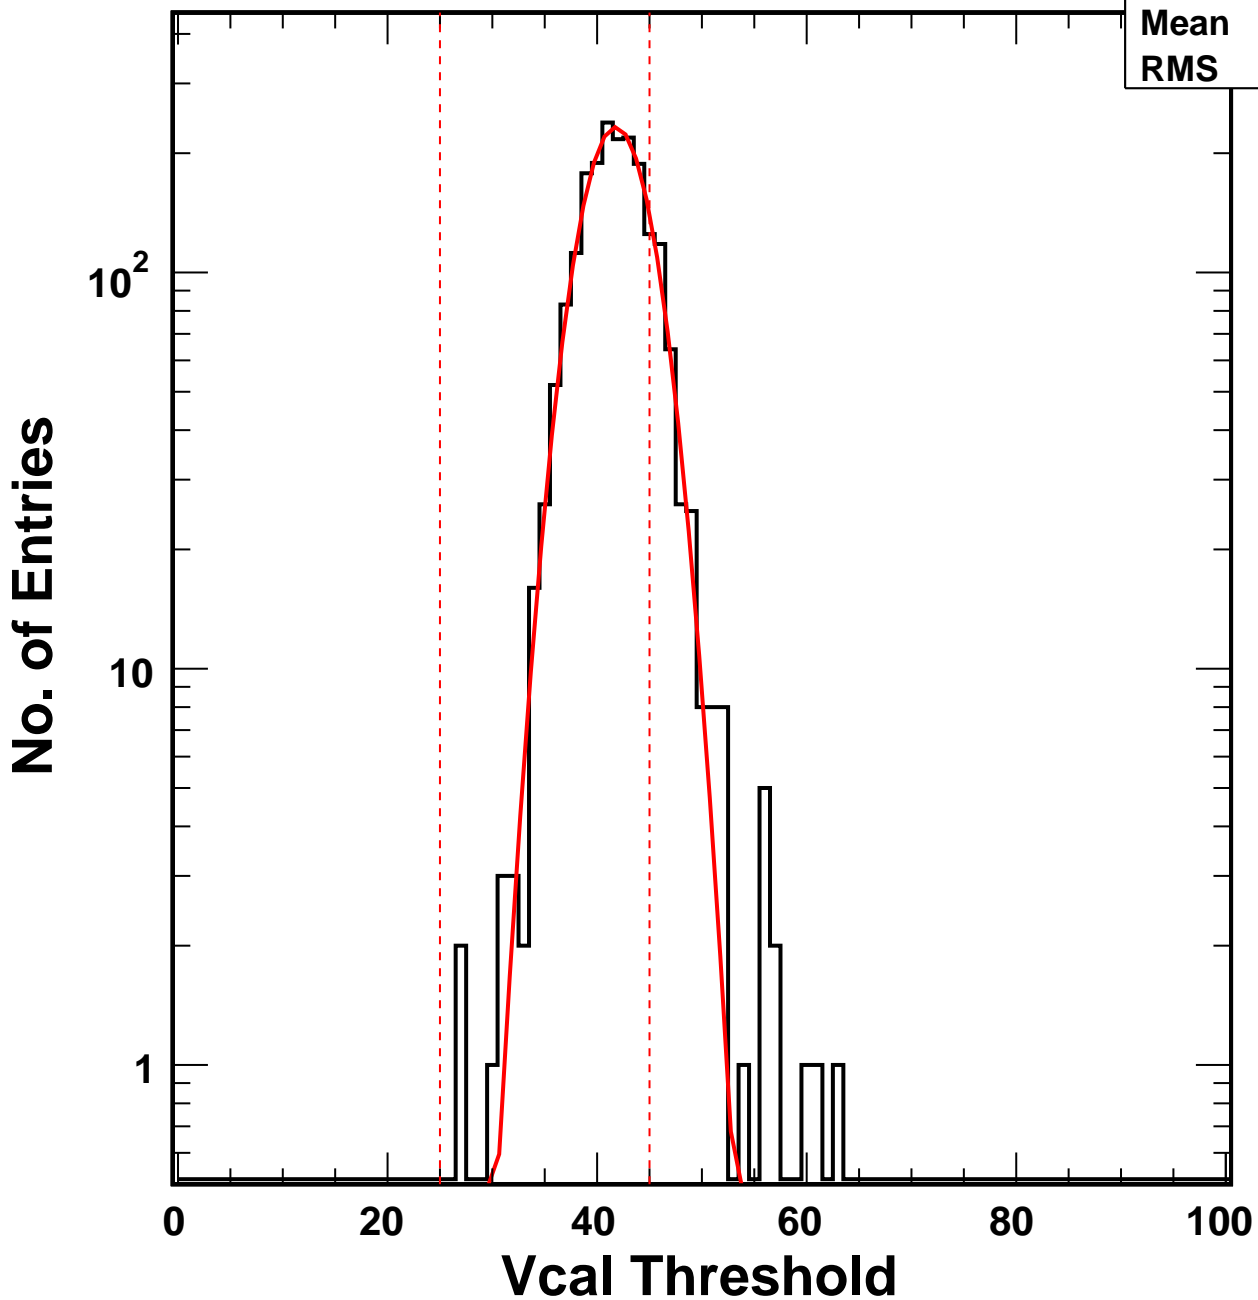

# Vcal Threshold Trimmed

VcalThresholdTrimmed\_3142

Entries 4159

Mean 41.85

RMS 3.563