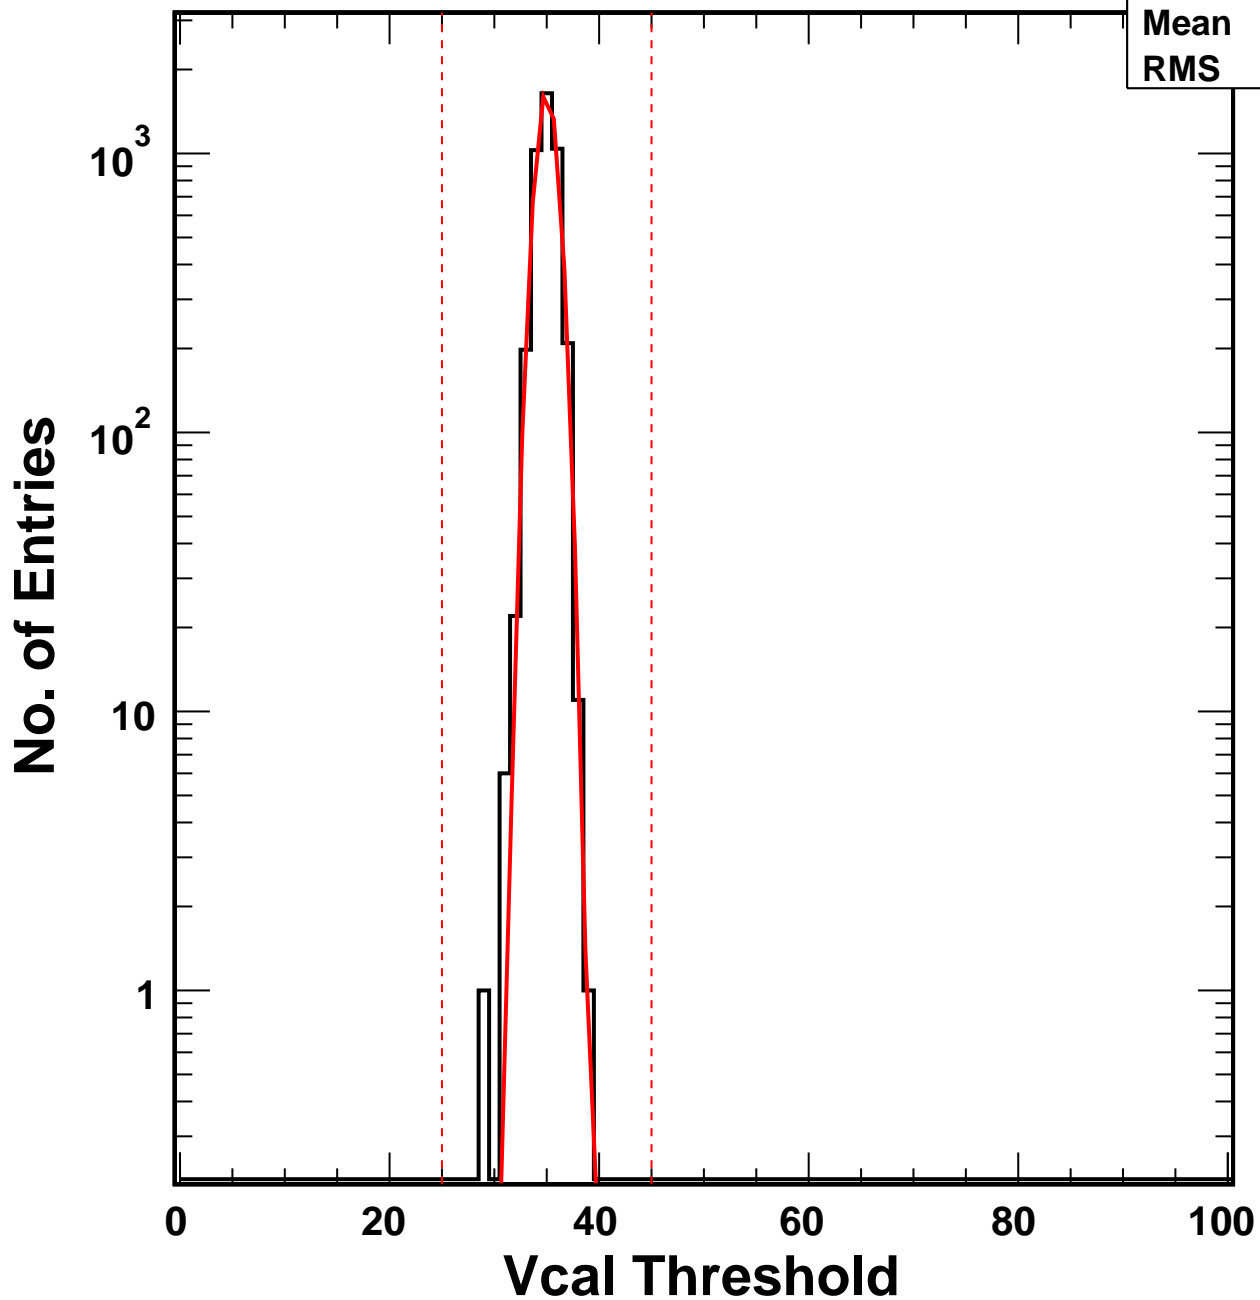

Vcal Threshold Trimmed

VcalThresholdTrimmed_7559

Entries 4160

Mean 34.99

RMS 0.9977