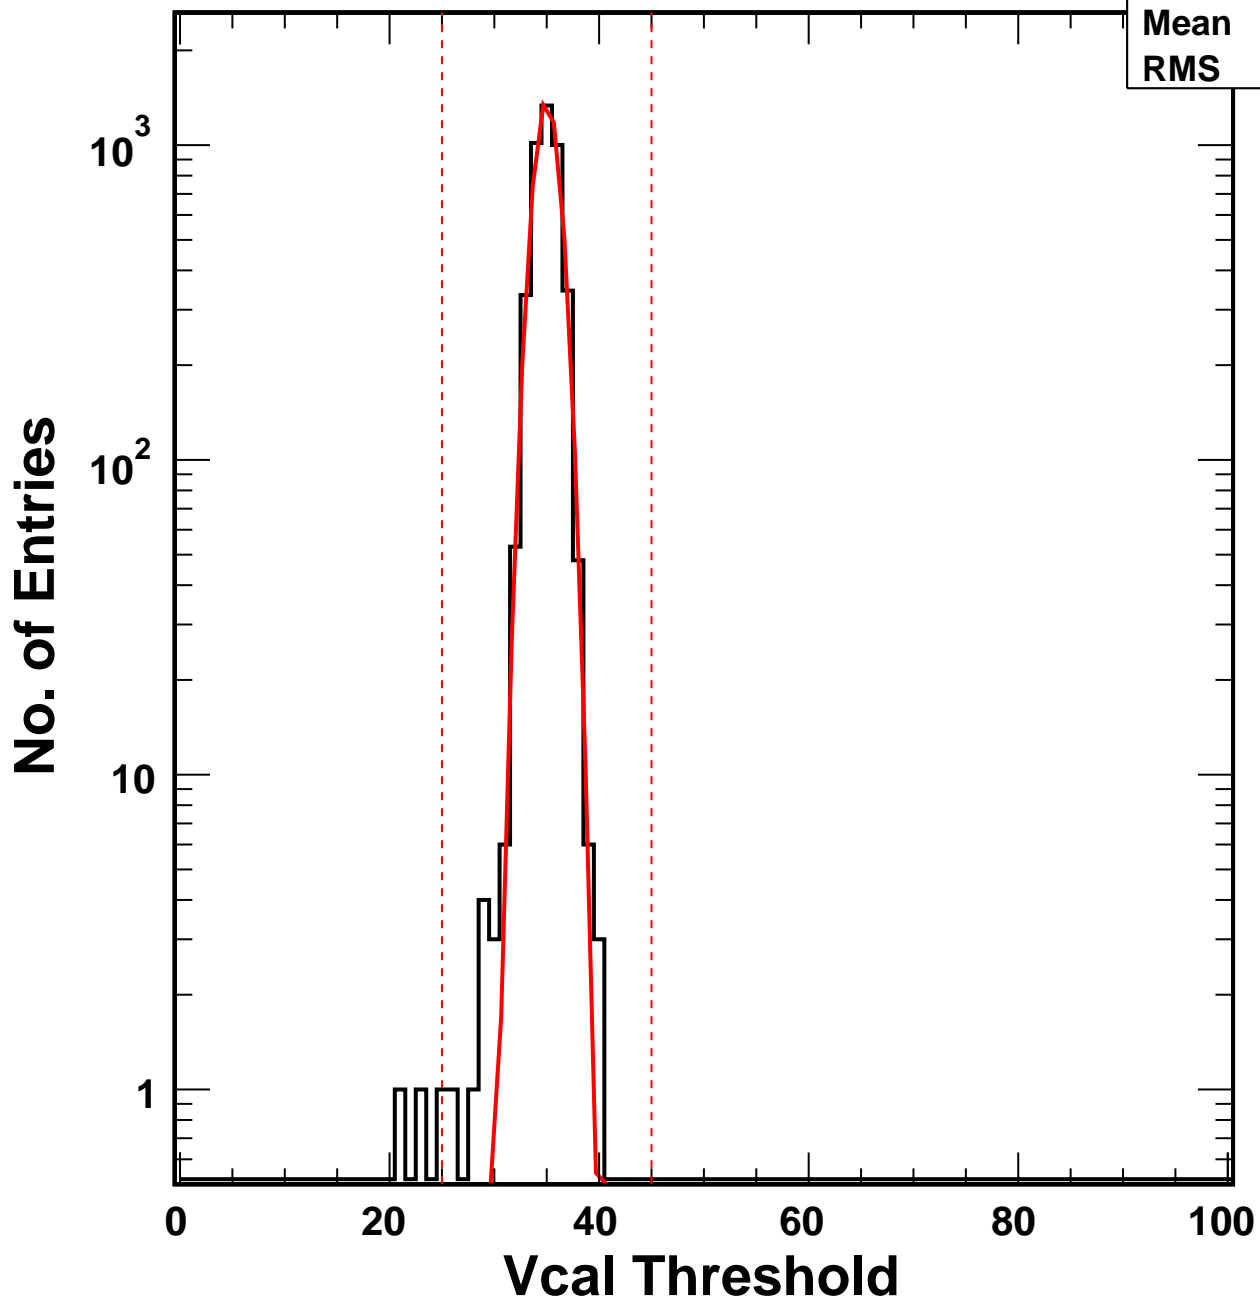

Vcal Threshold Trimmed

VcalThresholdTrimmed_2867

Entries 4160

Mean 34.98

RMS 1.269