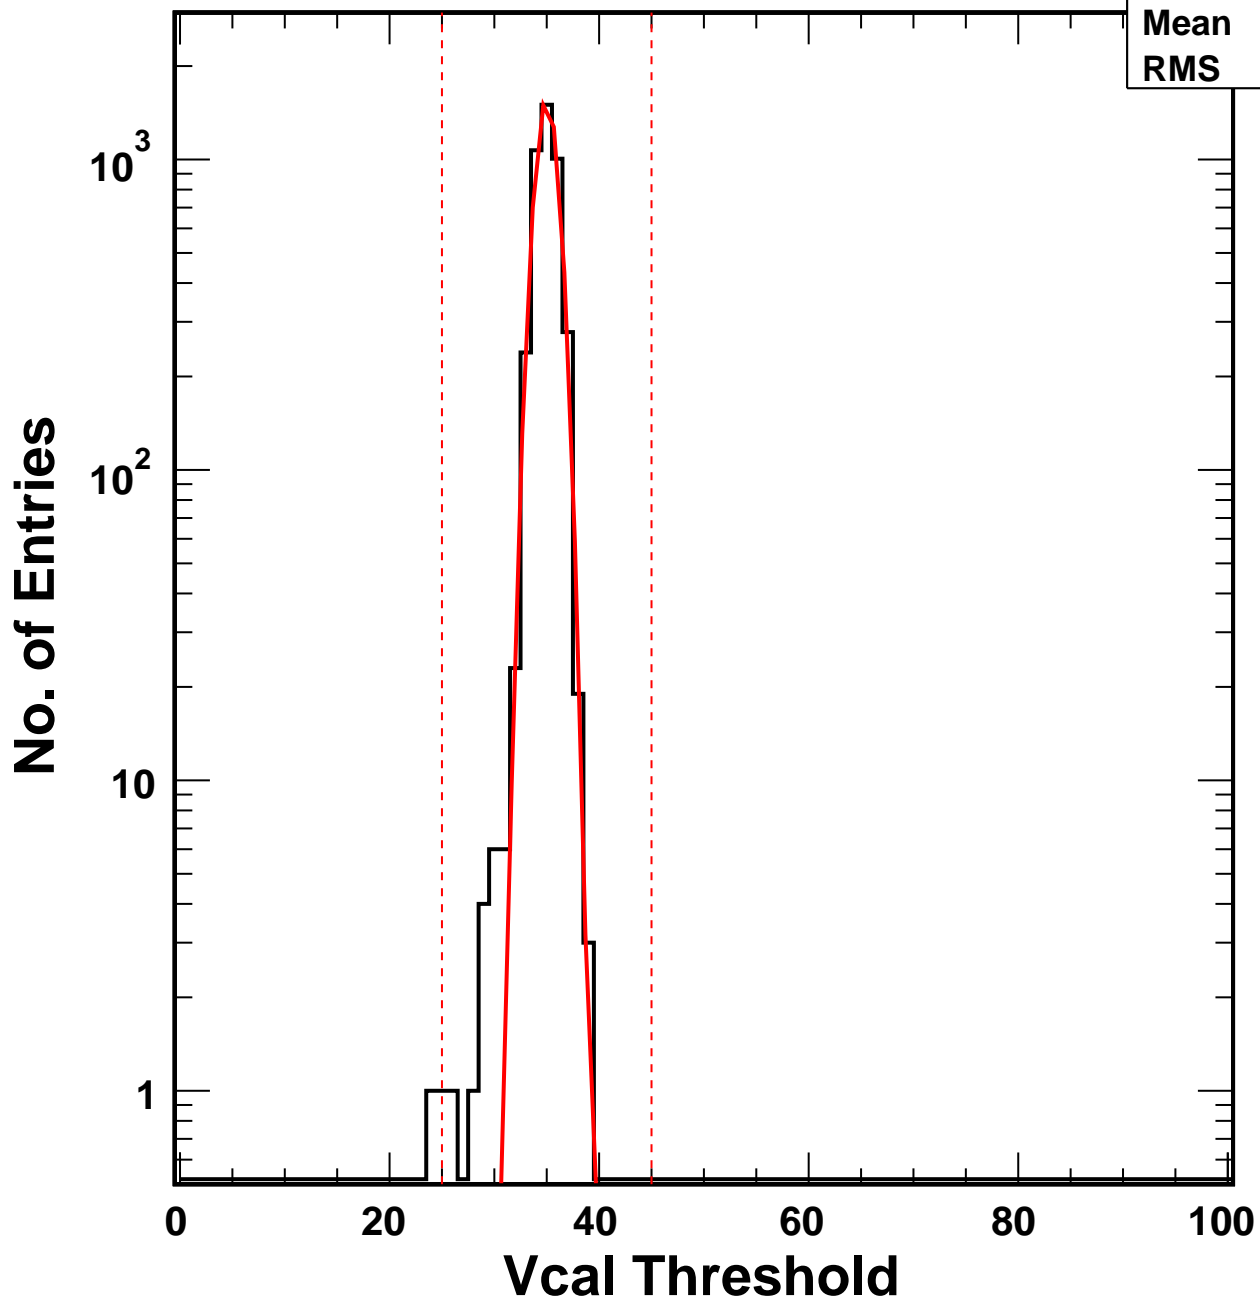

Vcal Threshold Trimmed

VcalThresholdTrimmed_3283

Entries 4160

Mean 34.98

RMS 1.13