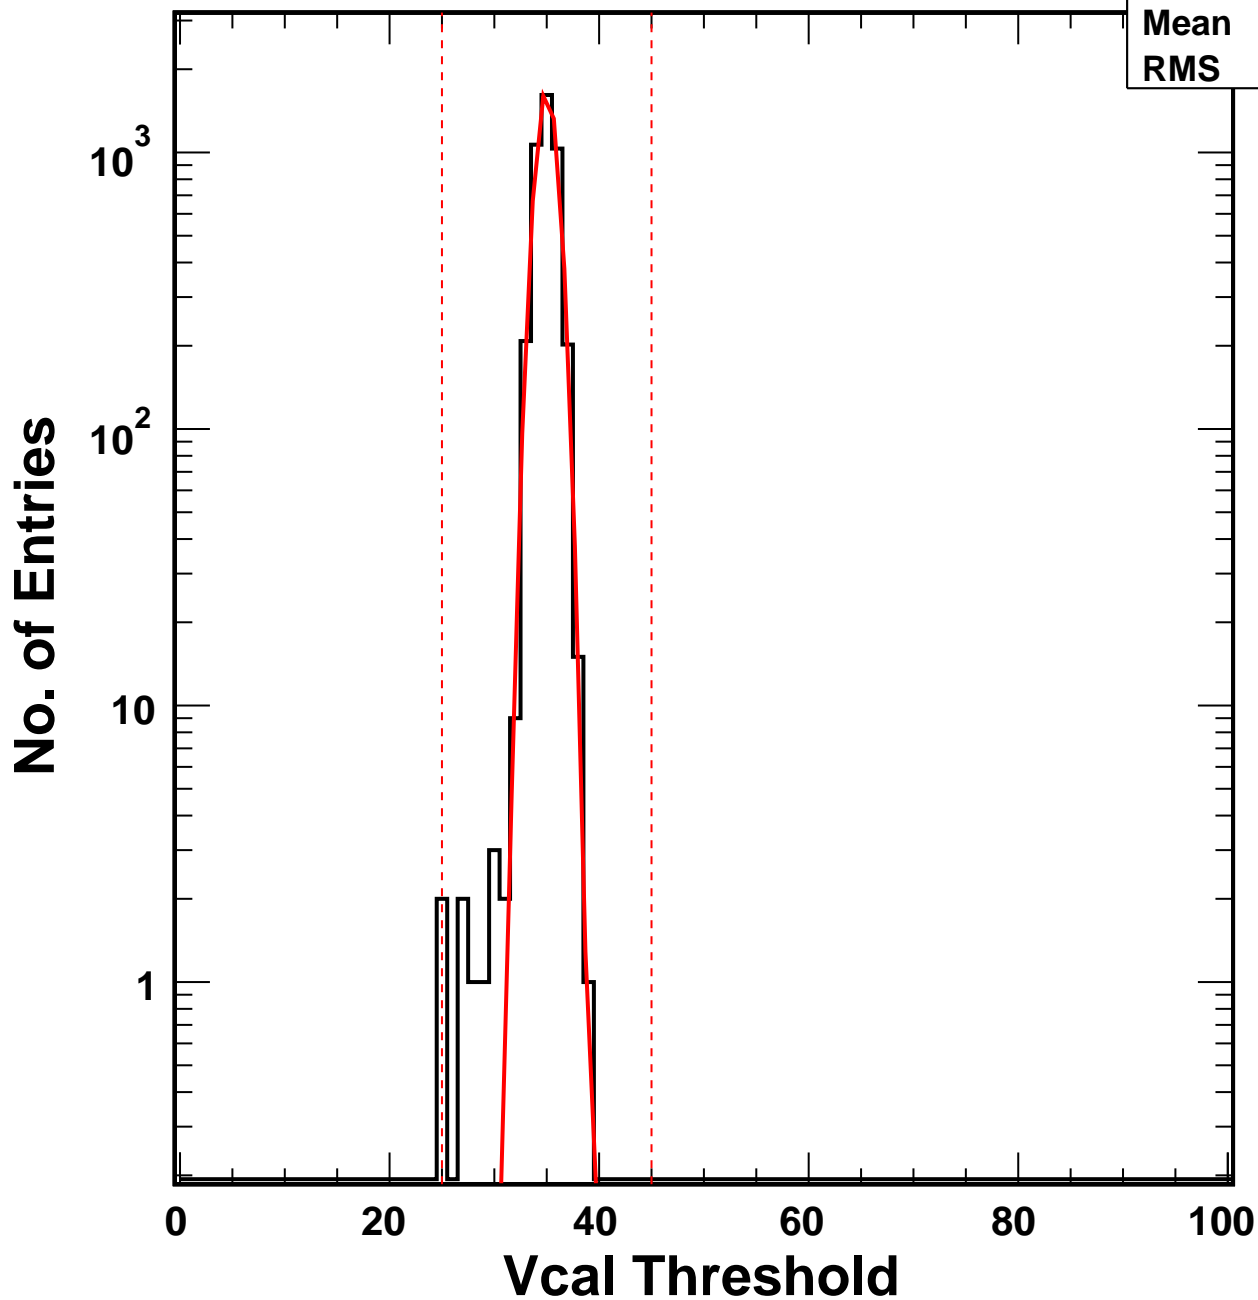

Vcal Threshold Trimmed

VcalThresholdTrimmed_1842

Entries 4160

Mean 34.98

RMS 1.039