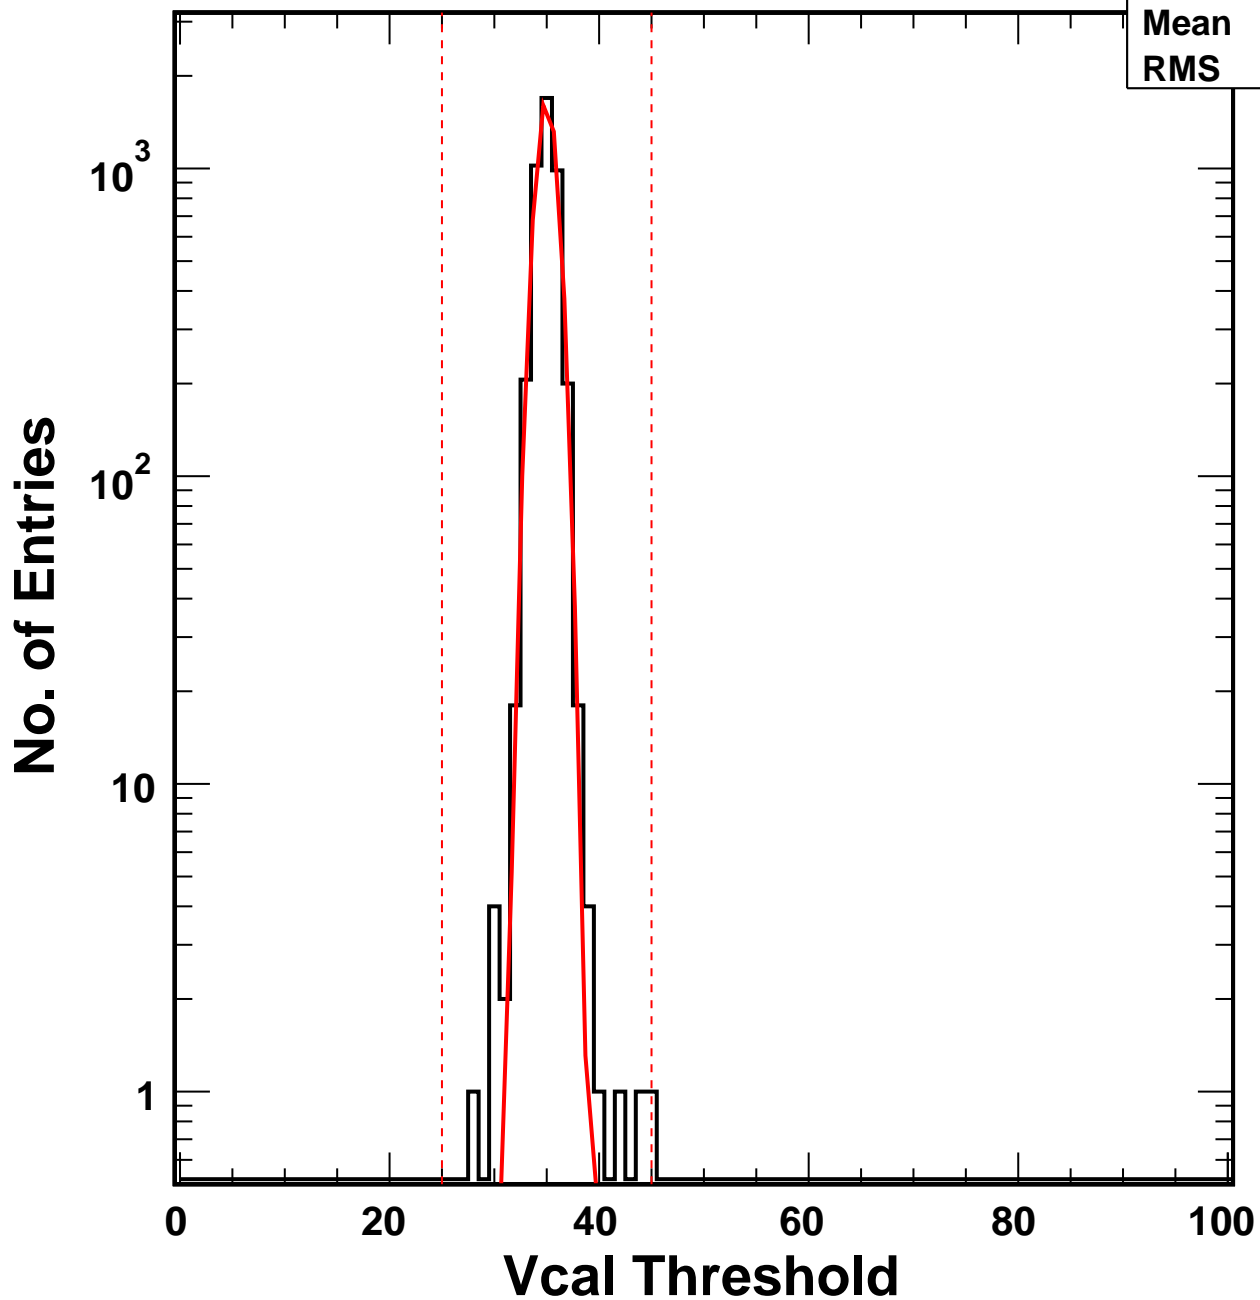

Vcal Threshold Trimmed

VcalThresholdTrimmed_7190

Entries	4160
Mean	34.99
RMS	1.035