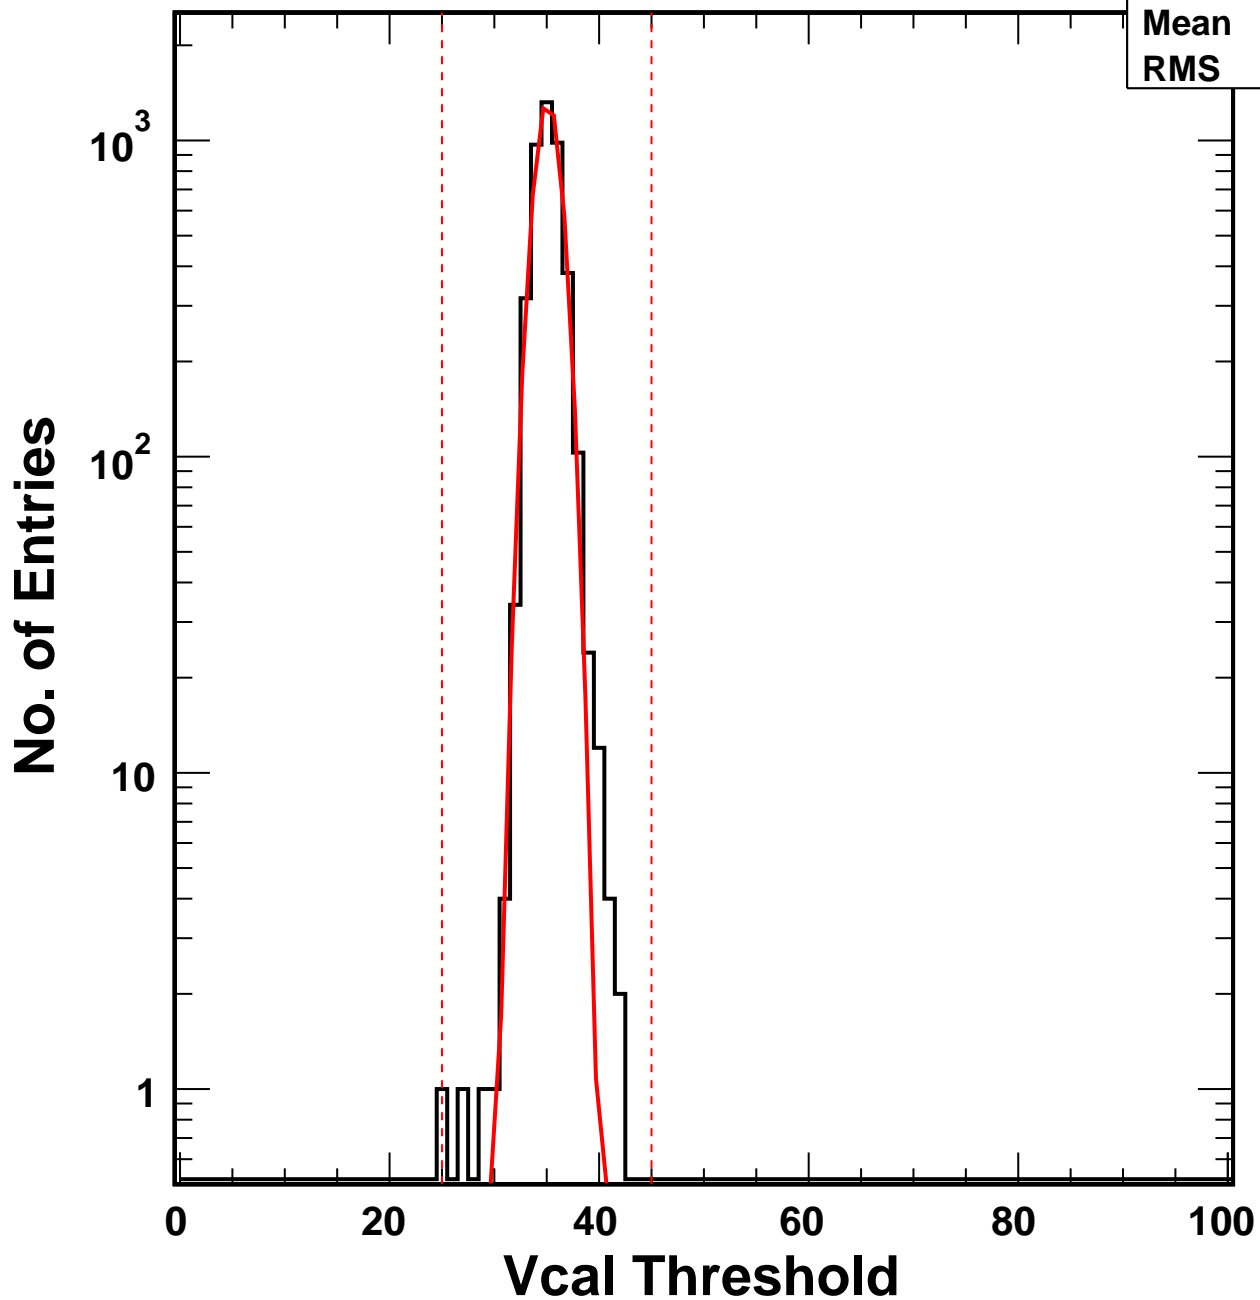

Vcal Threshold Trimmed

VcalThresholdTrimmed_7129

Entries 4160

Mean 35.12

RMS 1.31