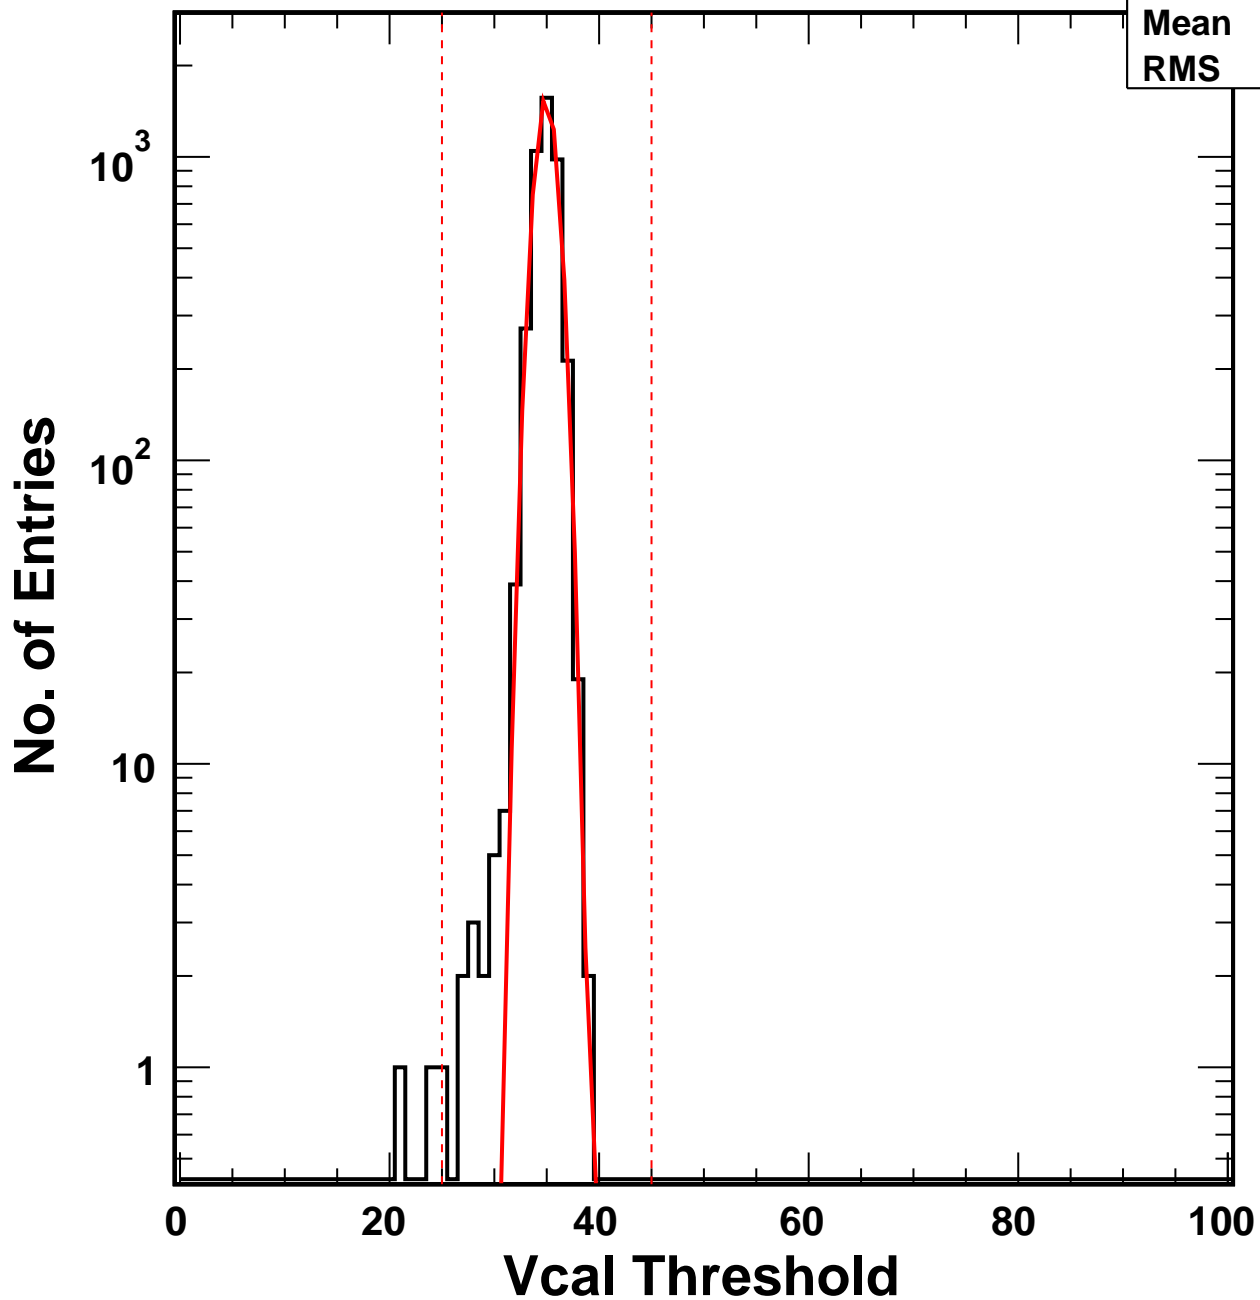

Vcal Threshold Trimmed

VcalThresholdTrimmed_6885

Entries 4160

Mean 34.91

RMS 1.149