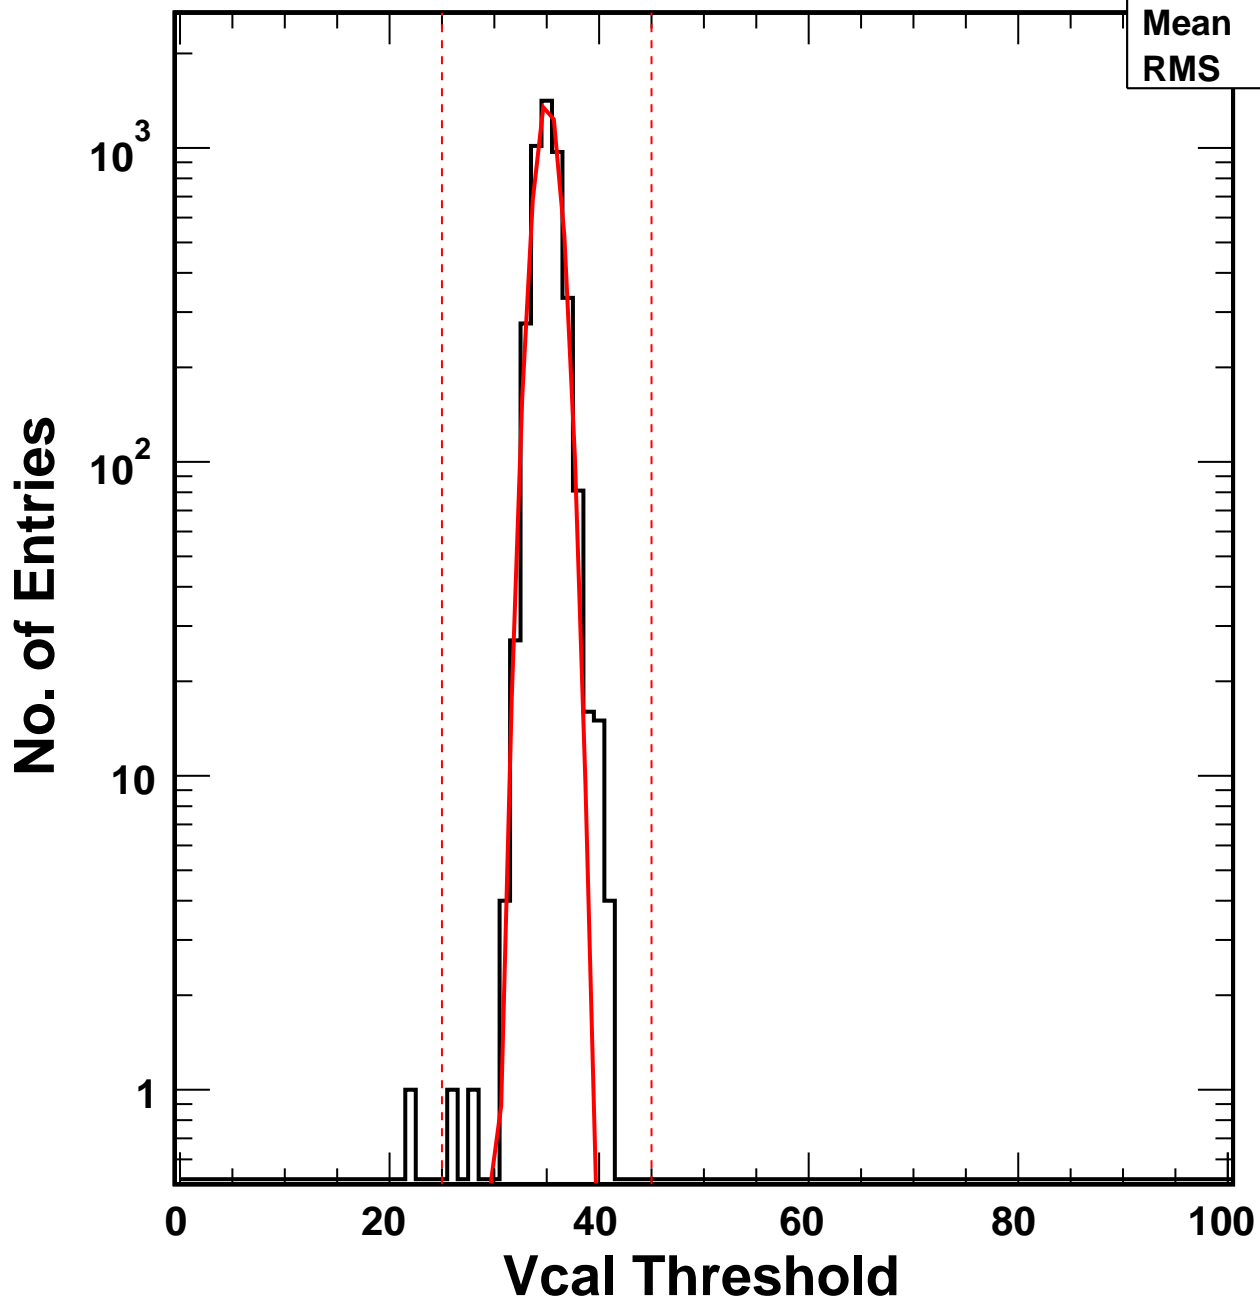

# Vcal Threshold Trimmed

VcalThresholdTrimmed\_7312

Entries	4160
Mean	35.08
RMS	1.25