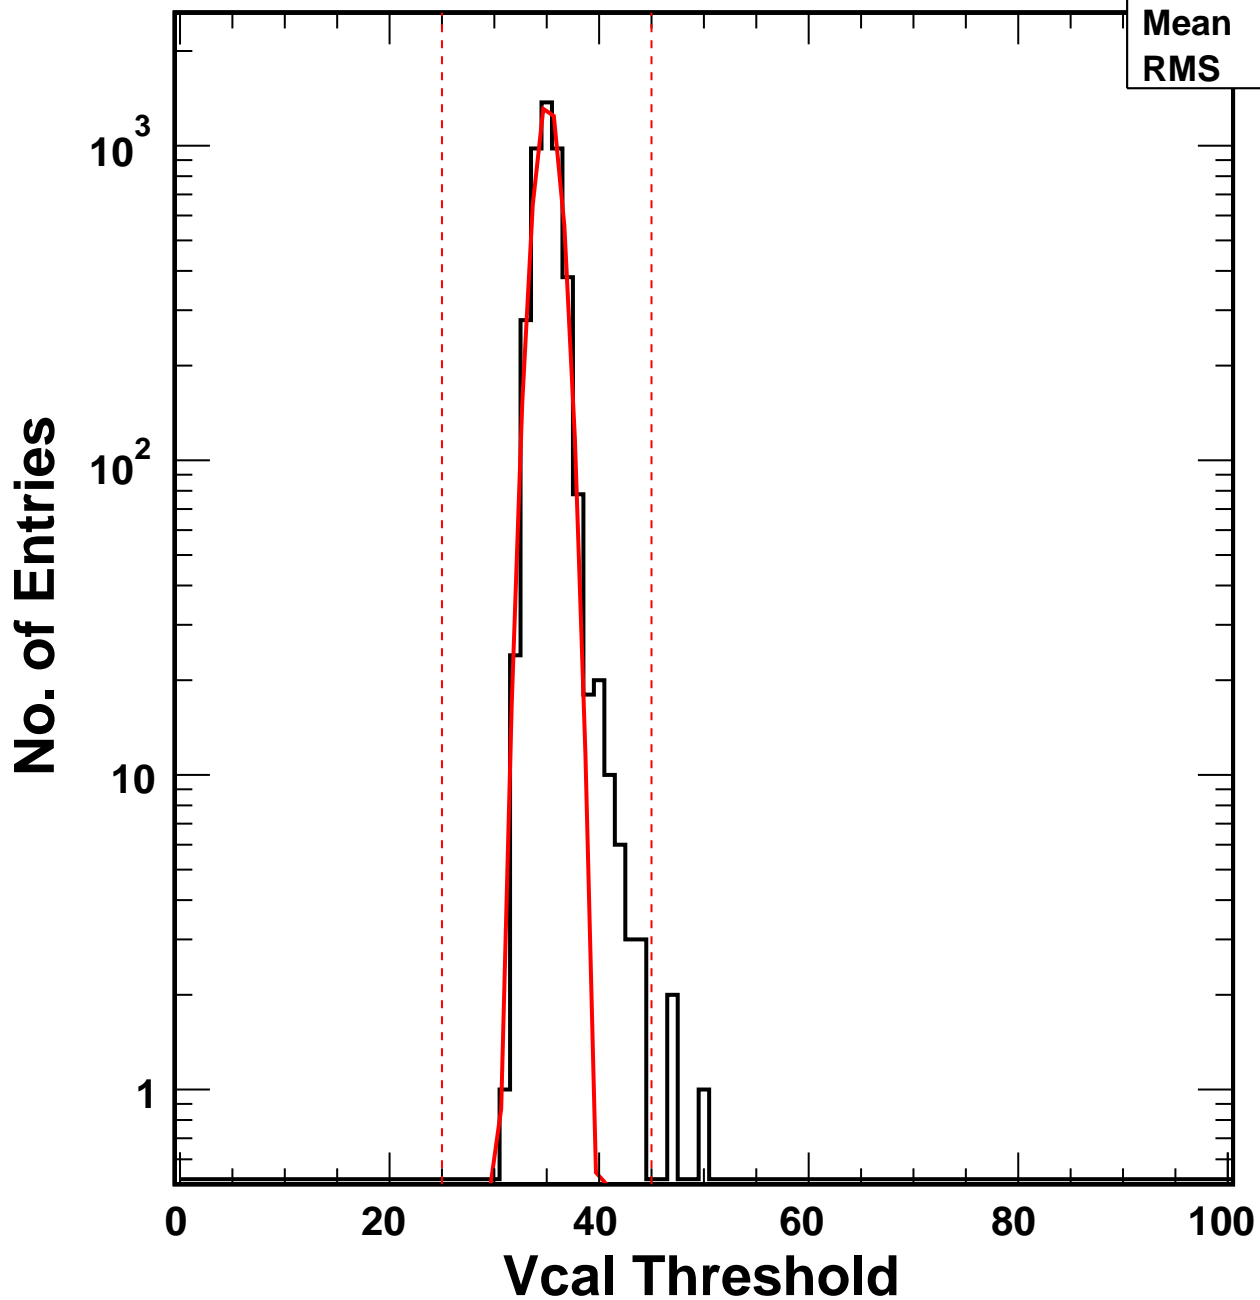

Vcal Threshold Trimmed

VcalThresholdTrimmed_6641

Entries	4160
Mean	35.17
RMS	1.369