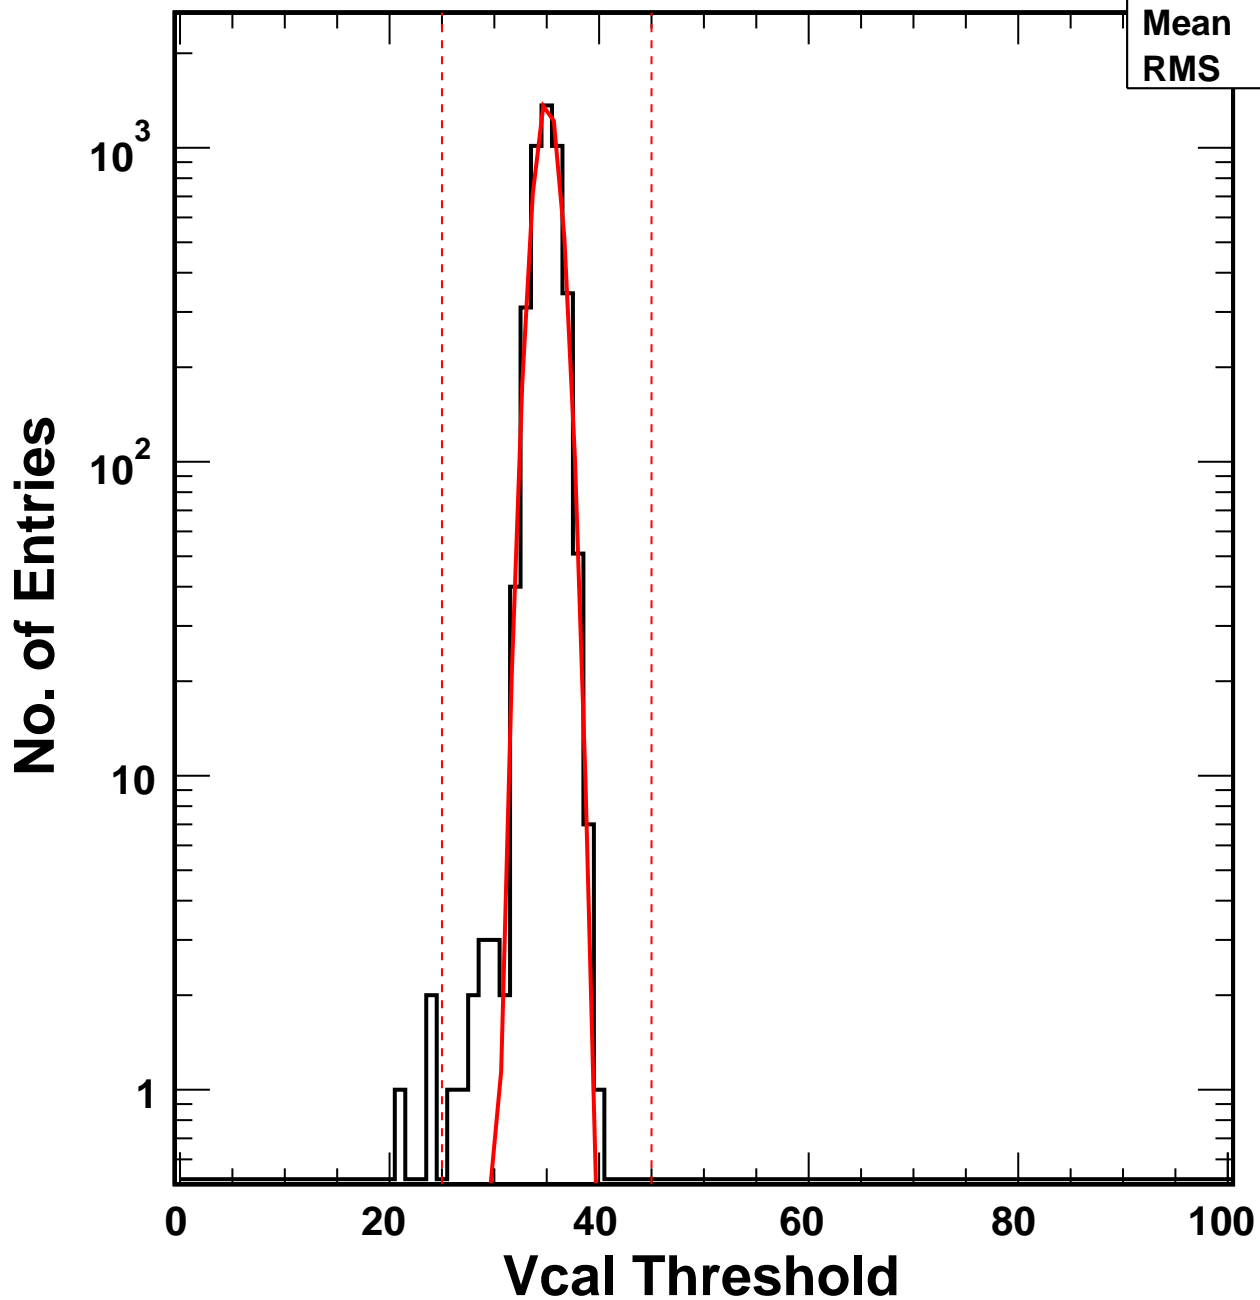

# Vcal Threshold Trimmed

VcalThresholdTrimmed\_6533

Entries 4160

Mean 35.01

RMS 1.25