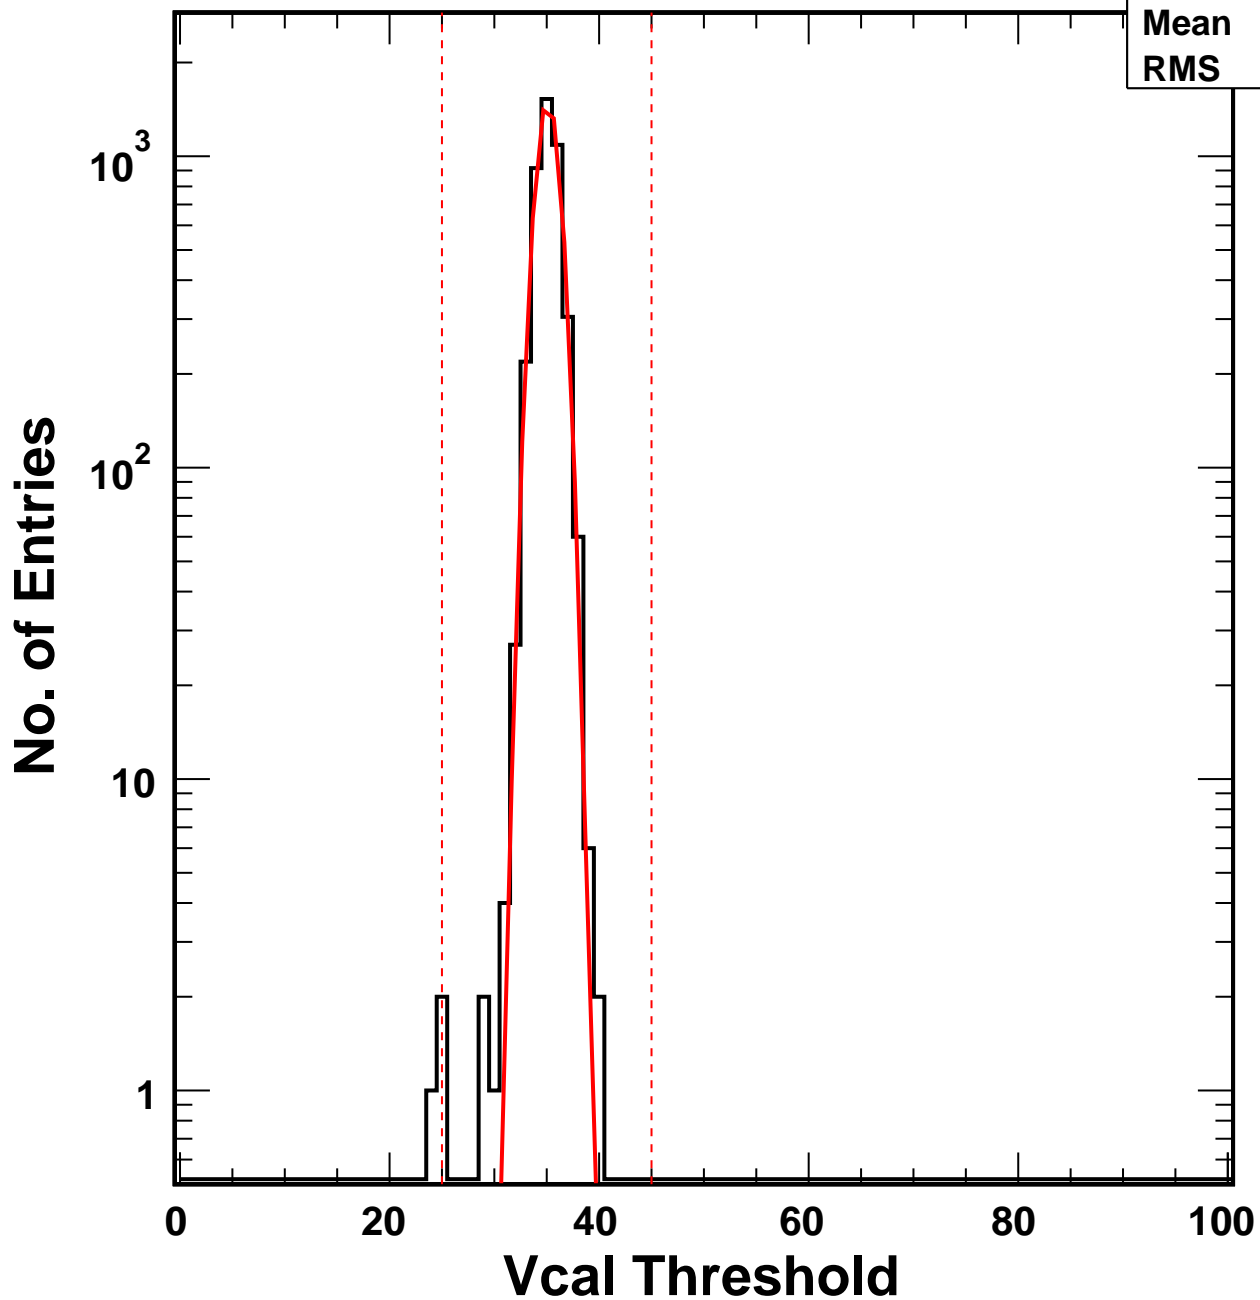

# Vcal Threshold Trimmed

VcalThresholdTrimmed_1036	
Entries	4160
Mean	35.1
RMS	1.147