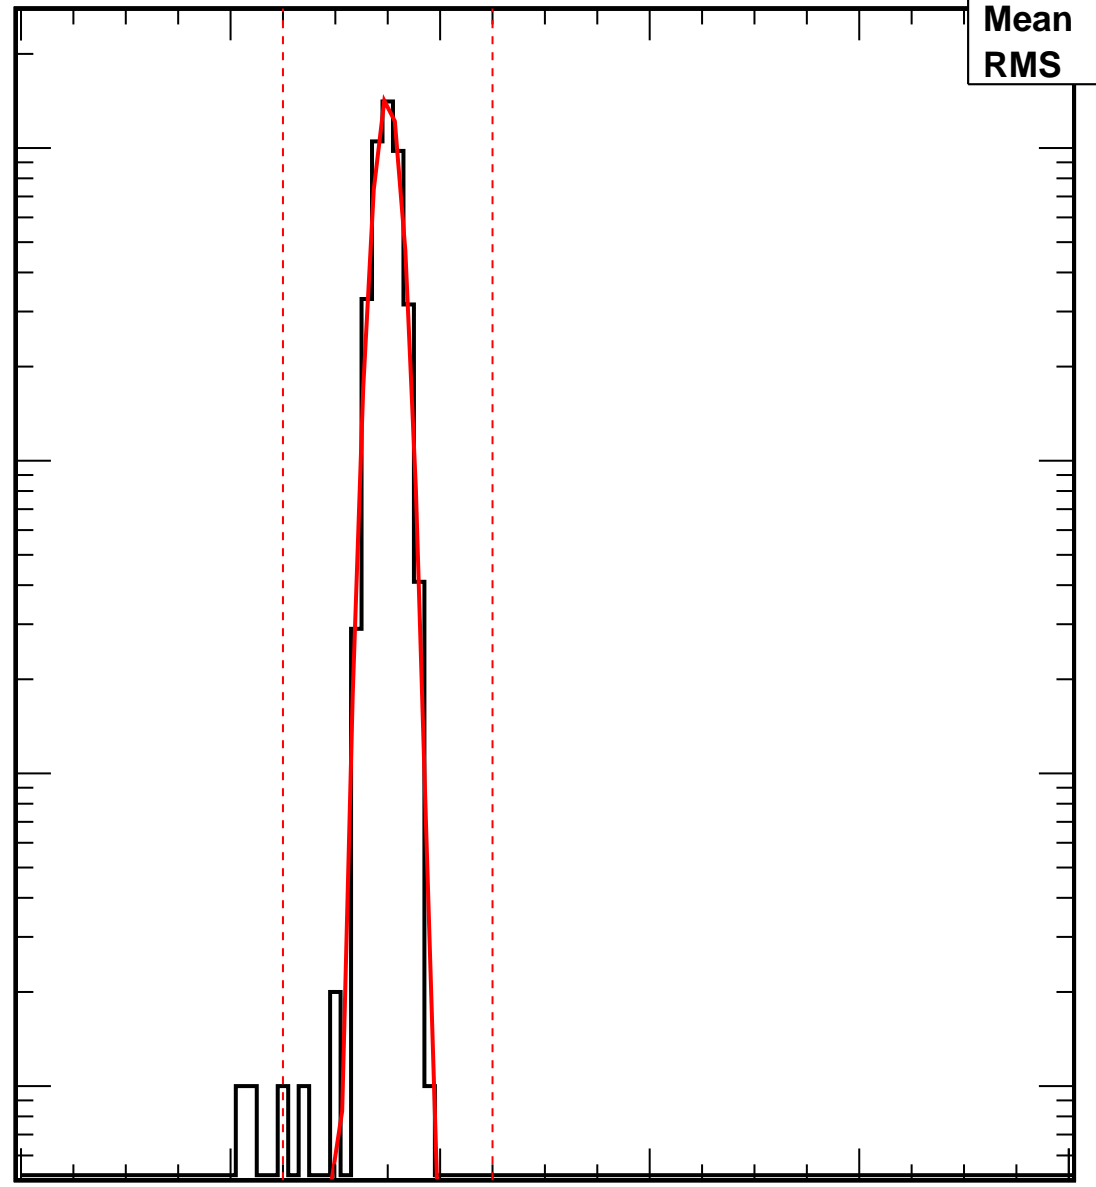

Vcal Threshold Trimmed

VcalThresholdTrimmed_3508

Entries	4160
Mean	34.97
RMS	1.184

No. of Entries

10³
10²
10
1

0 20 40 60 80 100

Vcal Threshold