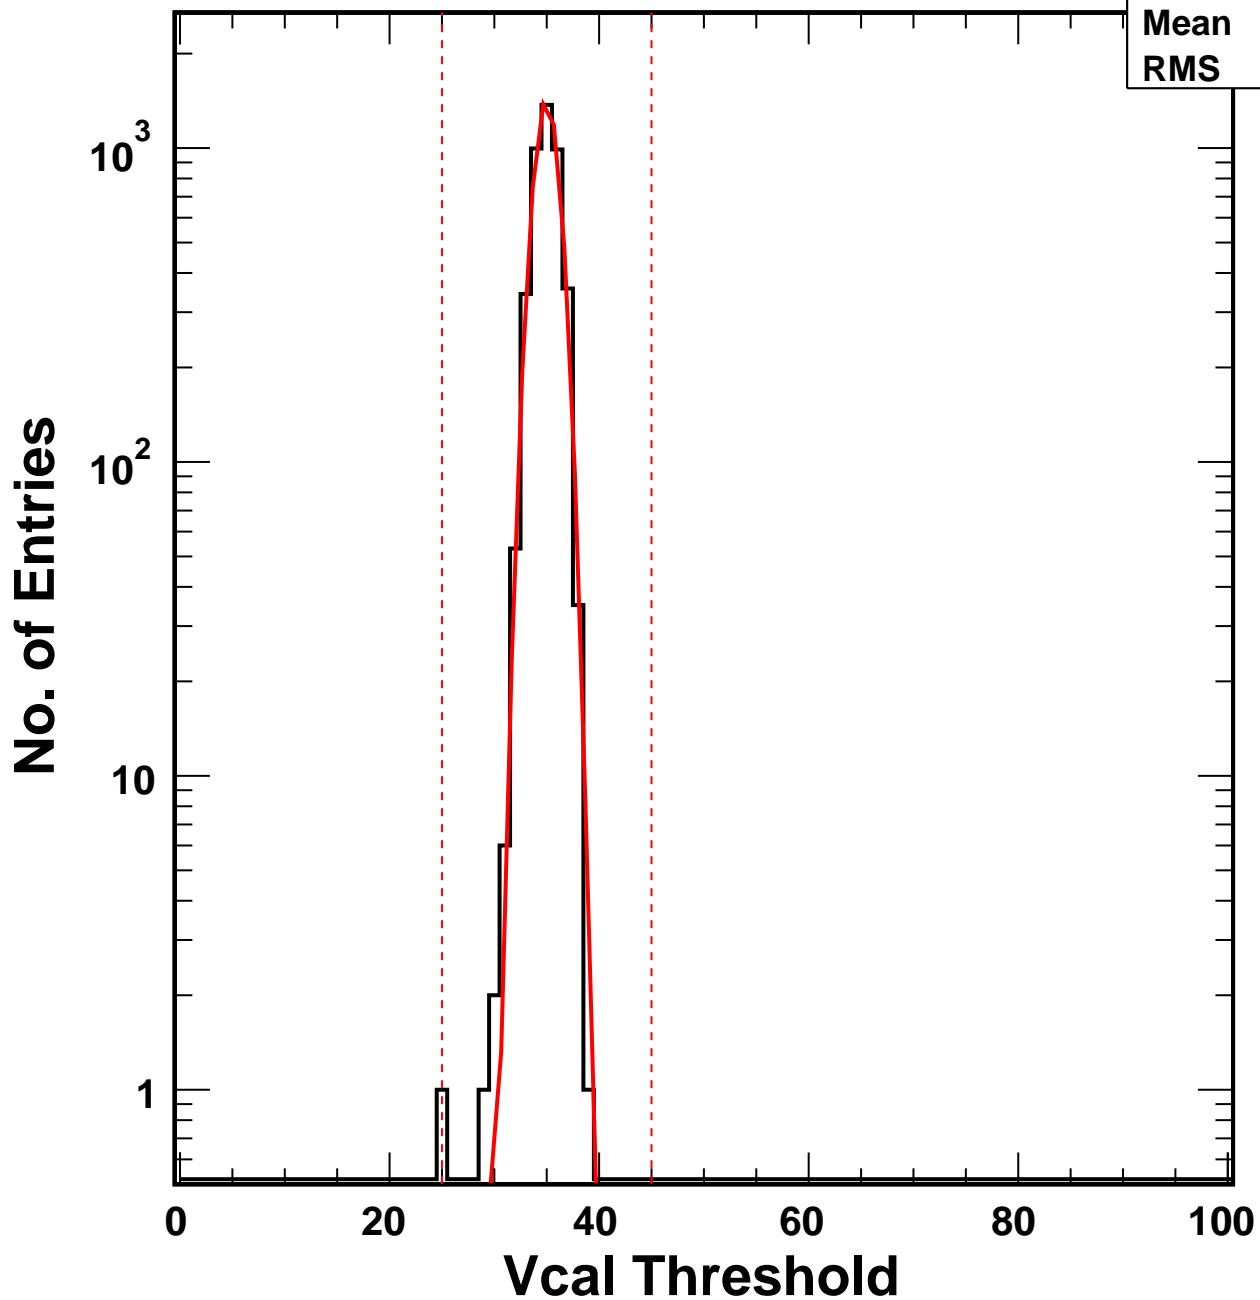

Vcal Threshold Trimmed

VcalThresholdTrimmed_3996

Entries 4160

Mean 34.98

RMS 1.189