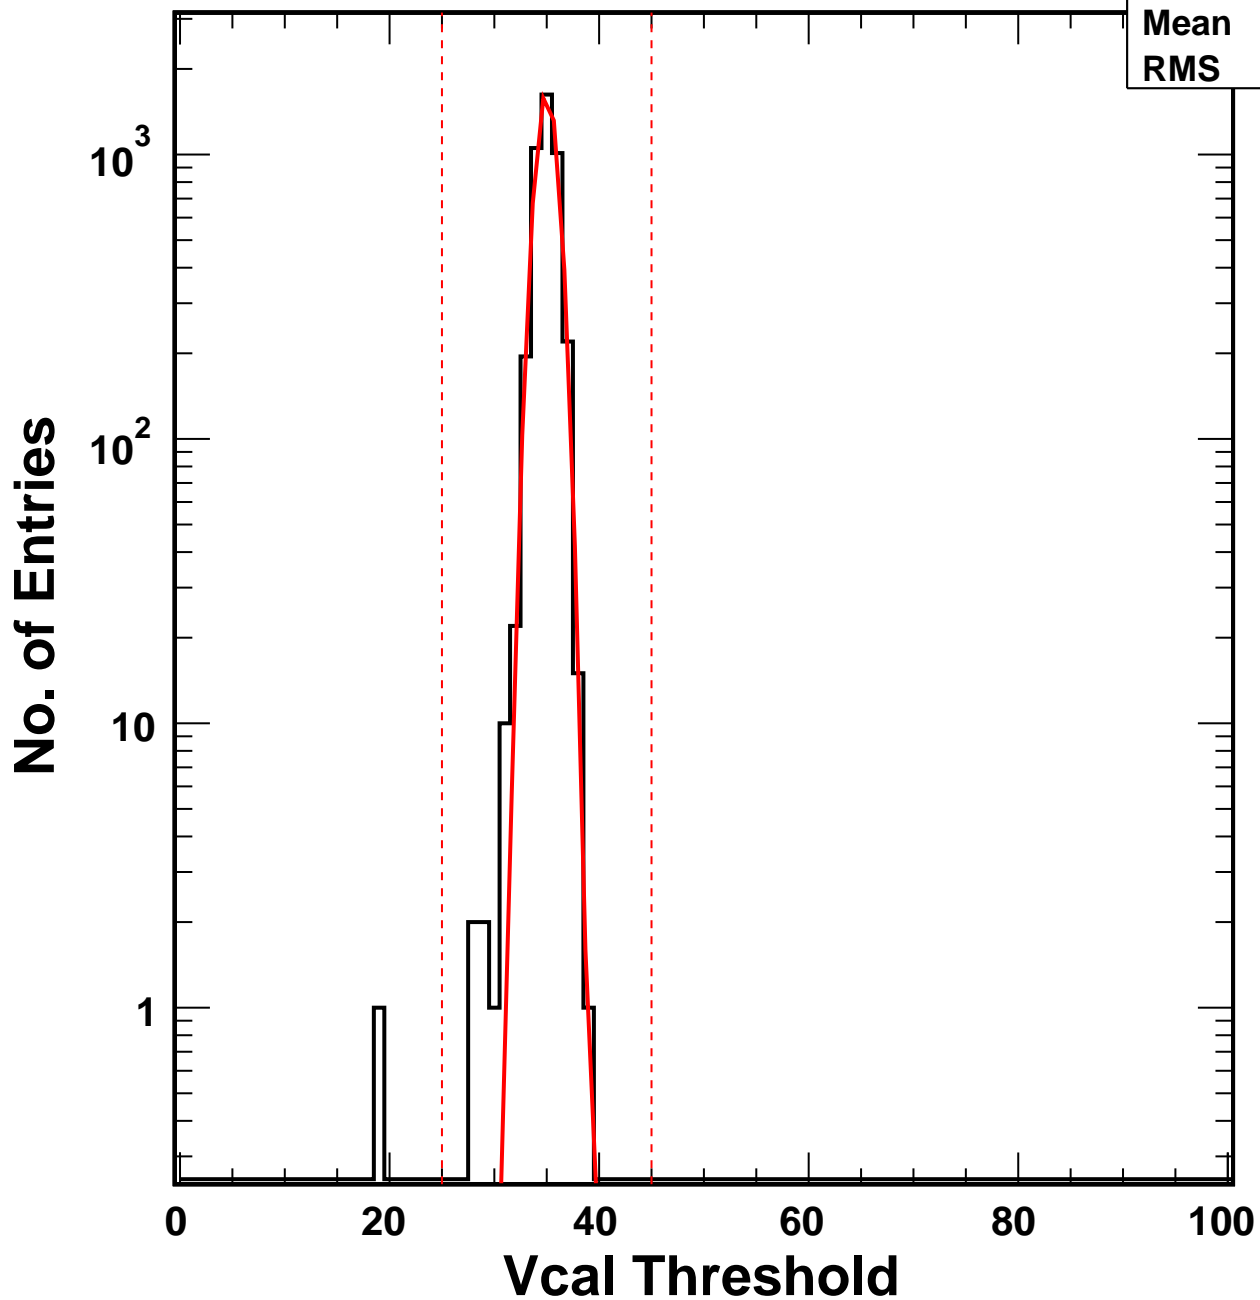

Vcal Threshold Trimmed

VcalThresholdTrimmed_3752

Entries	4160
Mean	34.98
RMS	1.061