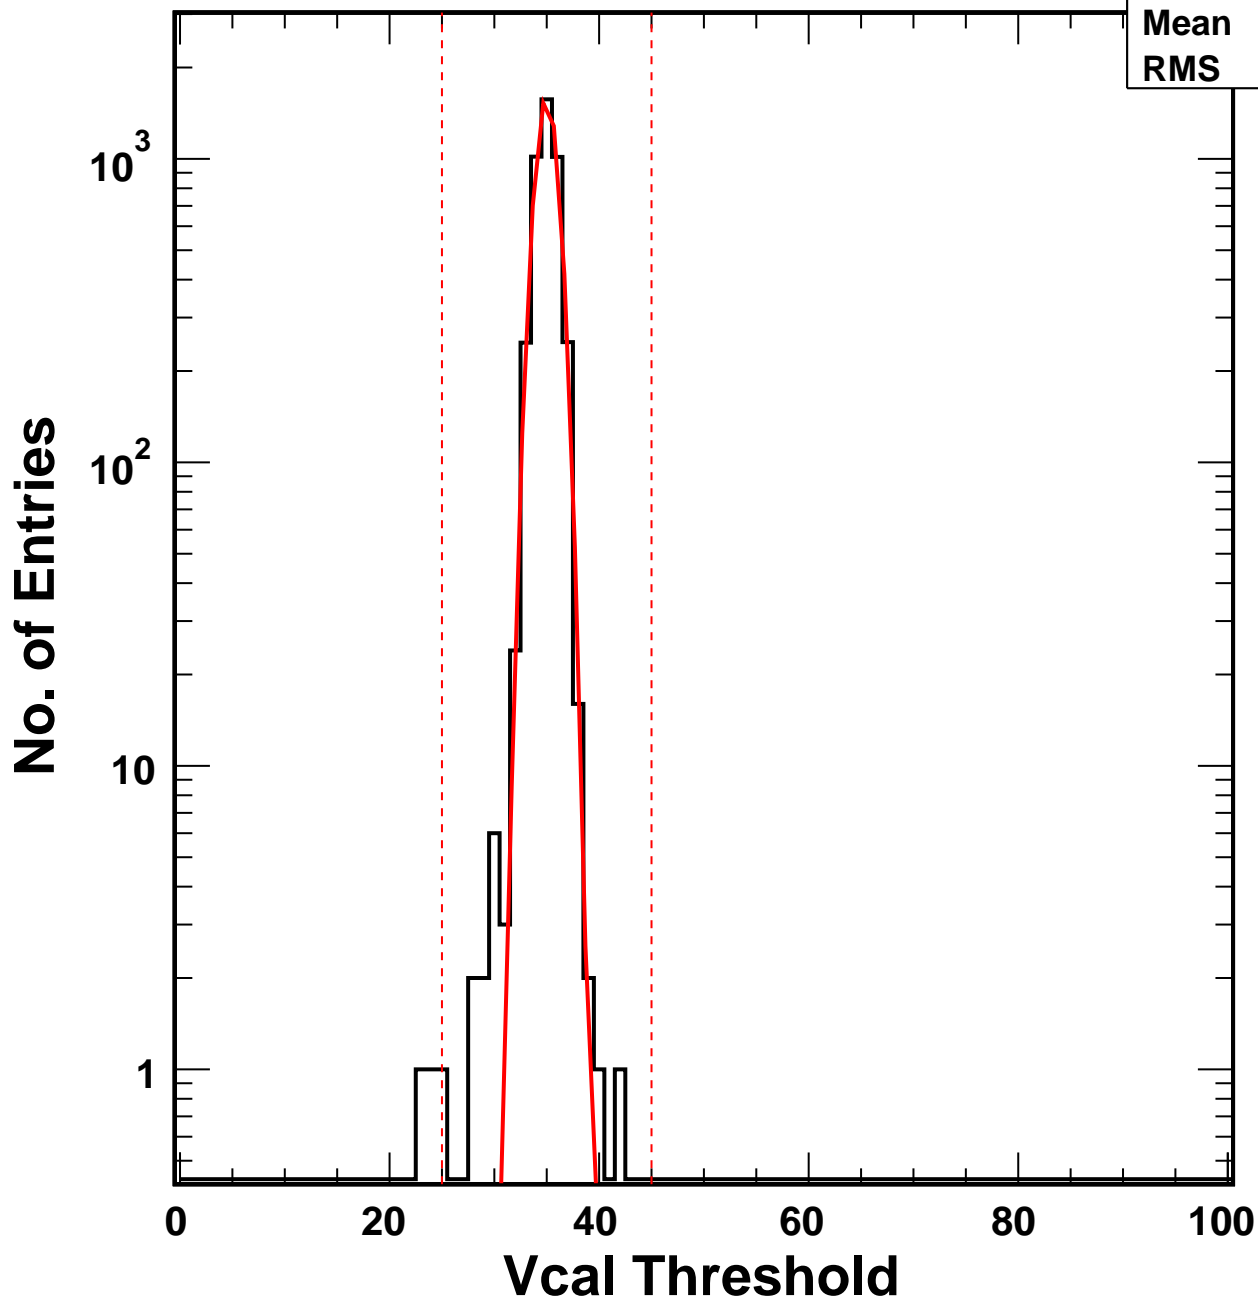

Vcal Threshold Trimmed

VcalThresholdTrimmed_2180

Entries 4160

Mean 34.97

RMS 1.12