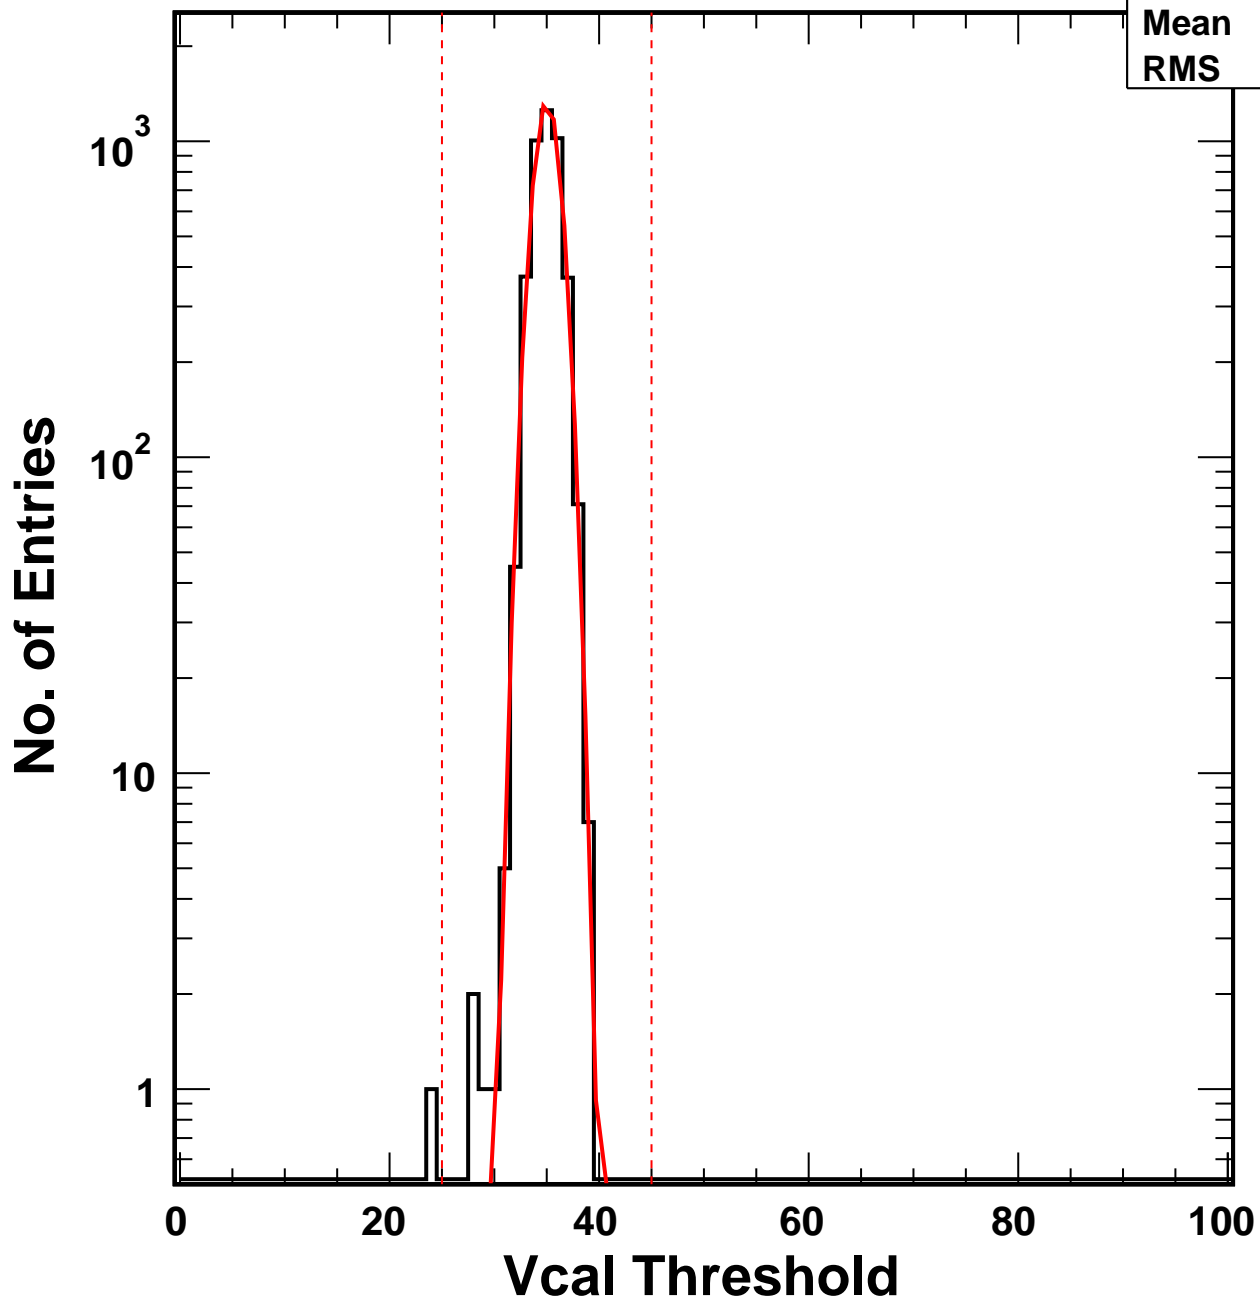

Vcal Threshold Trimmed

VcalThresholdTrimmed_3203

Entries 4160

Mean 35.01

RMS 1.252