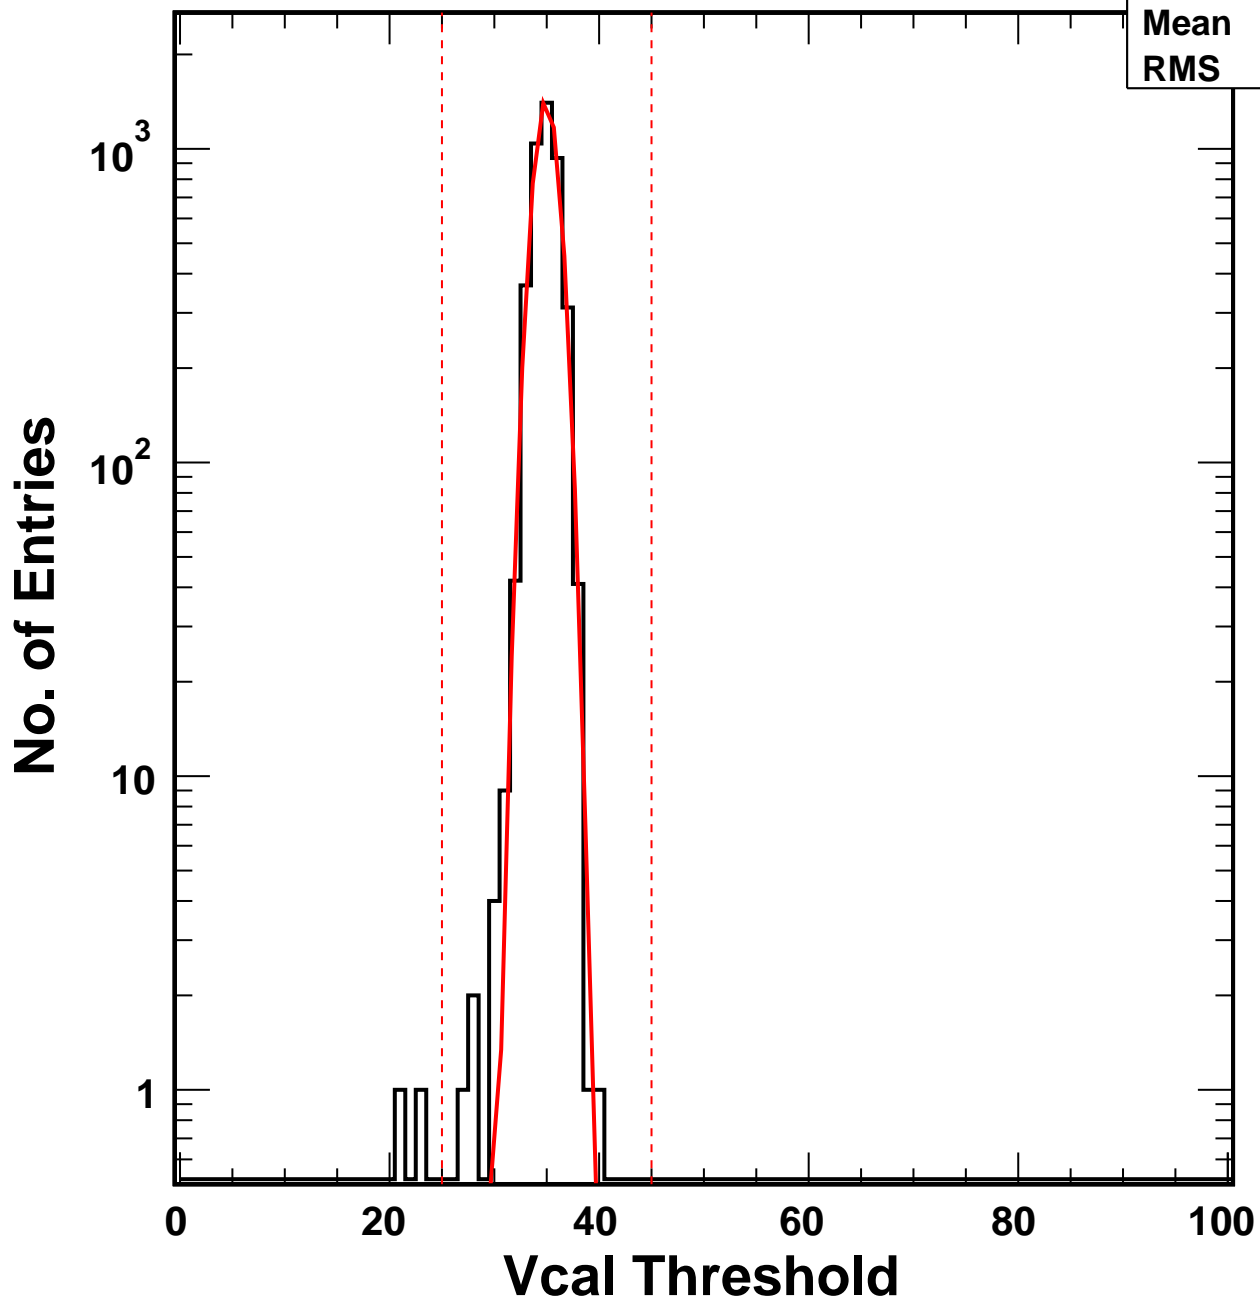

# Vcal Threshold Trimmed

VcalThresholdTrimmed\_3874

Entries 4160

Mean 34.92

RMS 1.221