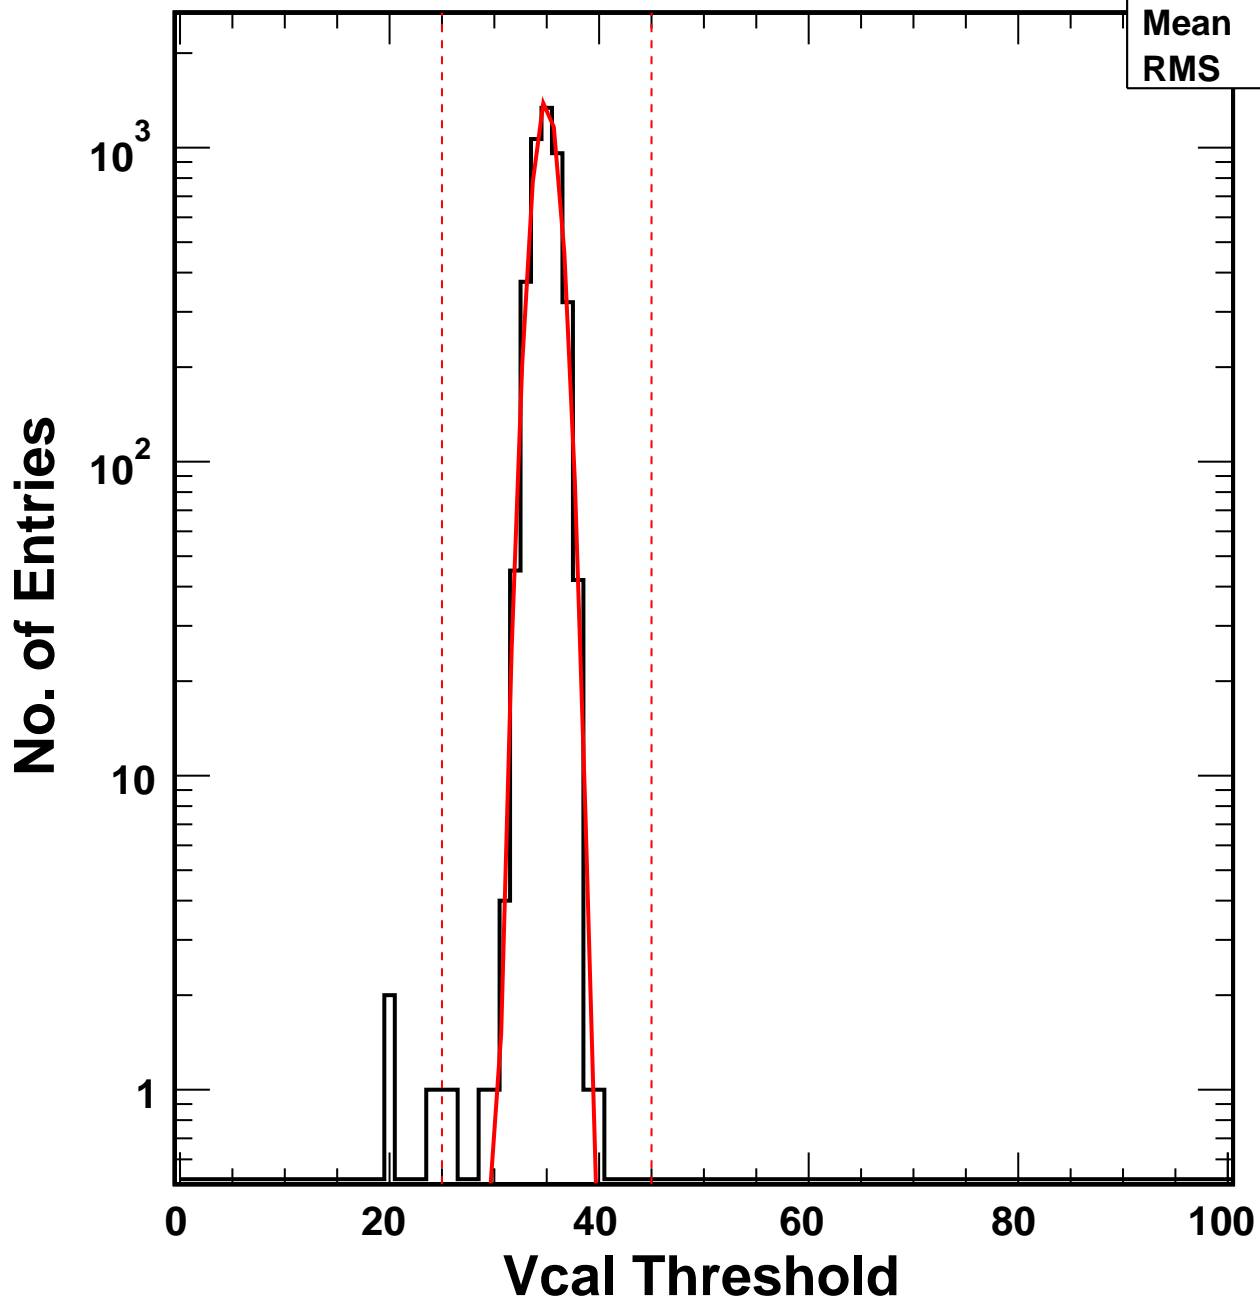

Vcal Threshold Trimmed

VcalThresholdTrimmed_2607

Entries 4160

Mean 34.93

RMS 1.249