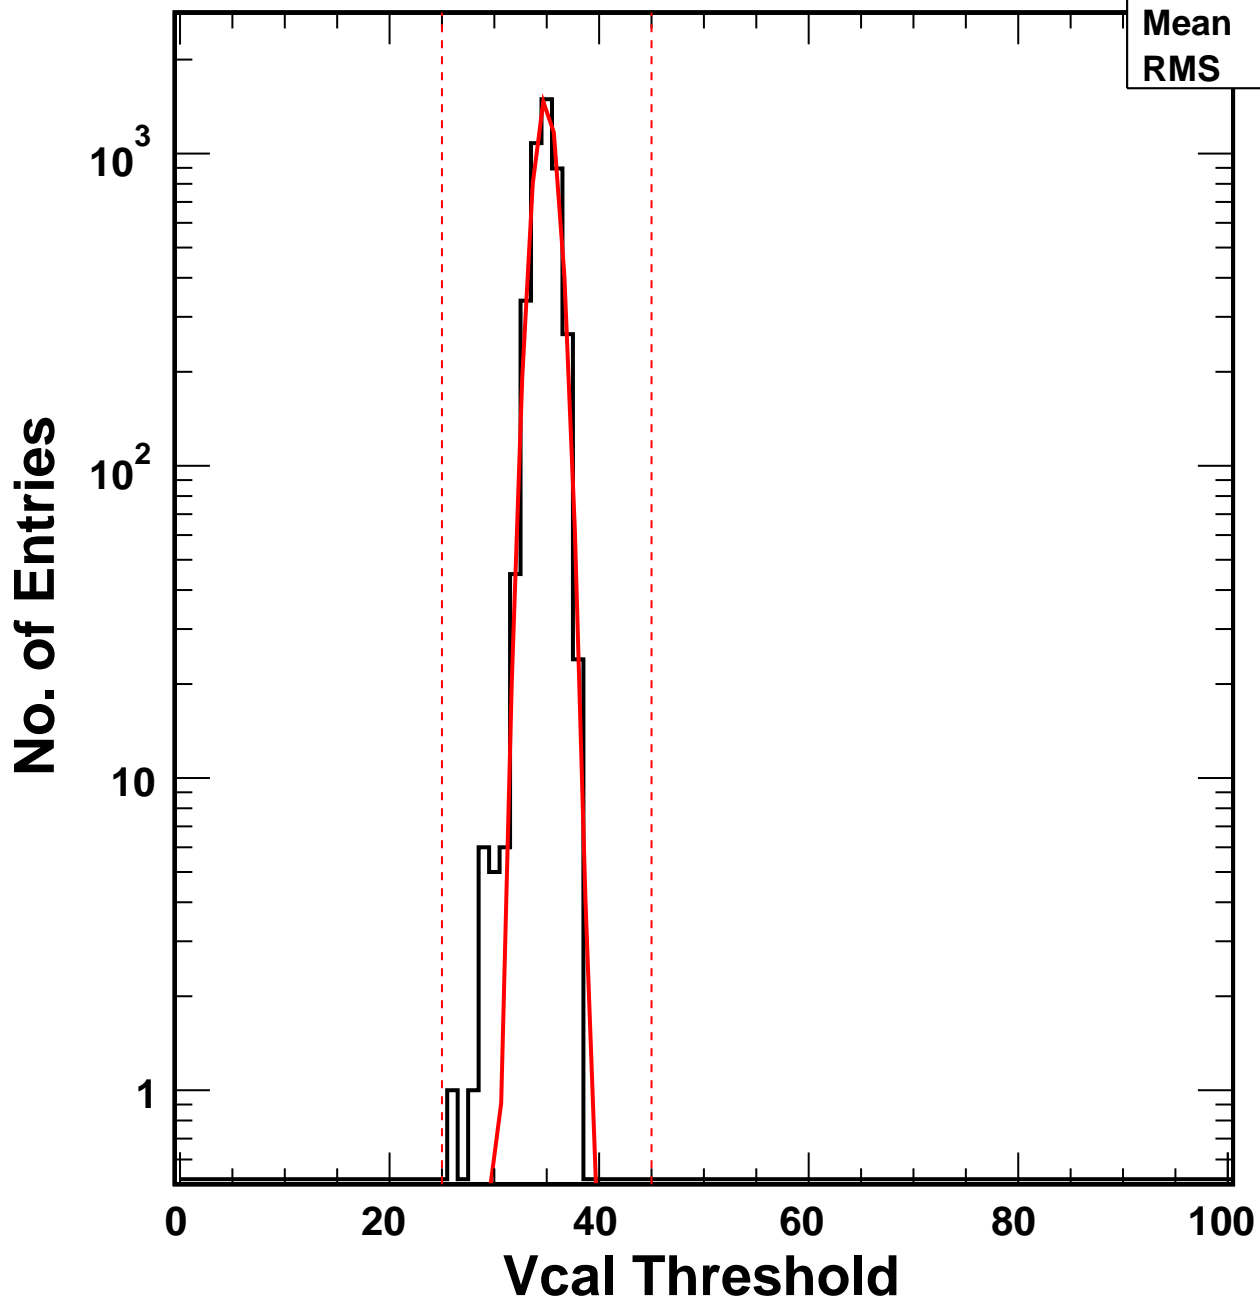

Vcal Threshold Trimmed

VcalThresholdTrimmed_2485

Entries 4159

Mean 34.88

RMS 1.151