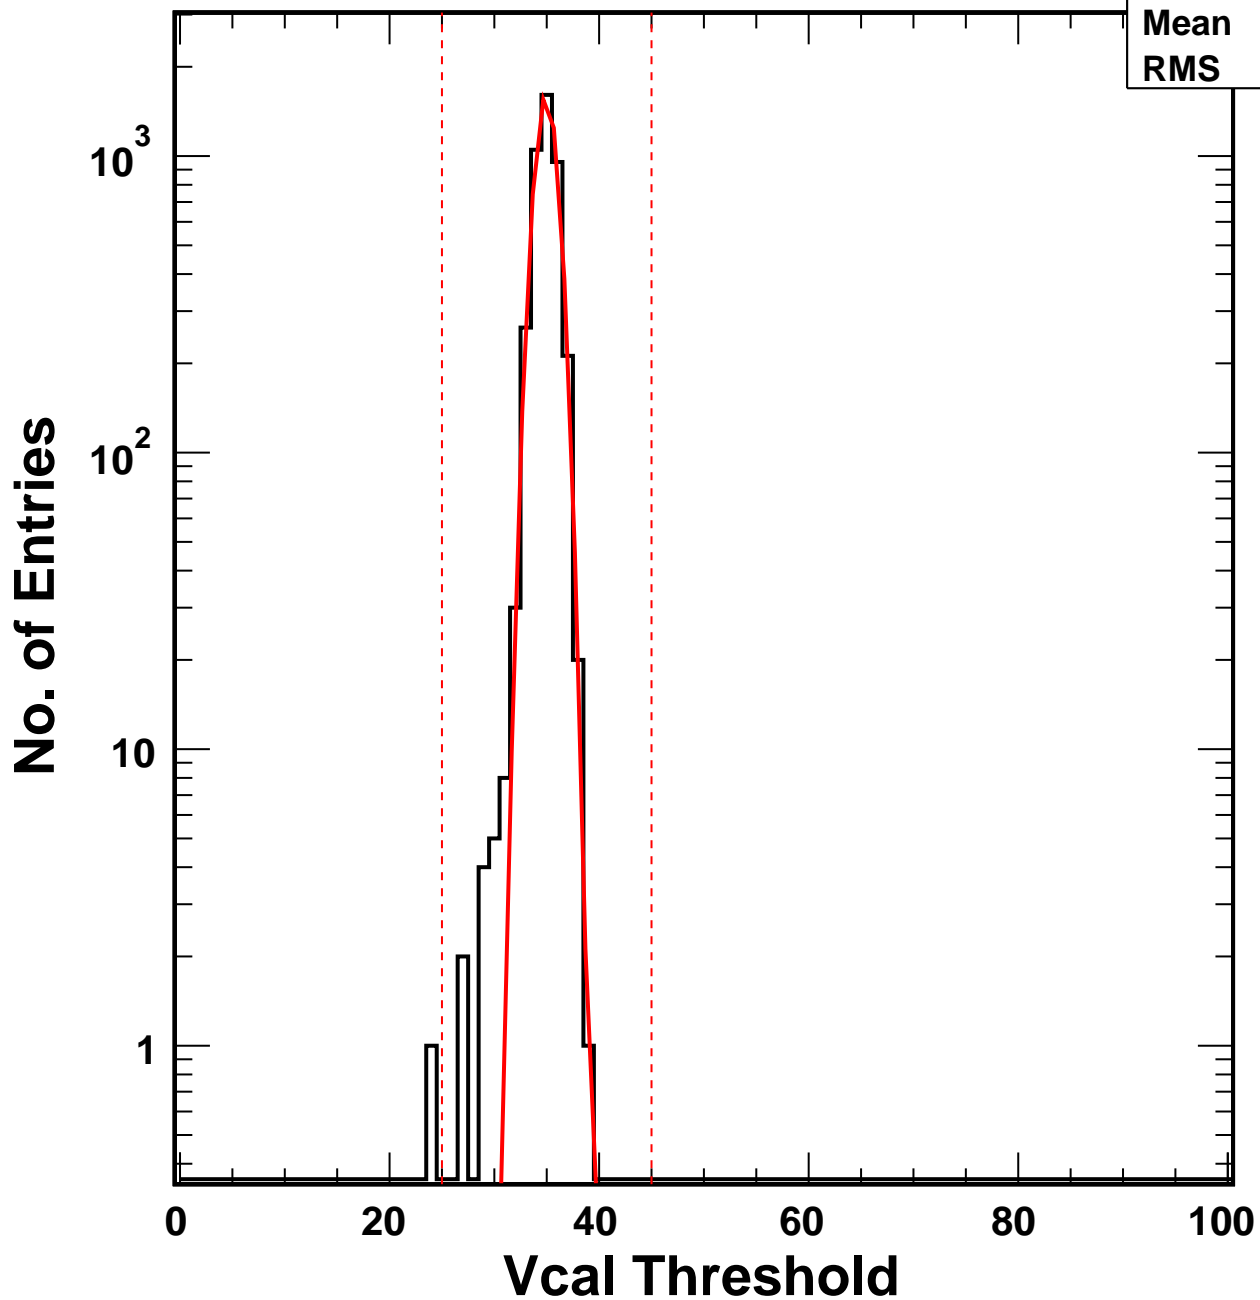

# Vcal Threshold Trimmed

VcalThresholdTrimmed\_2729

Entries 4160

Mean 34.92

RMS 1.096