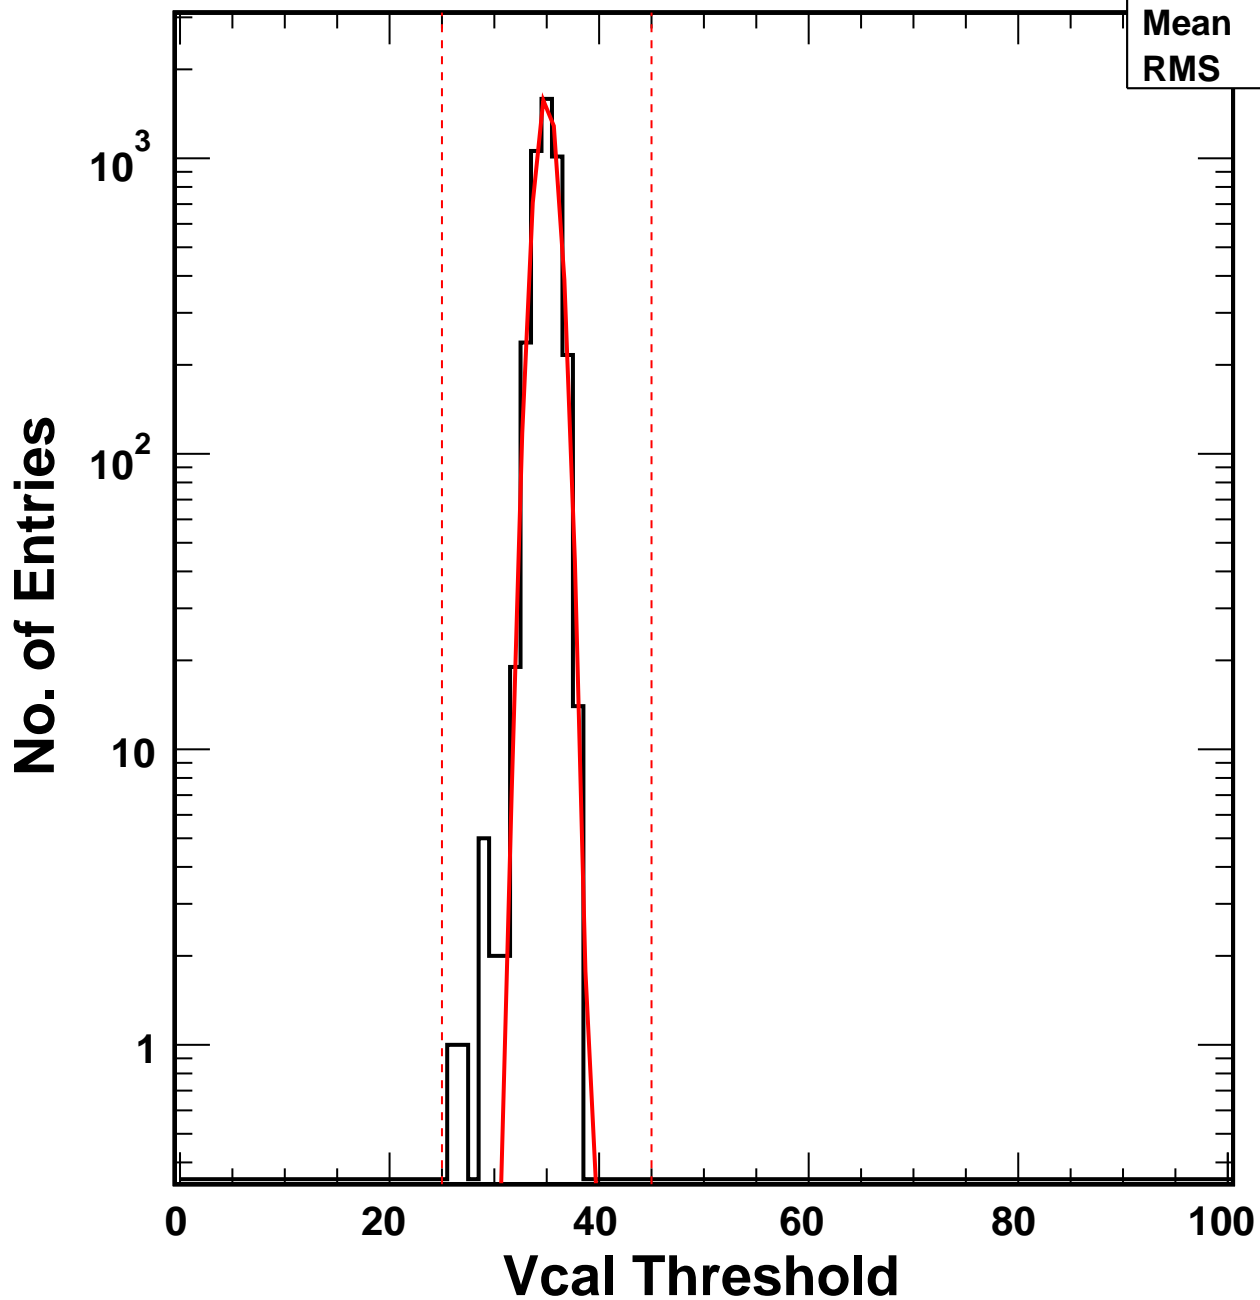

# Vcal Threshold Trimmed

VcalThresholdTrimmed\_2058

Entries 4160

Mean 34.96

RMS 1.05