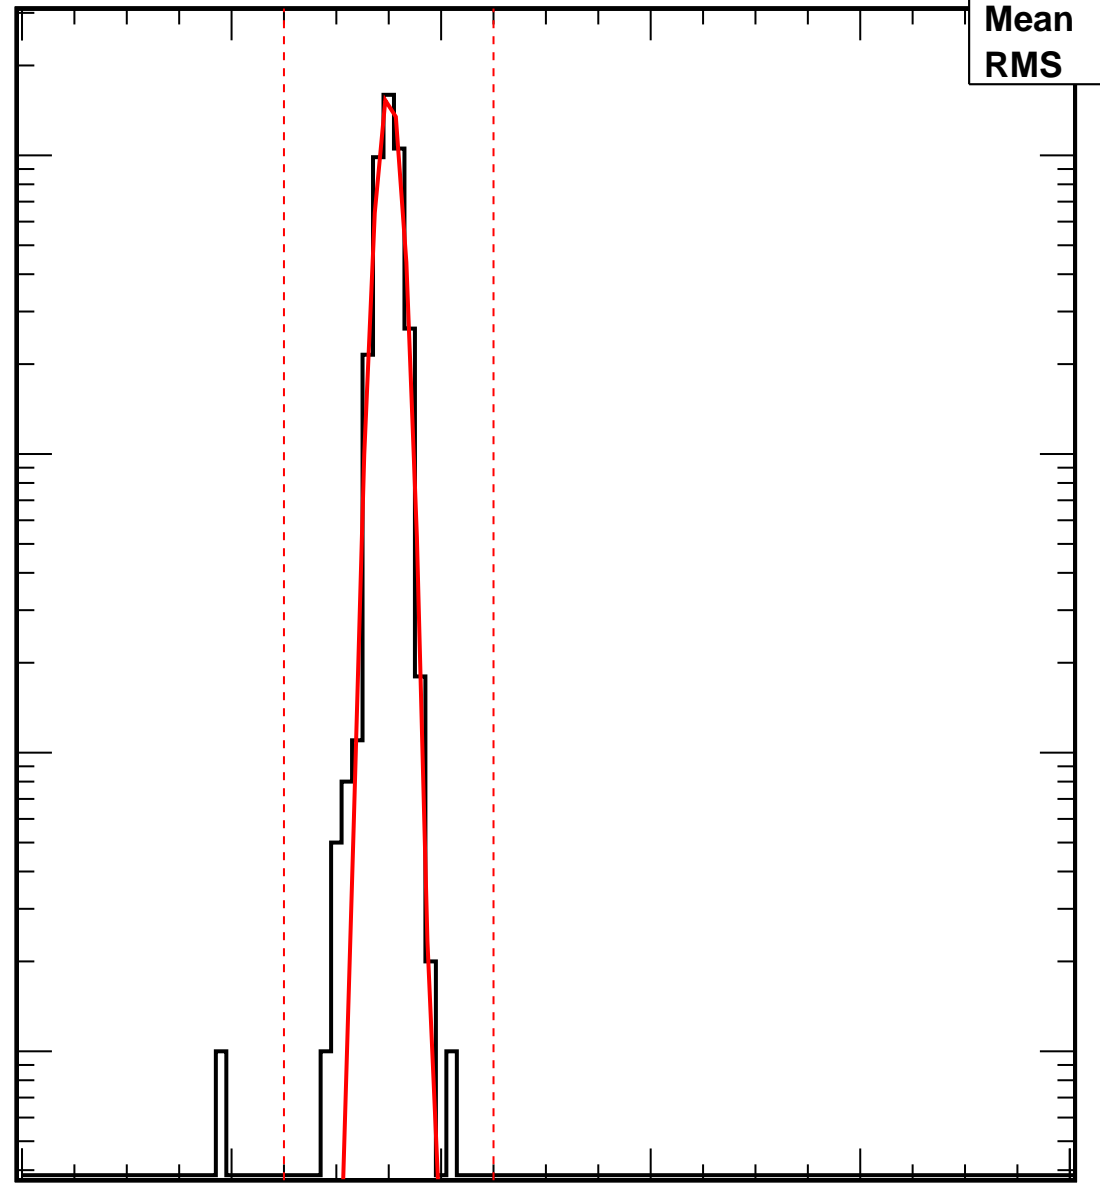

Vcal Threshold Trimmed

VcalThresholdTrimmed_1097

Entries	4160
Mean	35.03
RMS	1.077

No. of Entries

10³
10²
10
1

0 20 40 60 80 100

Vcal Threshold