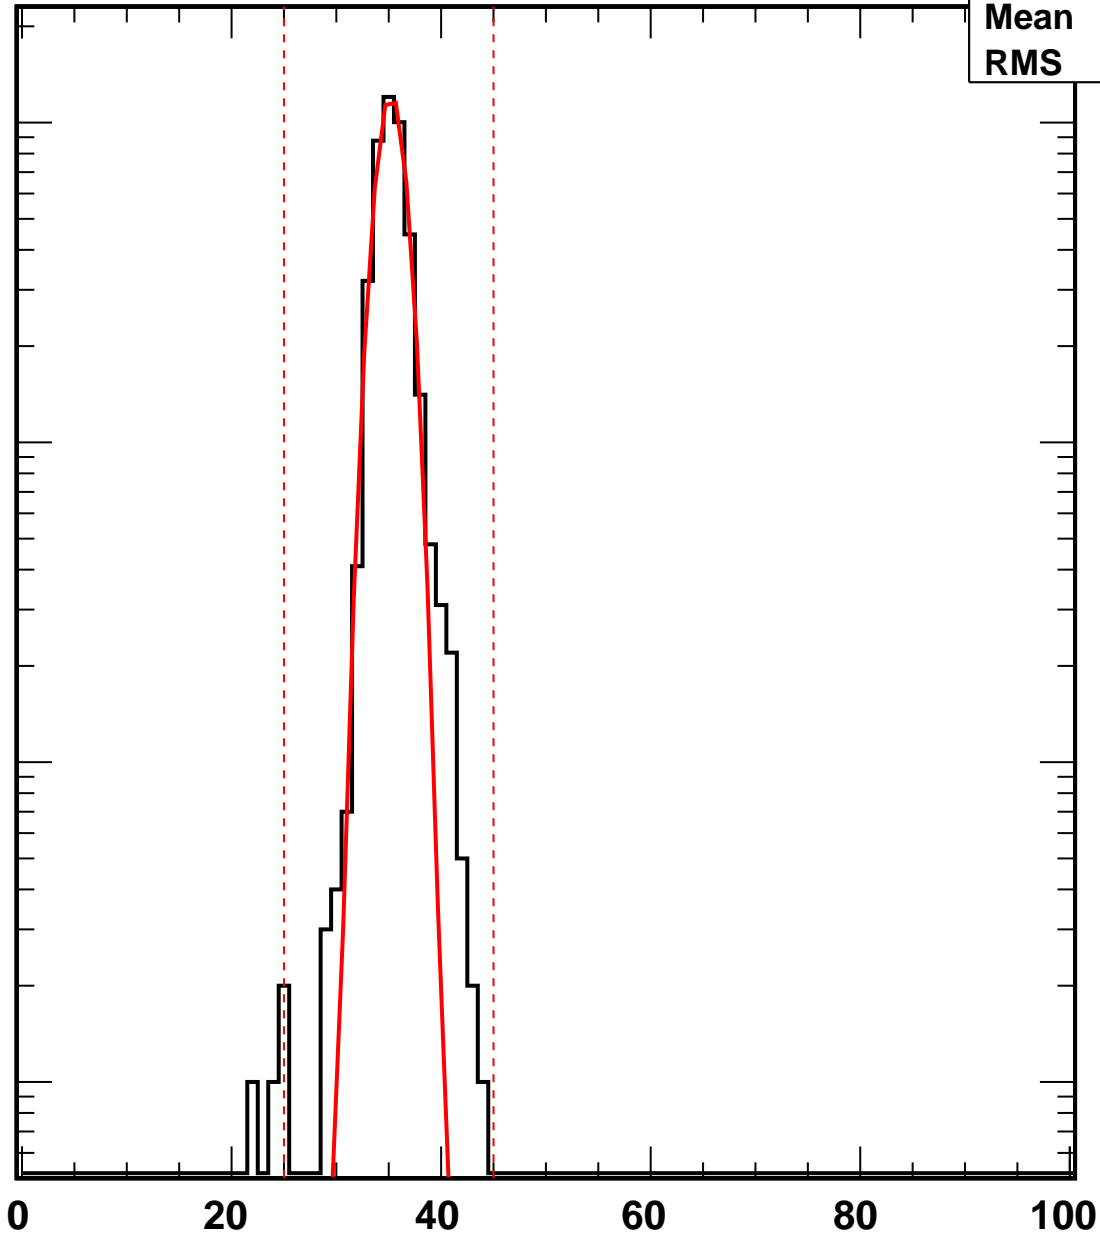

Vcal Threshold Trimmed

VcalThresholdTrimmed_15961

Entries	4160
Mean	35.27
RMS	1.542

No. of Entries

10³
10²
10
1

Vcal Threshold