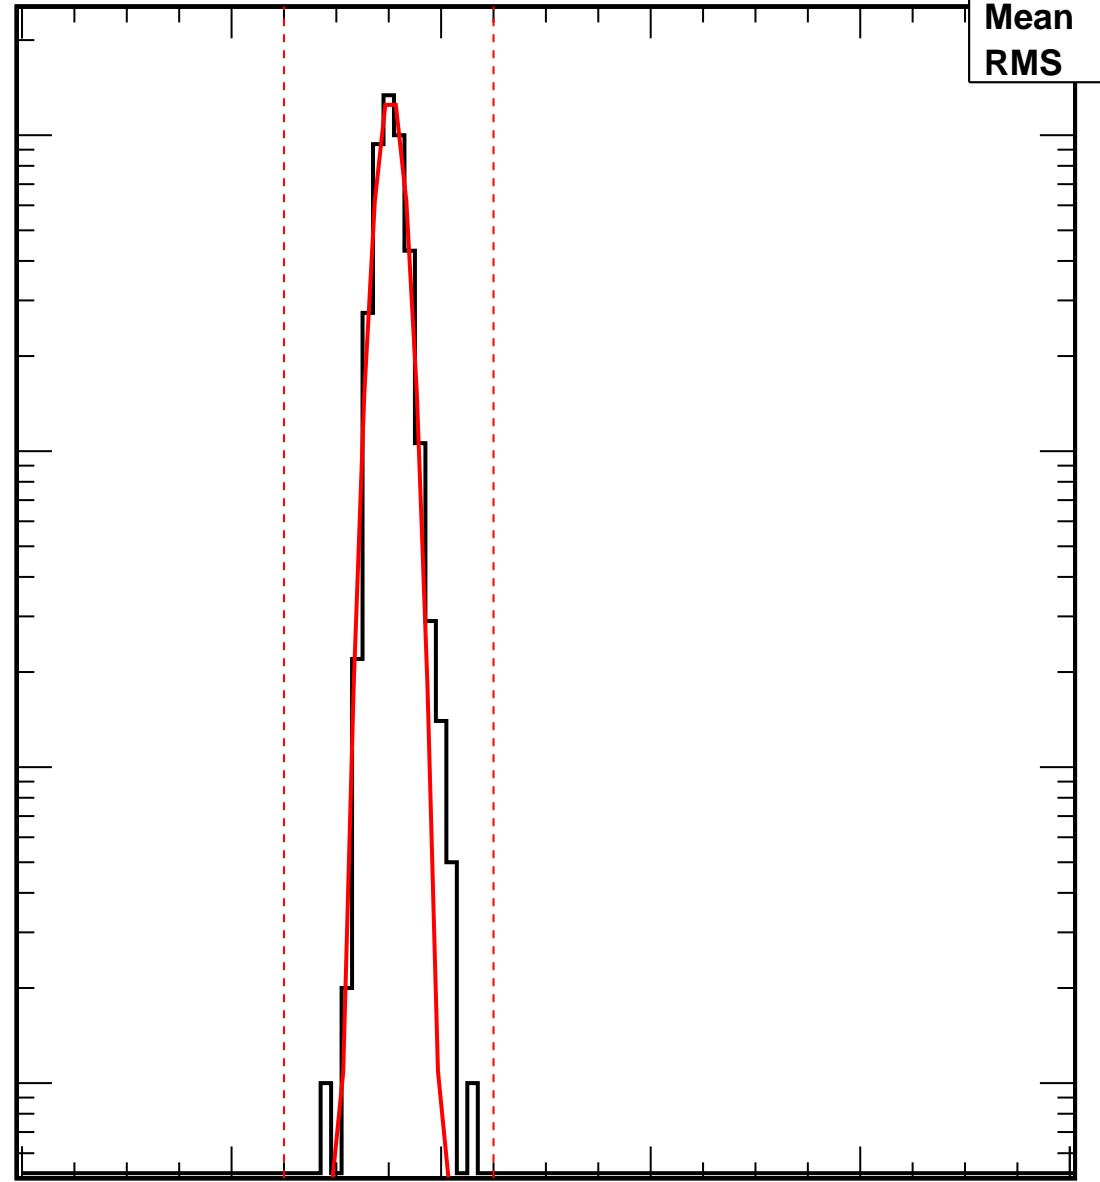

Vcal Threshold Trimmed

VcalThresholdTrimmed_15412

Entries	4160
Mean	35.2
RMS	1.285

No. of Entries

10³
10²
10
1

0 20 40 60 80 100

Vcal Threshold