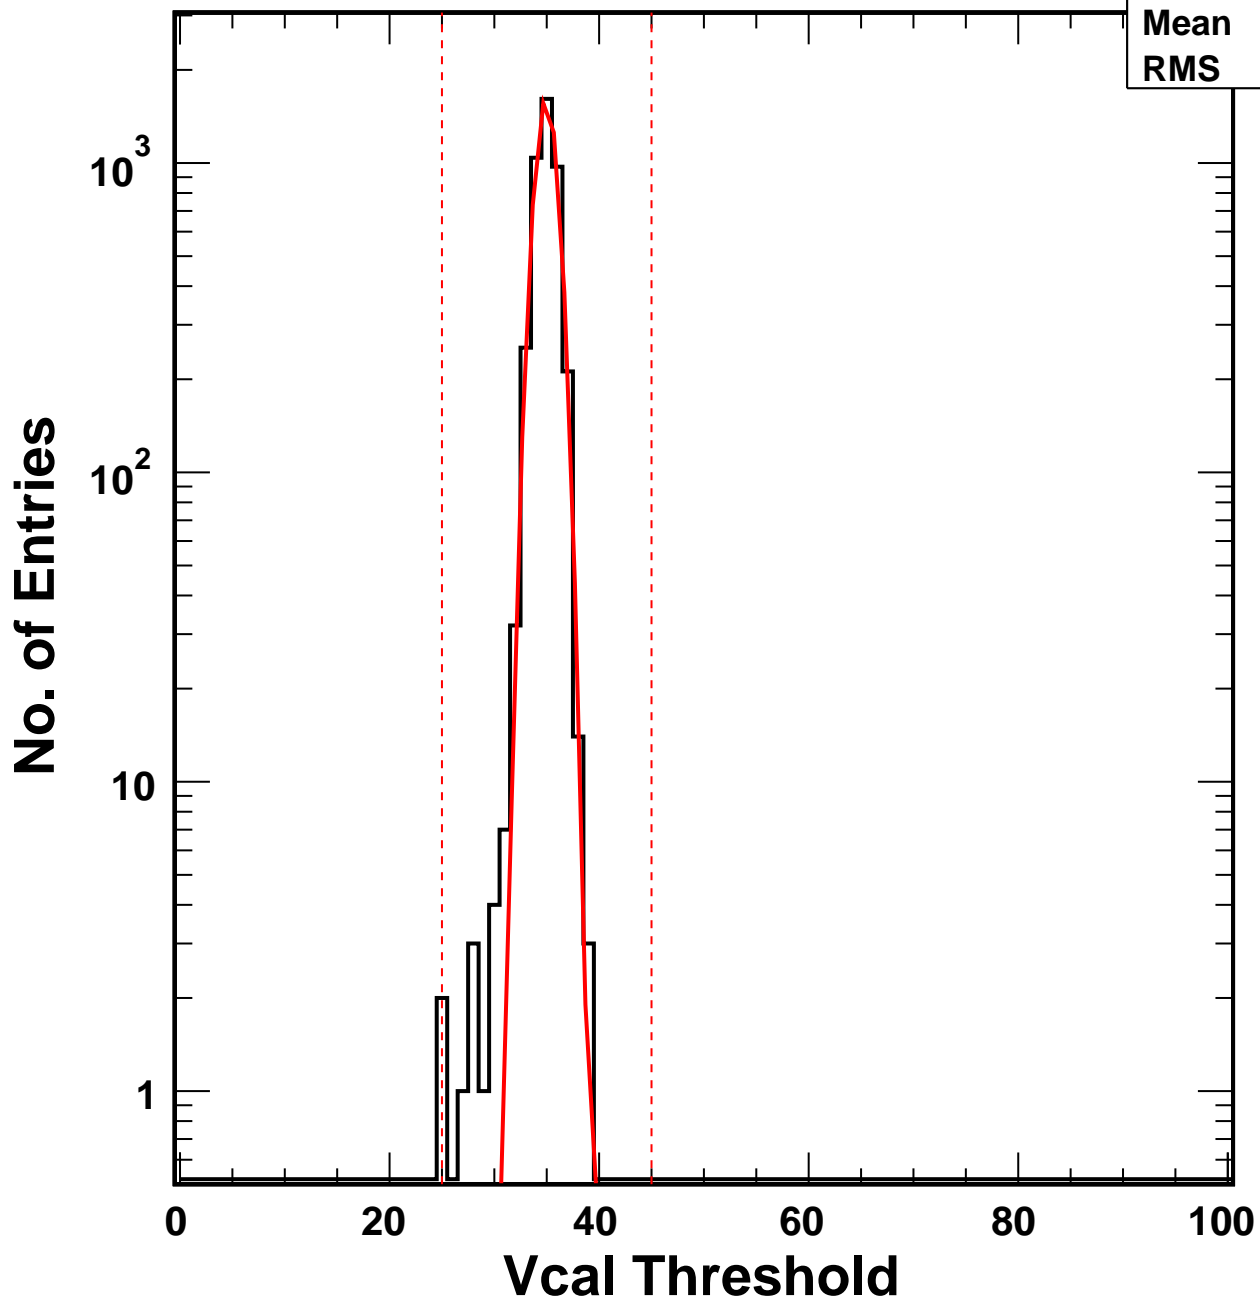

Vcal Threshold Trimmed

VcalThresholdTrimmed_14694

Entries 4160

Mean 34.93

RMS 1.094