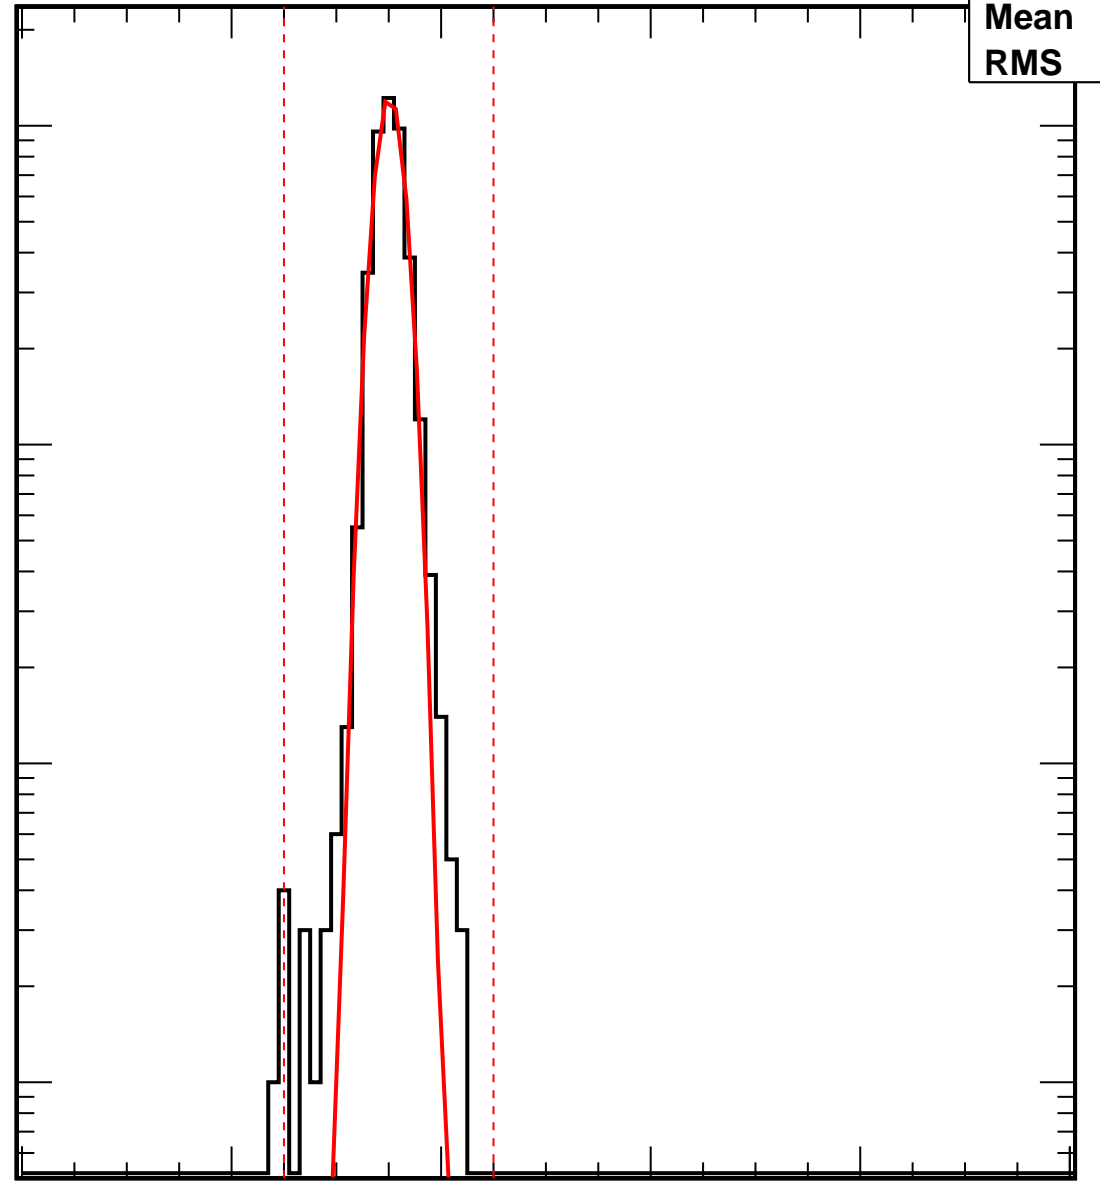

Vcal Threshold Trimmed

VcalThresholdTrimmed_13733

Entries	4160
Mean	35.09
RMS	1.465

No. of Entries

10^3
 10^2
10
1

0 20 40 60 80 100

Vcal Threshold