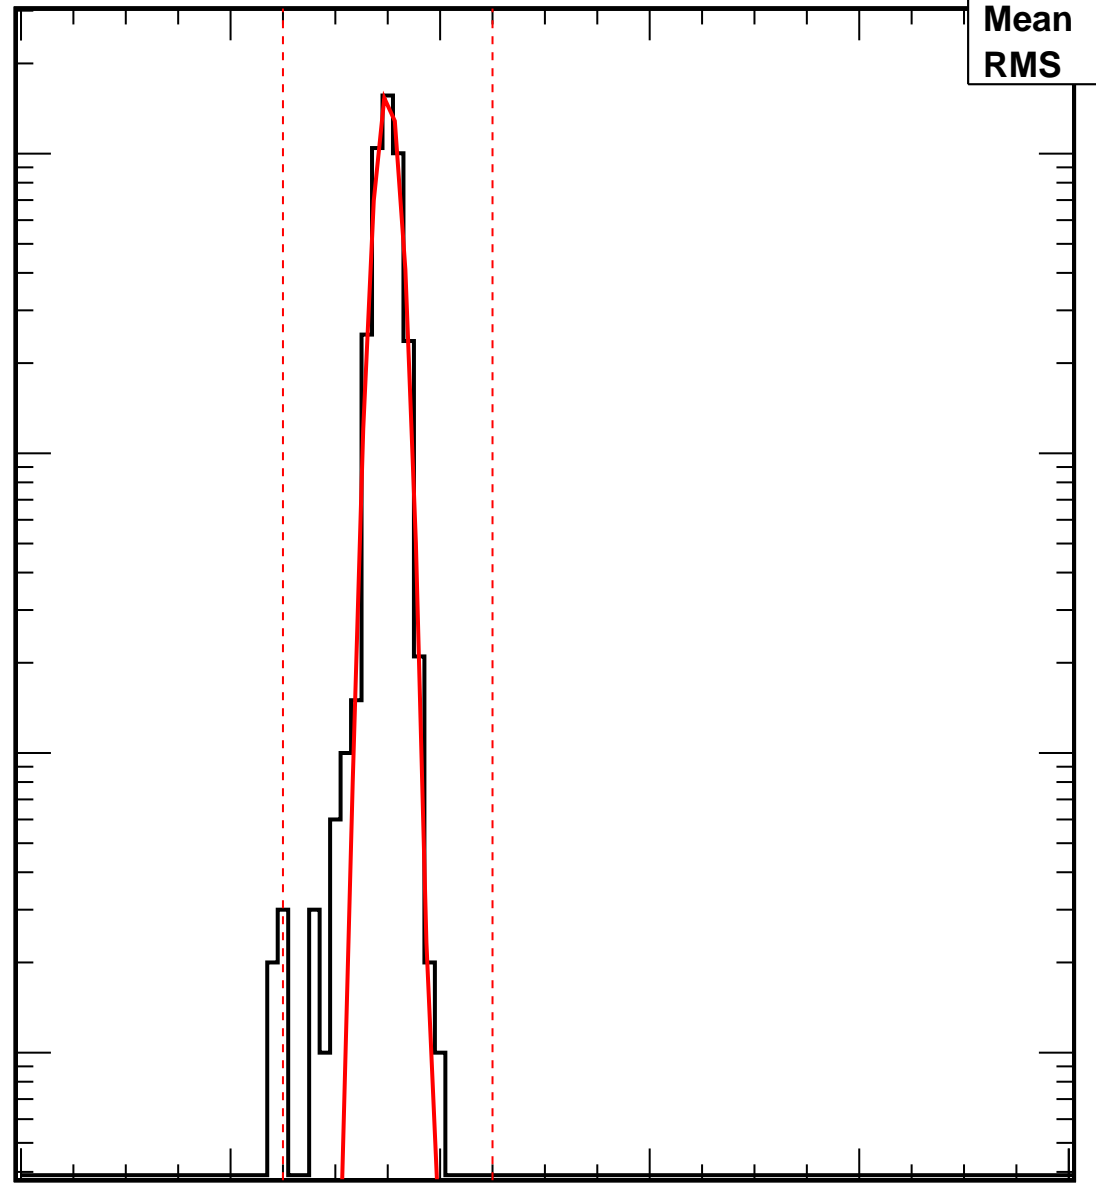

Vcal Threshold Trimmed

VcalThresholdTrimmed_11810

| | |
|----------------|--------------|
| Entries | 4160 |
| Mean | 34.96 |
| RMS | 1.139 |

No. of Entries

10³
10²
10
1

0 20 40 60 80 100

Vcal Threshold