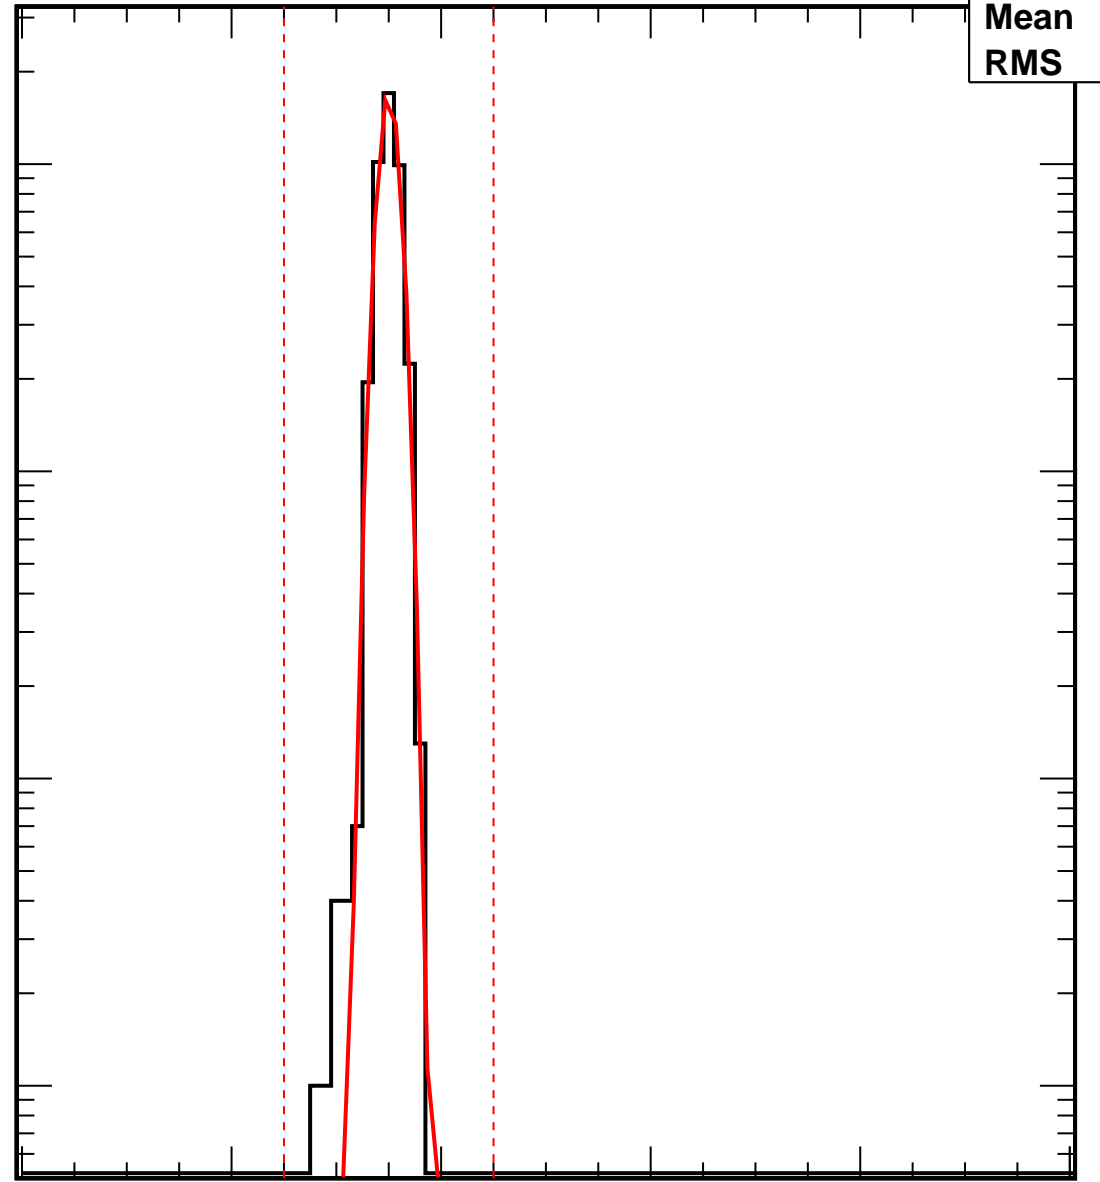

Vcal Threshold Trimmed

VcalThresholdTrimmed_11688

Entries	4160
Mean	35
RMS	0.9943

No. of Entries

10³
10²
10
1

0 20 40 60 80 100

Vcal Threshold