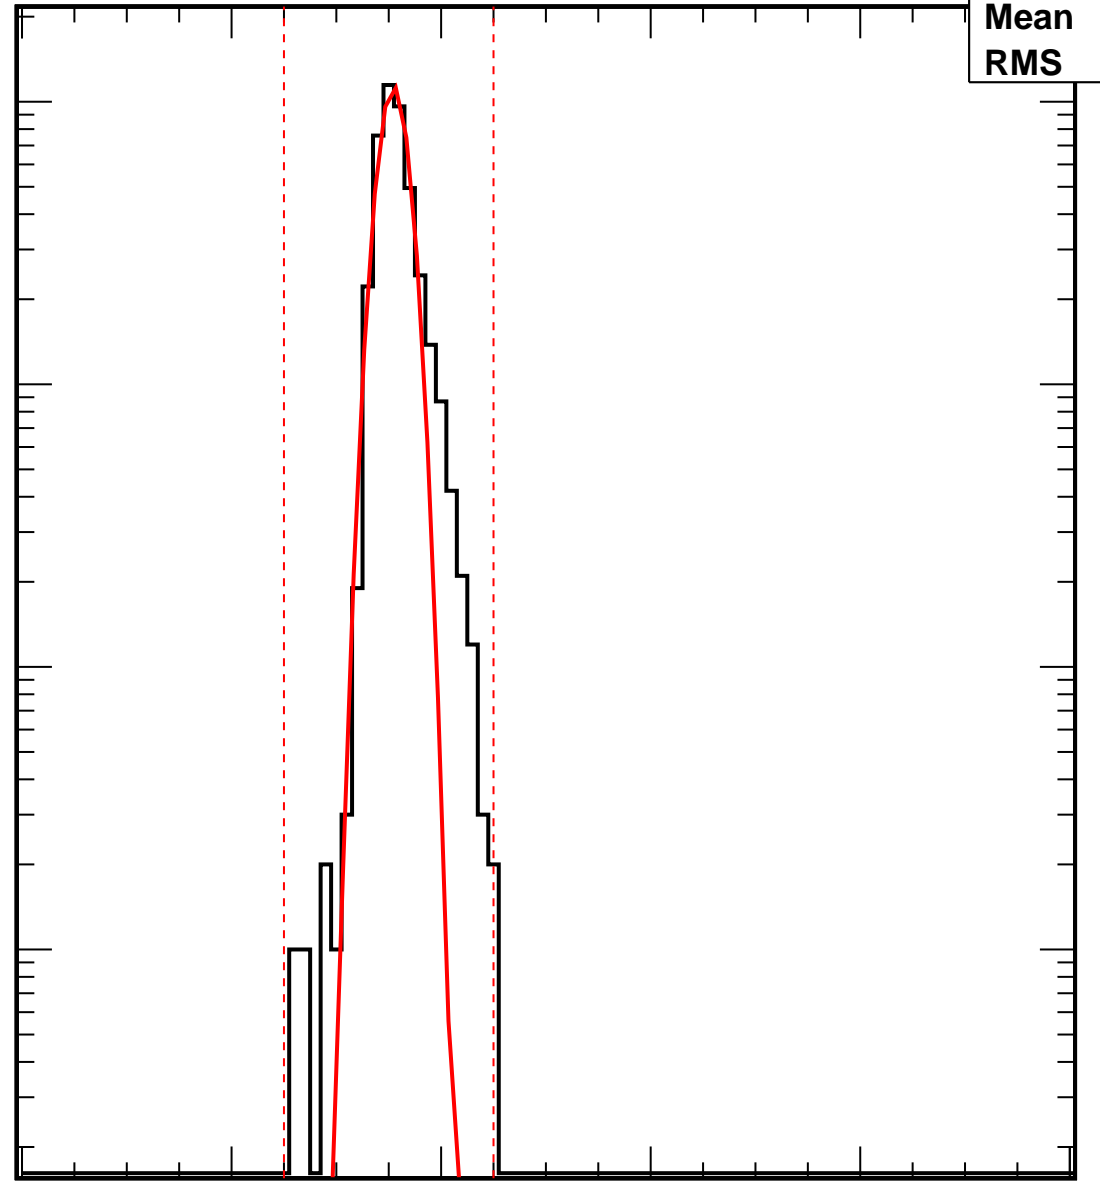

# Vcal Threshold Trimmed

VcalThresholdTrimmed\_11383

|         |       |
|---------|-------|
| Entries | 4160  |
| Mean    | 35.7  |
| RMS     | 1.791 |

No. of Entries

$10^3$   
 $10^2$   
10  
1

0 20 40 60 80 100

Vcal Threshold