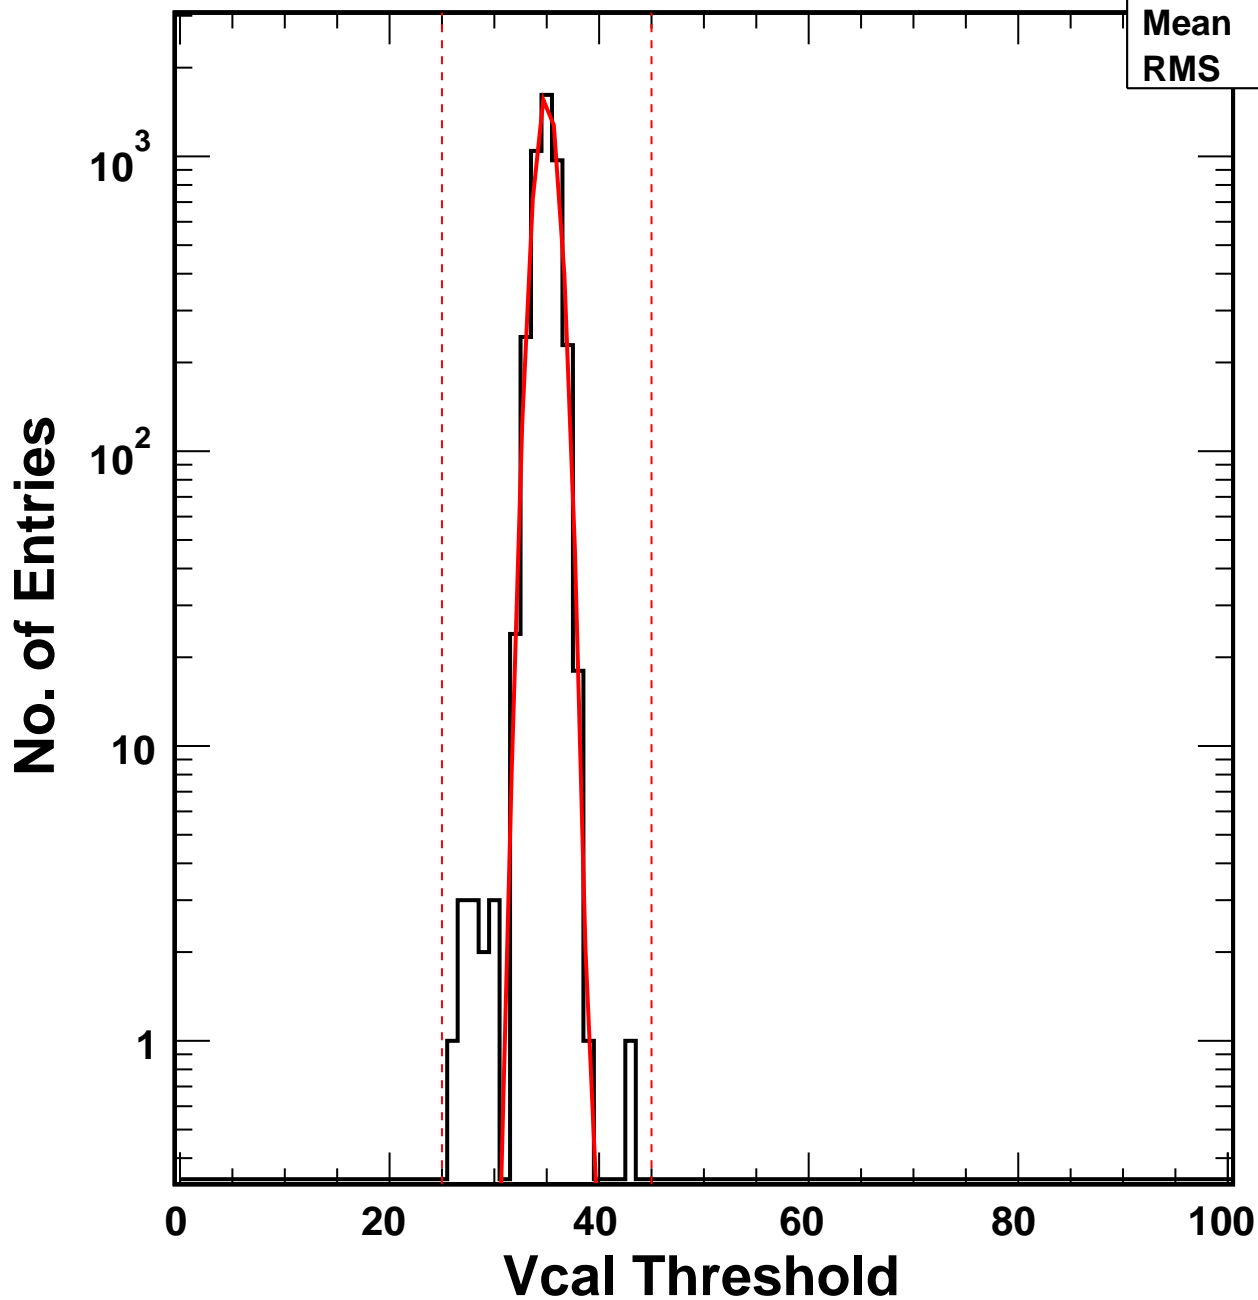

Vcal Threshold Trimmed

VcalThresholdTrimmed_11993

Entries 4160

Mean 34.95

RMS 1.088