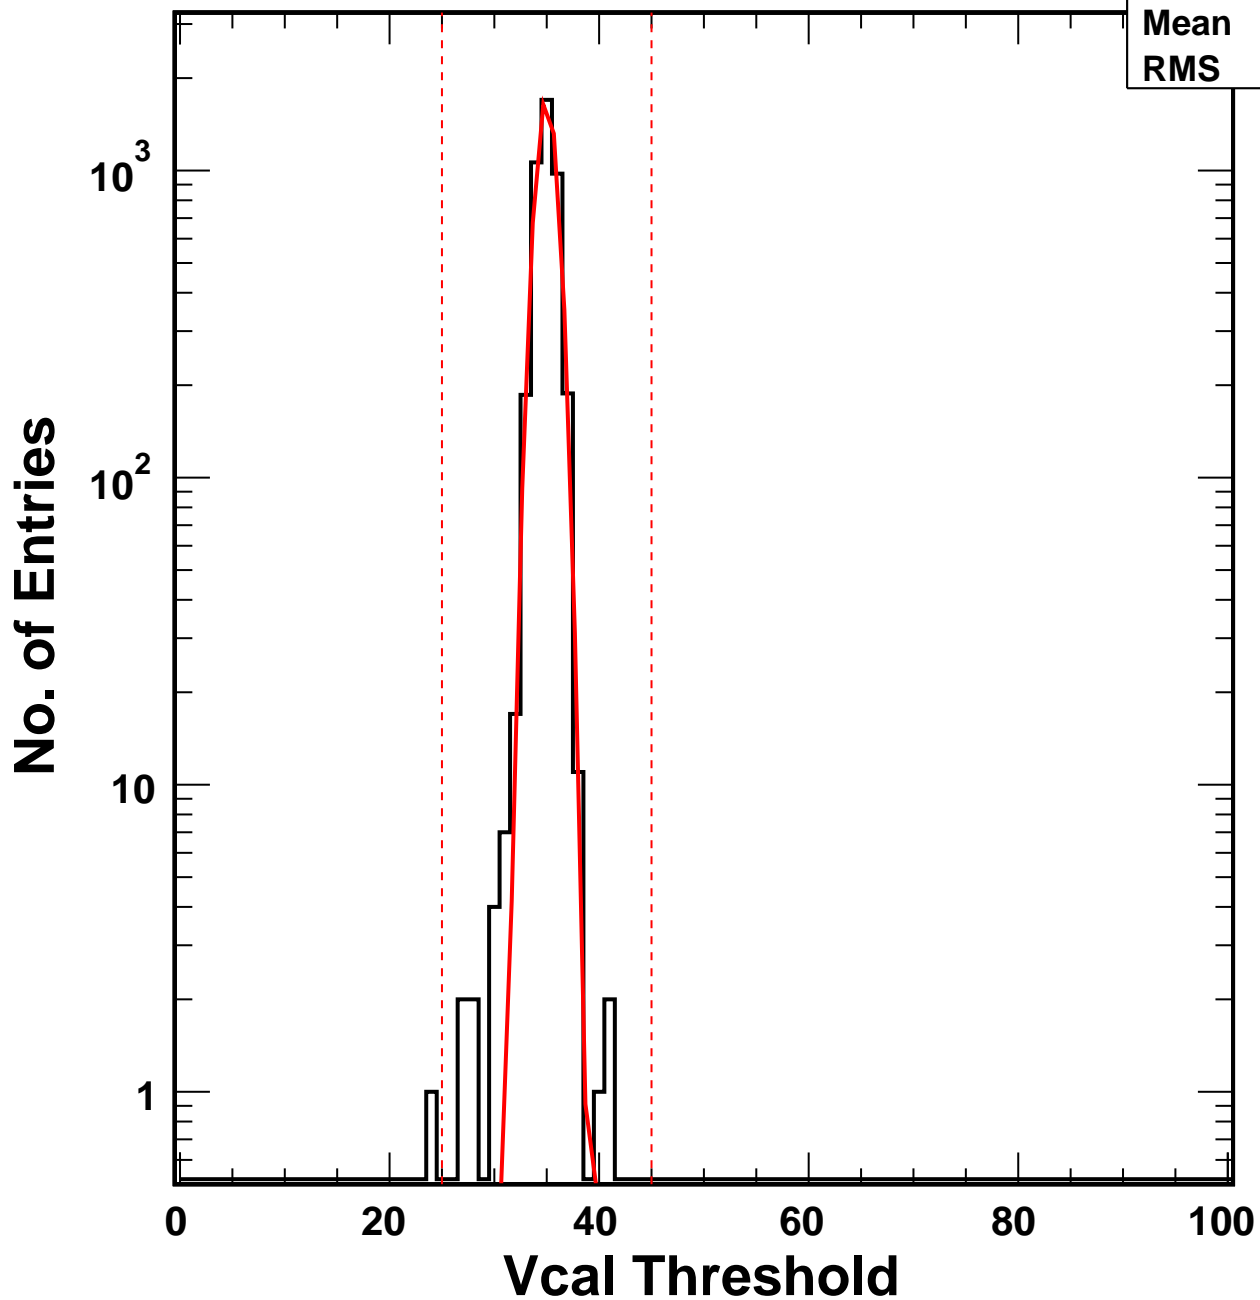

Vcal Threshold Trimmed

VcalThresholdTrimmed_10909

Entries	4160
Mean	34.96
RMS	1.033