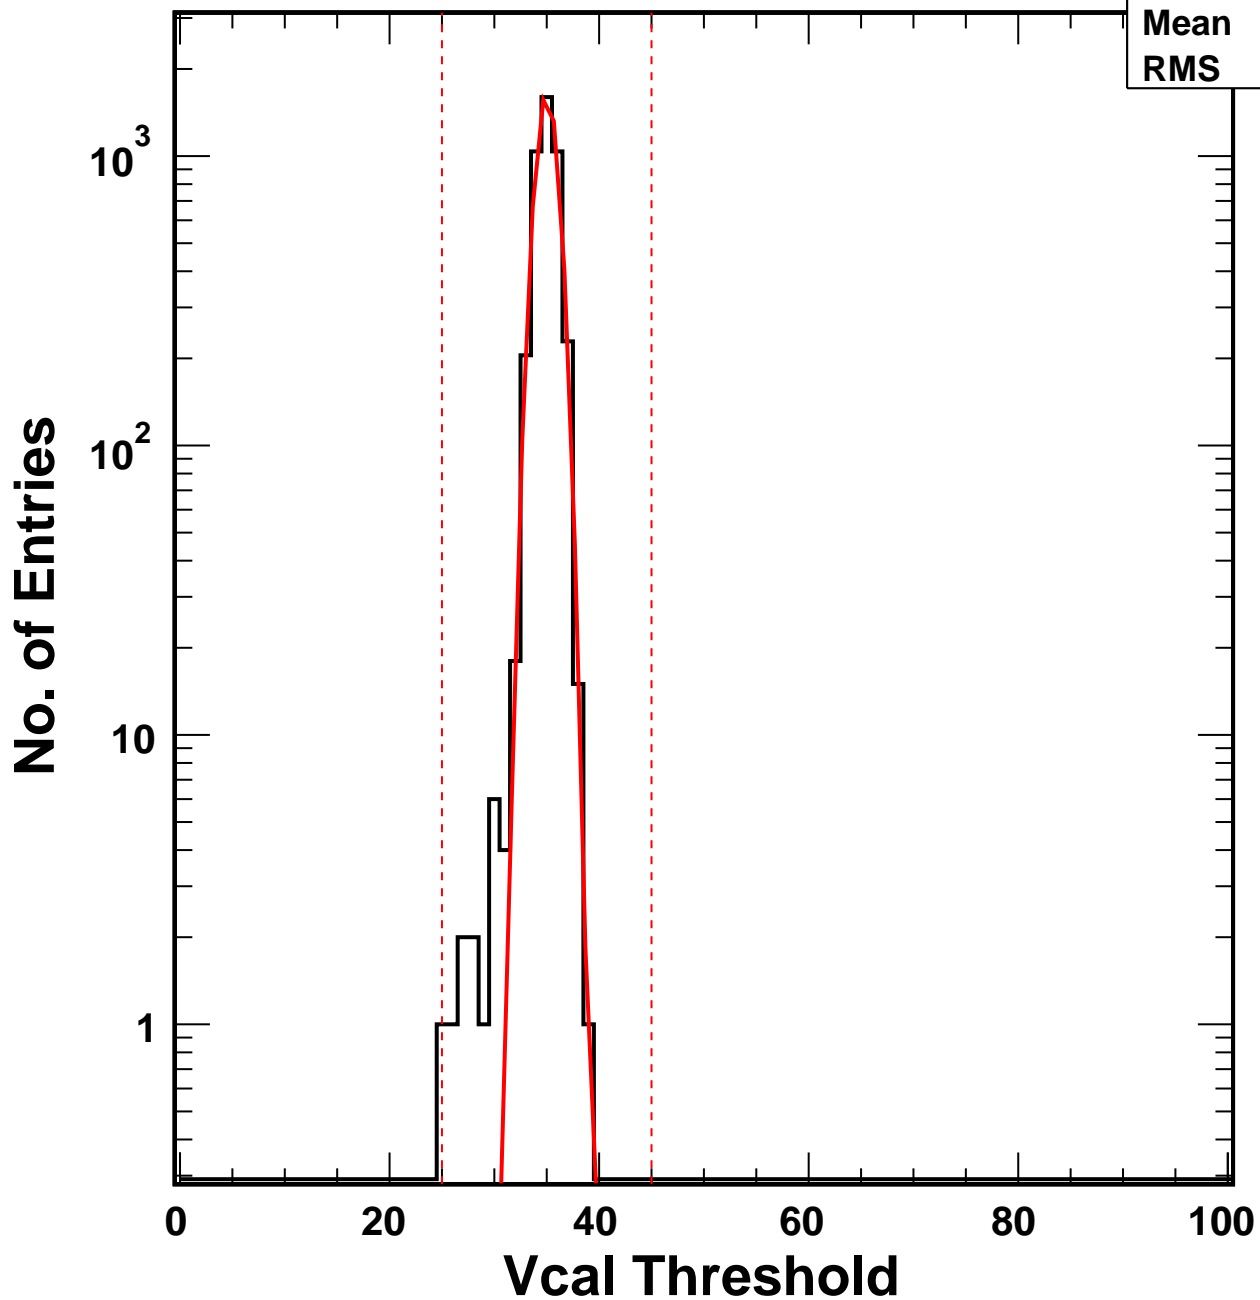

Vcal Threshold Trimmed

VcalThresholdTrimmed_10299

Entries	4160
Mean	34.99
RMS	1.072