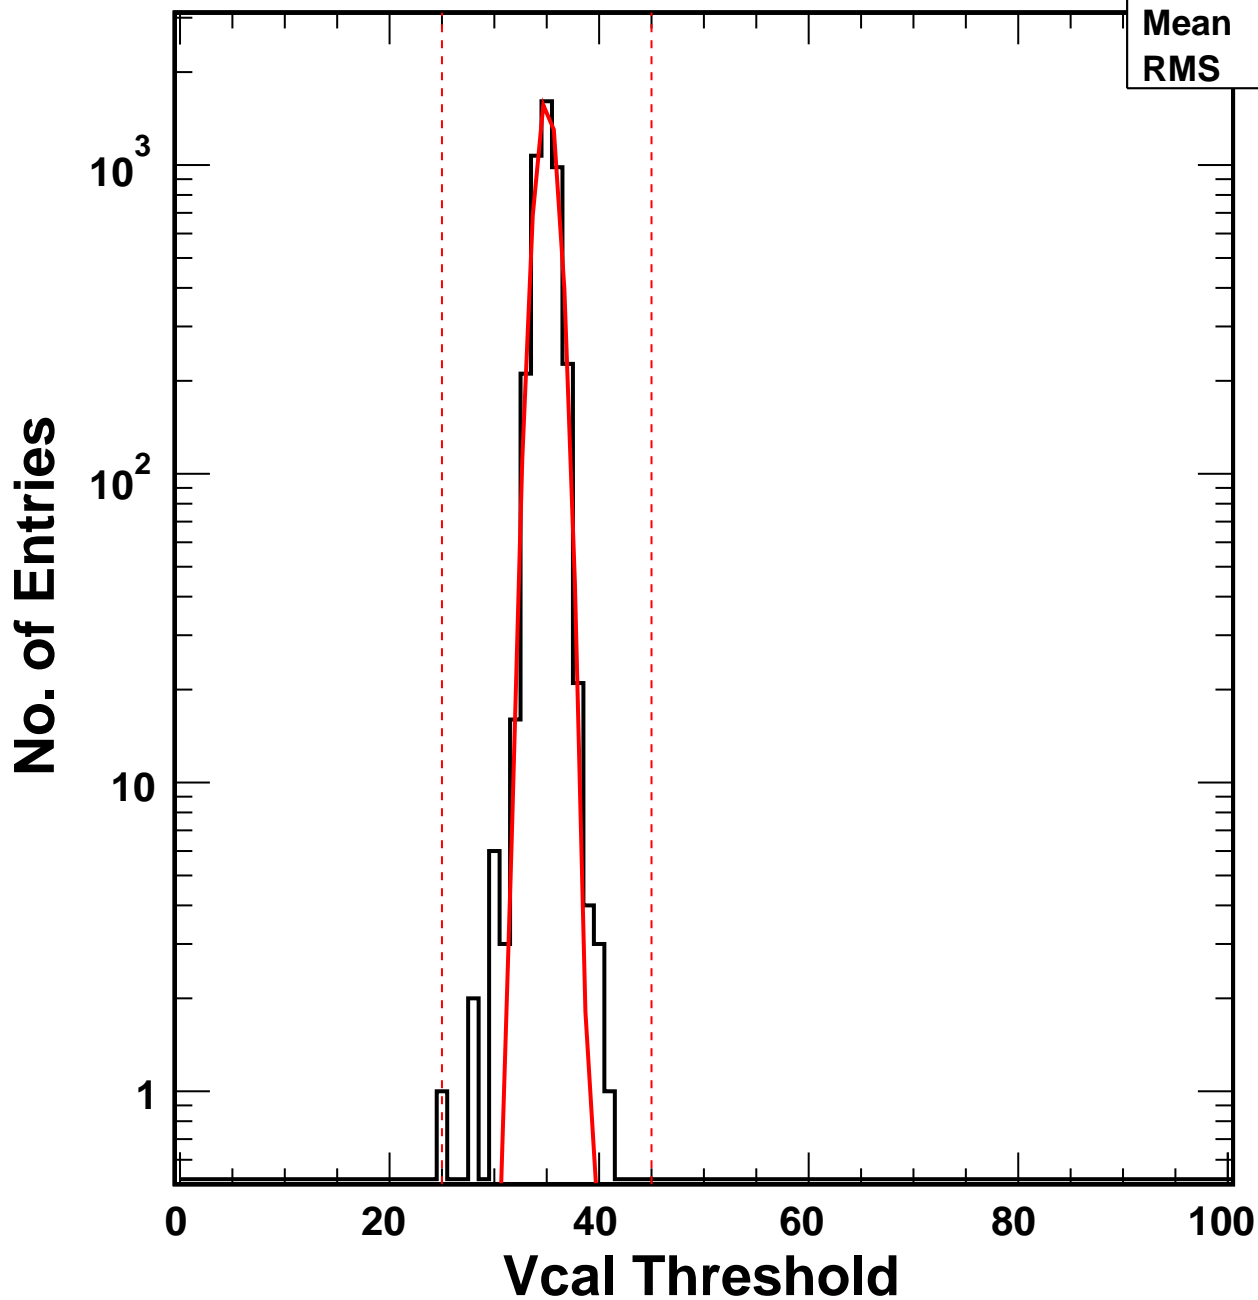

Vcal Threshold Trimmed

VcalThresholdTrimmed_9643

Entries 4160

Mean 34.98

RMS 1.064