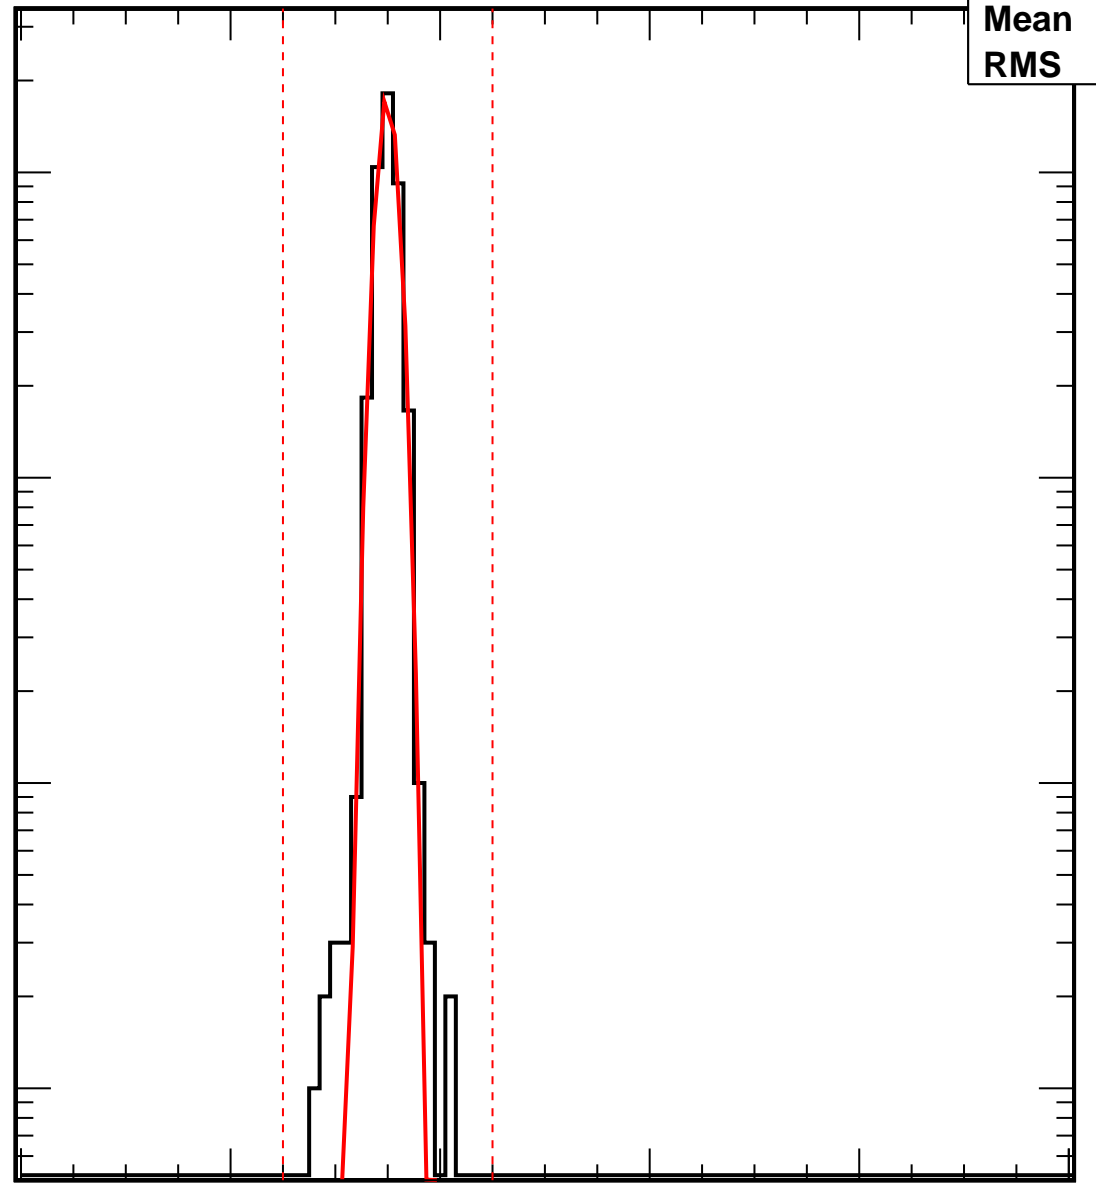

Vcal Threshold Trimmed

VcalThresholdTrimmed_9047

Entries	4160
Mean	34.96
RMS	0.9665

No. of Entries

10³
10²
10
1

0 20 40 60 80 100

Vcal Threshold