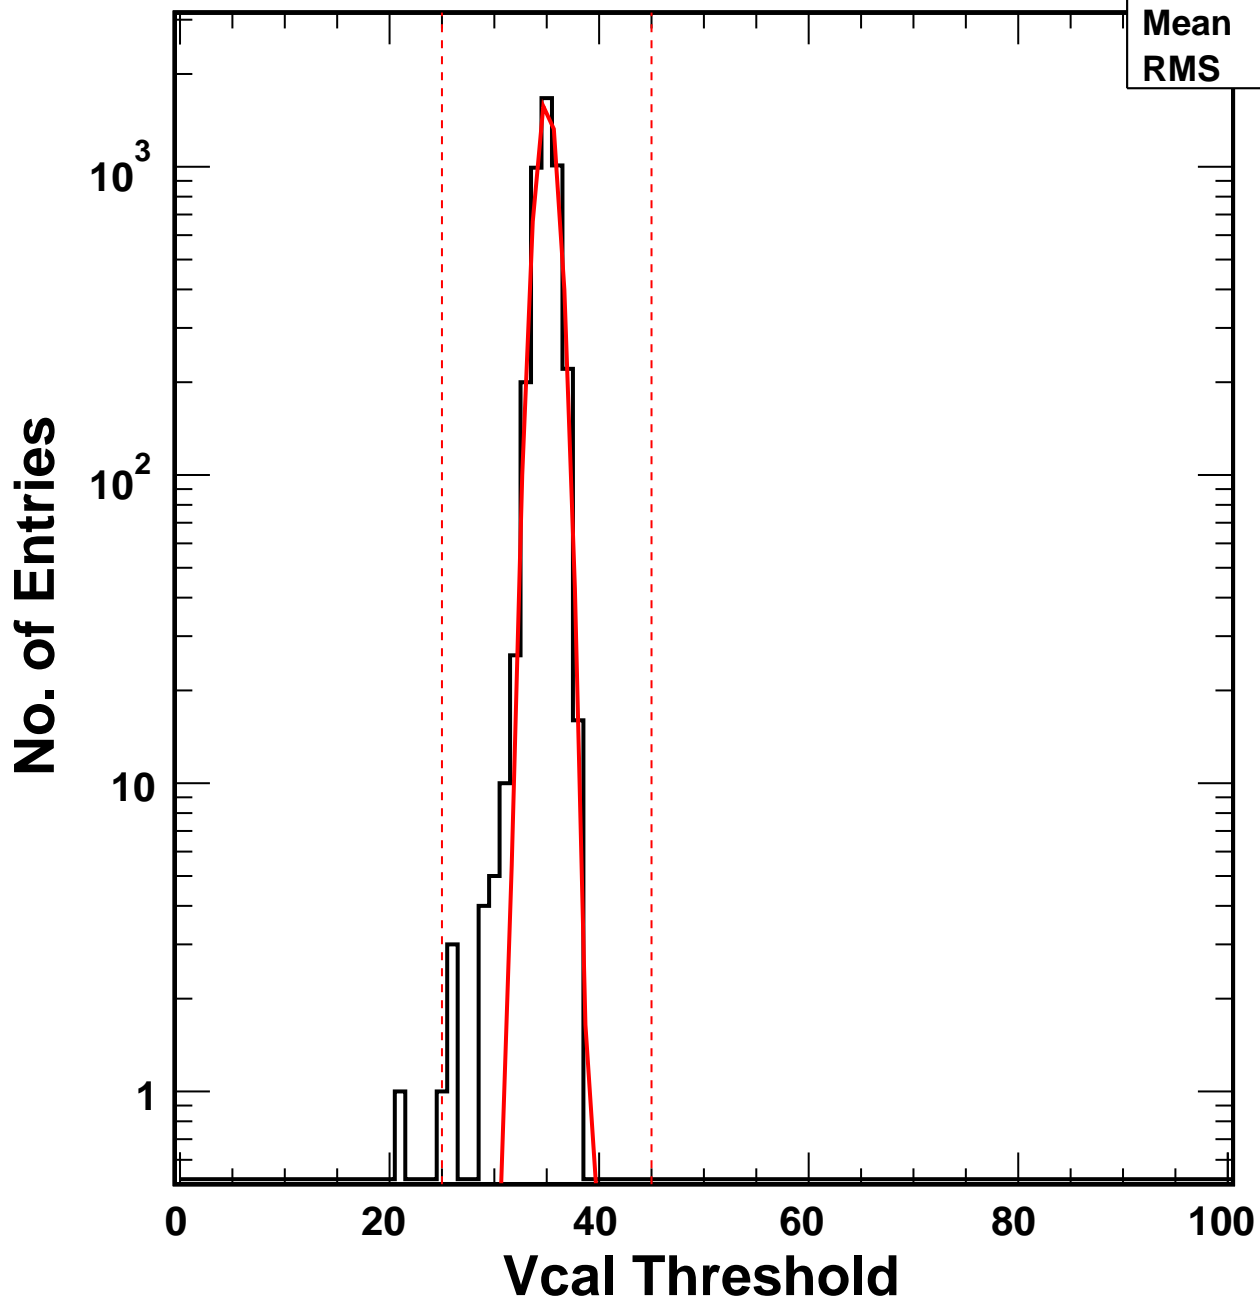

Vcal Threshold Trimmed

VcalThresholdTrimmed_8803

Entries 4160

Mean 34.97

RMS 1.1