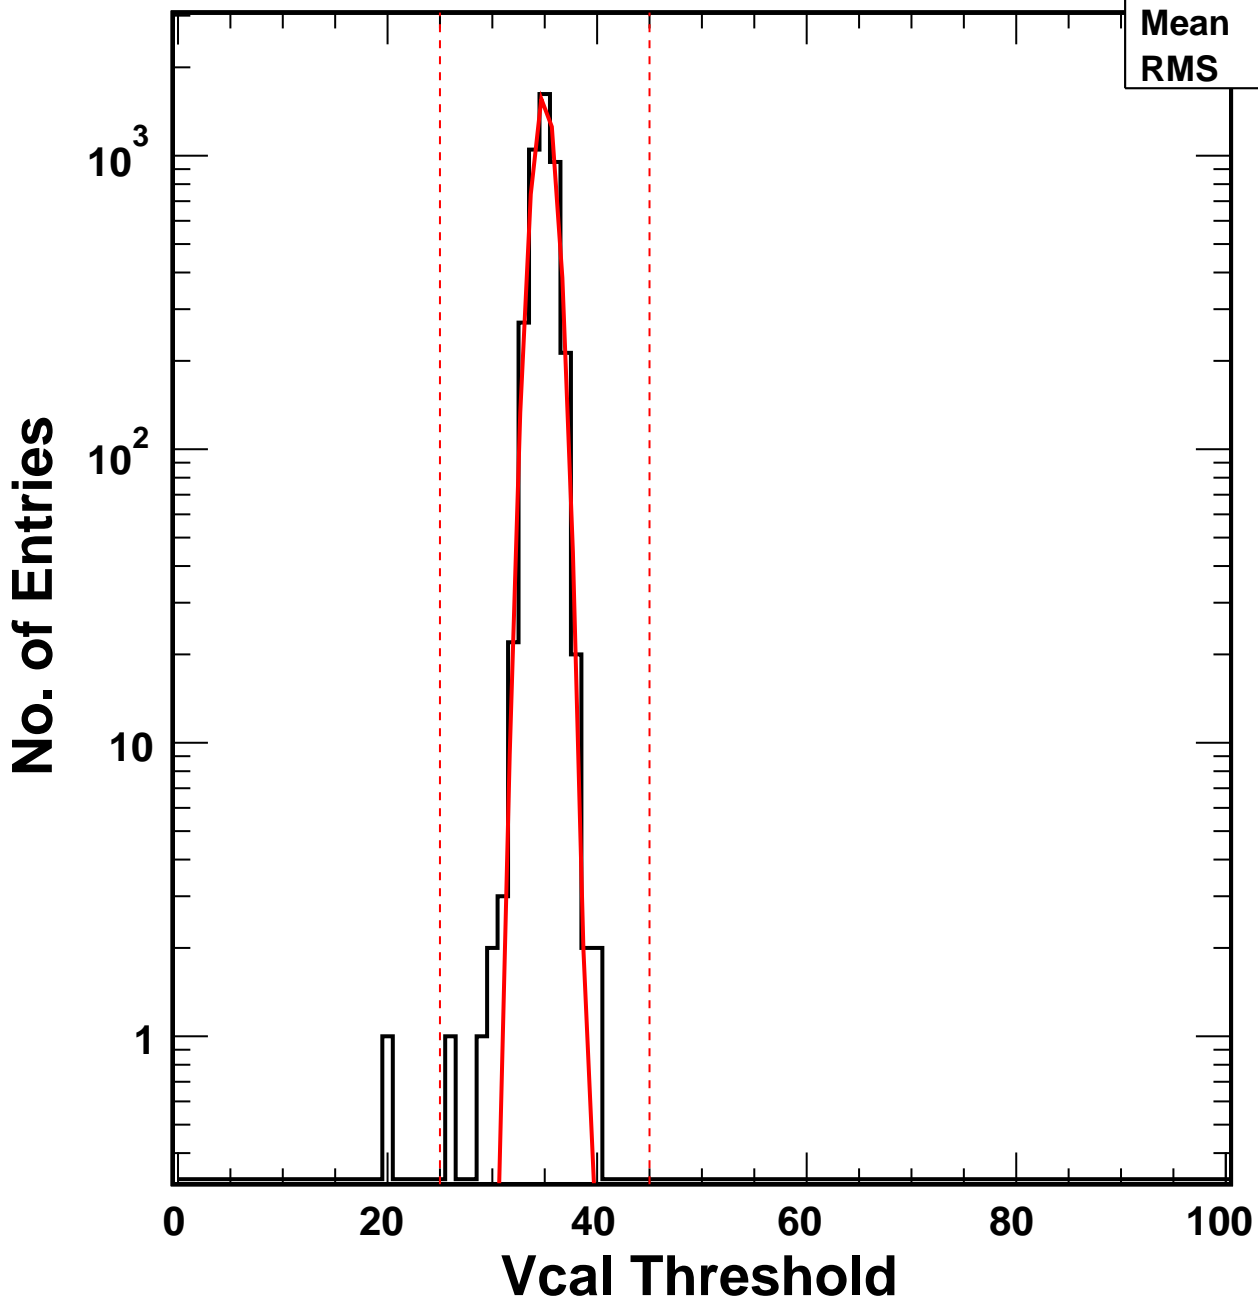

Vcal Threshold Trimmed

VcalThresholdTrimmed_7598

Entries 4160

Mean 34.94

RMS 1.076