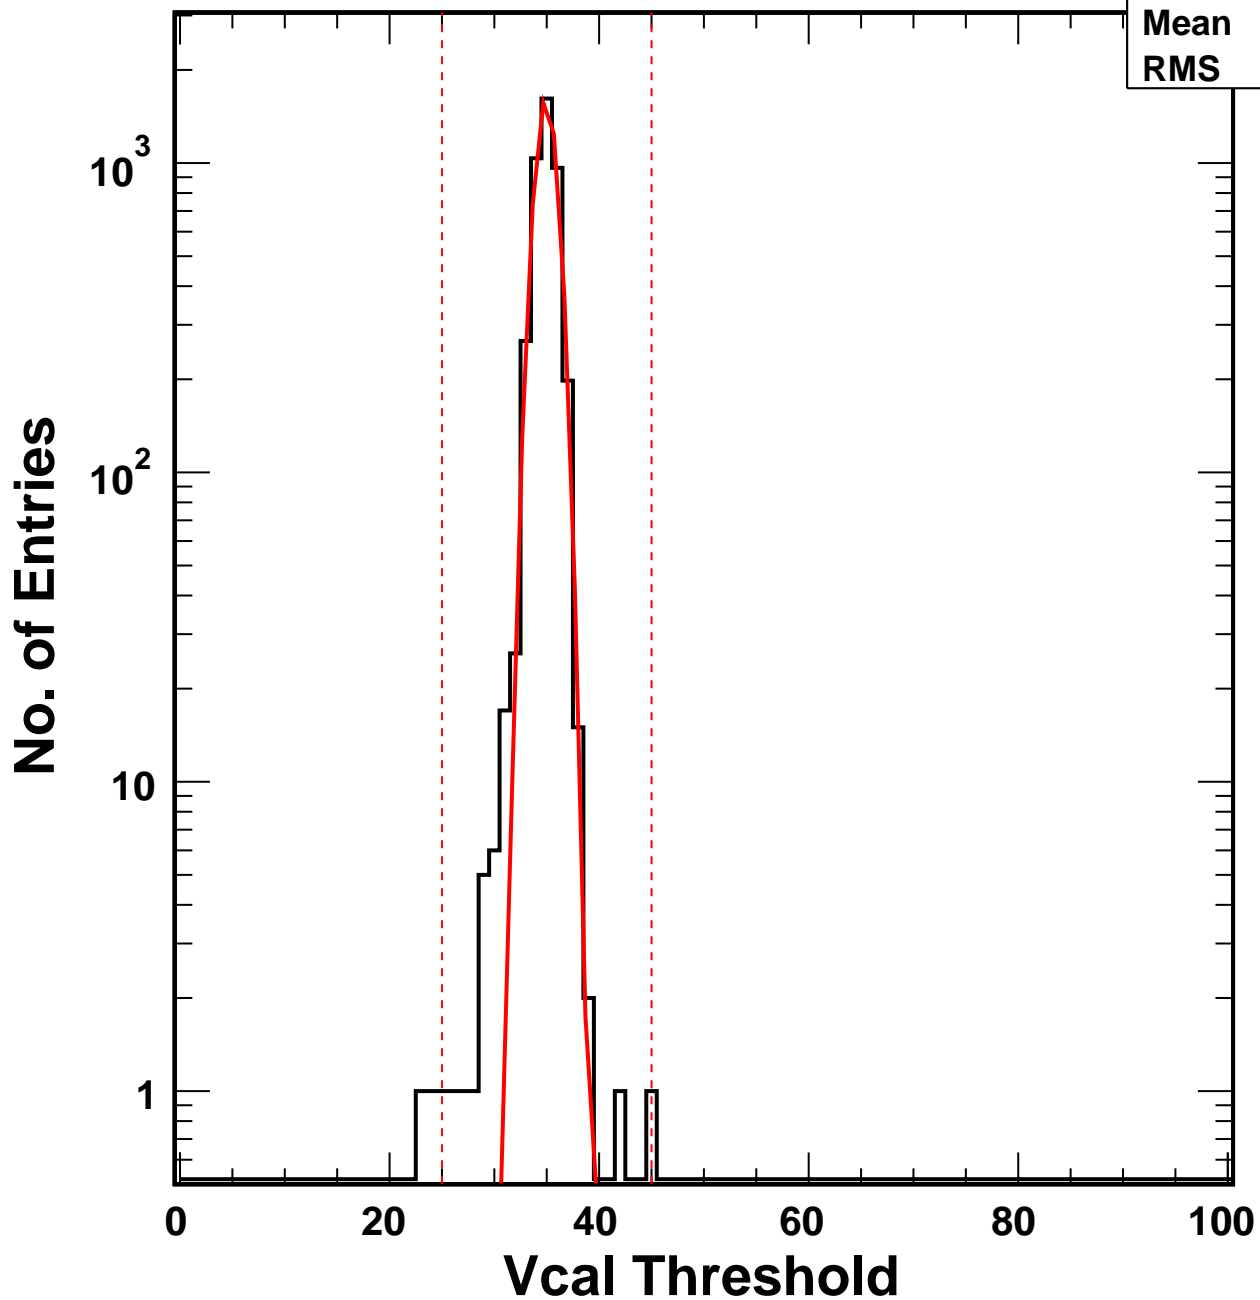

Vcal Threshold Trimmed

VcalThresholdTrimmed_6941

Entries	4160
Mean	34.9
RMS	1.153