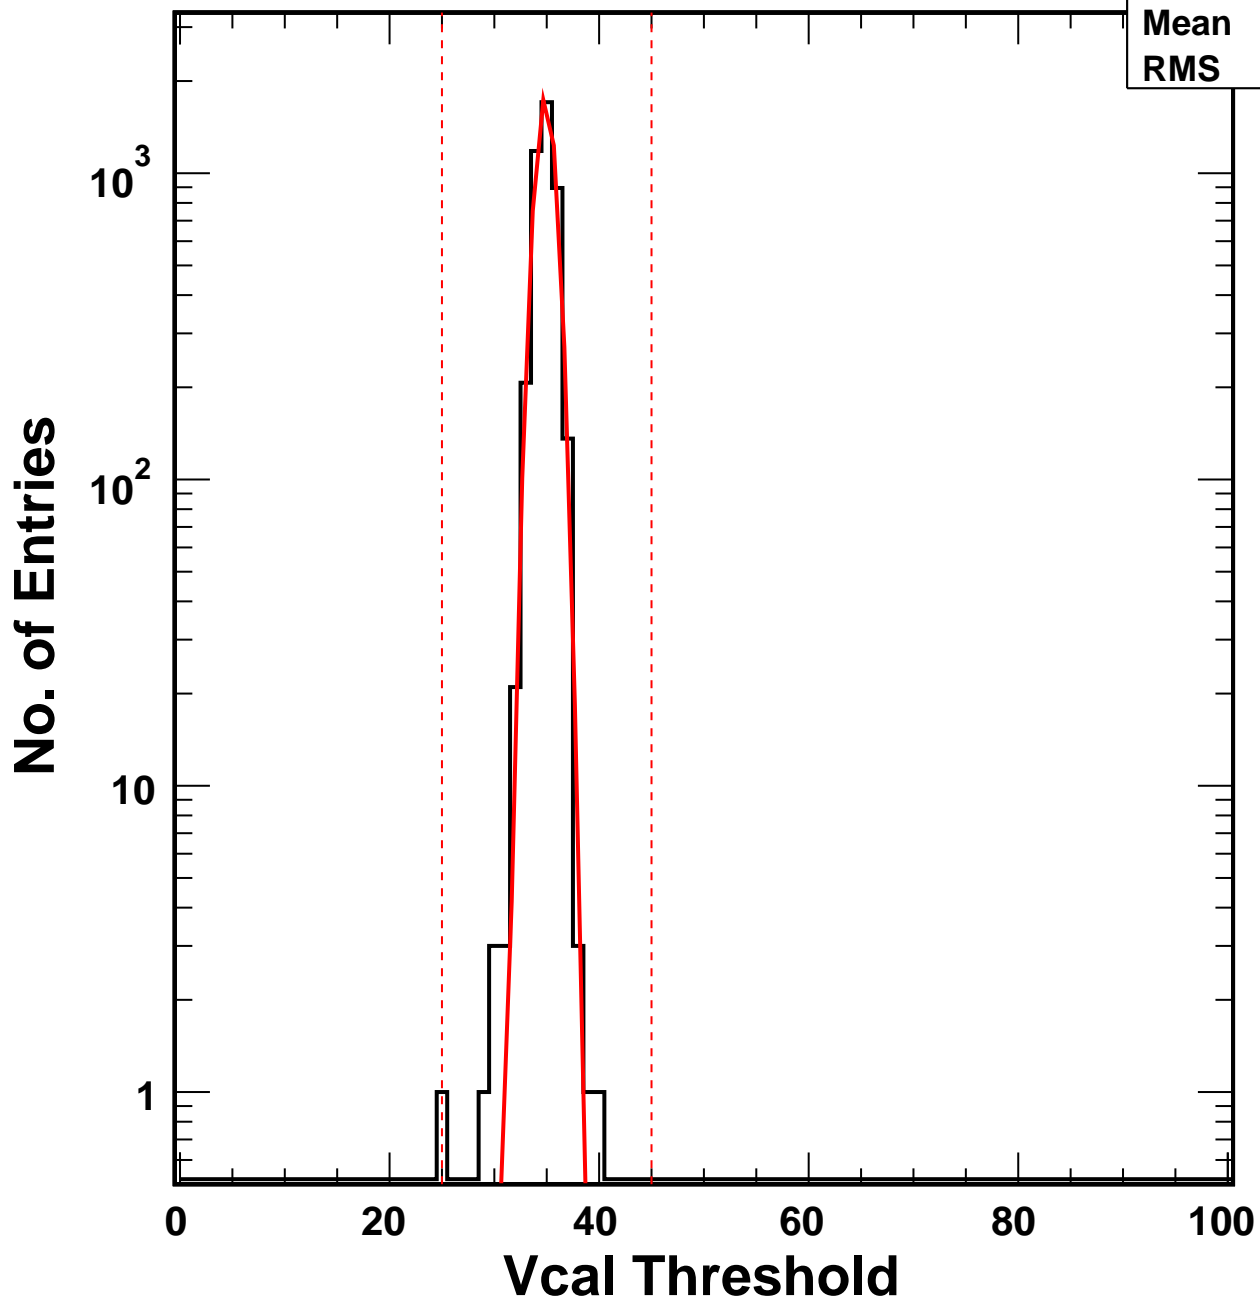

# Vcal Threshold Trimmed

VcalThresholdTrimmed\_5492

Entries 4160

Mean 34.88

RMS 0.9683