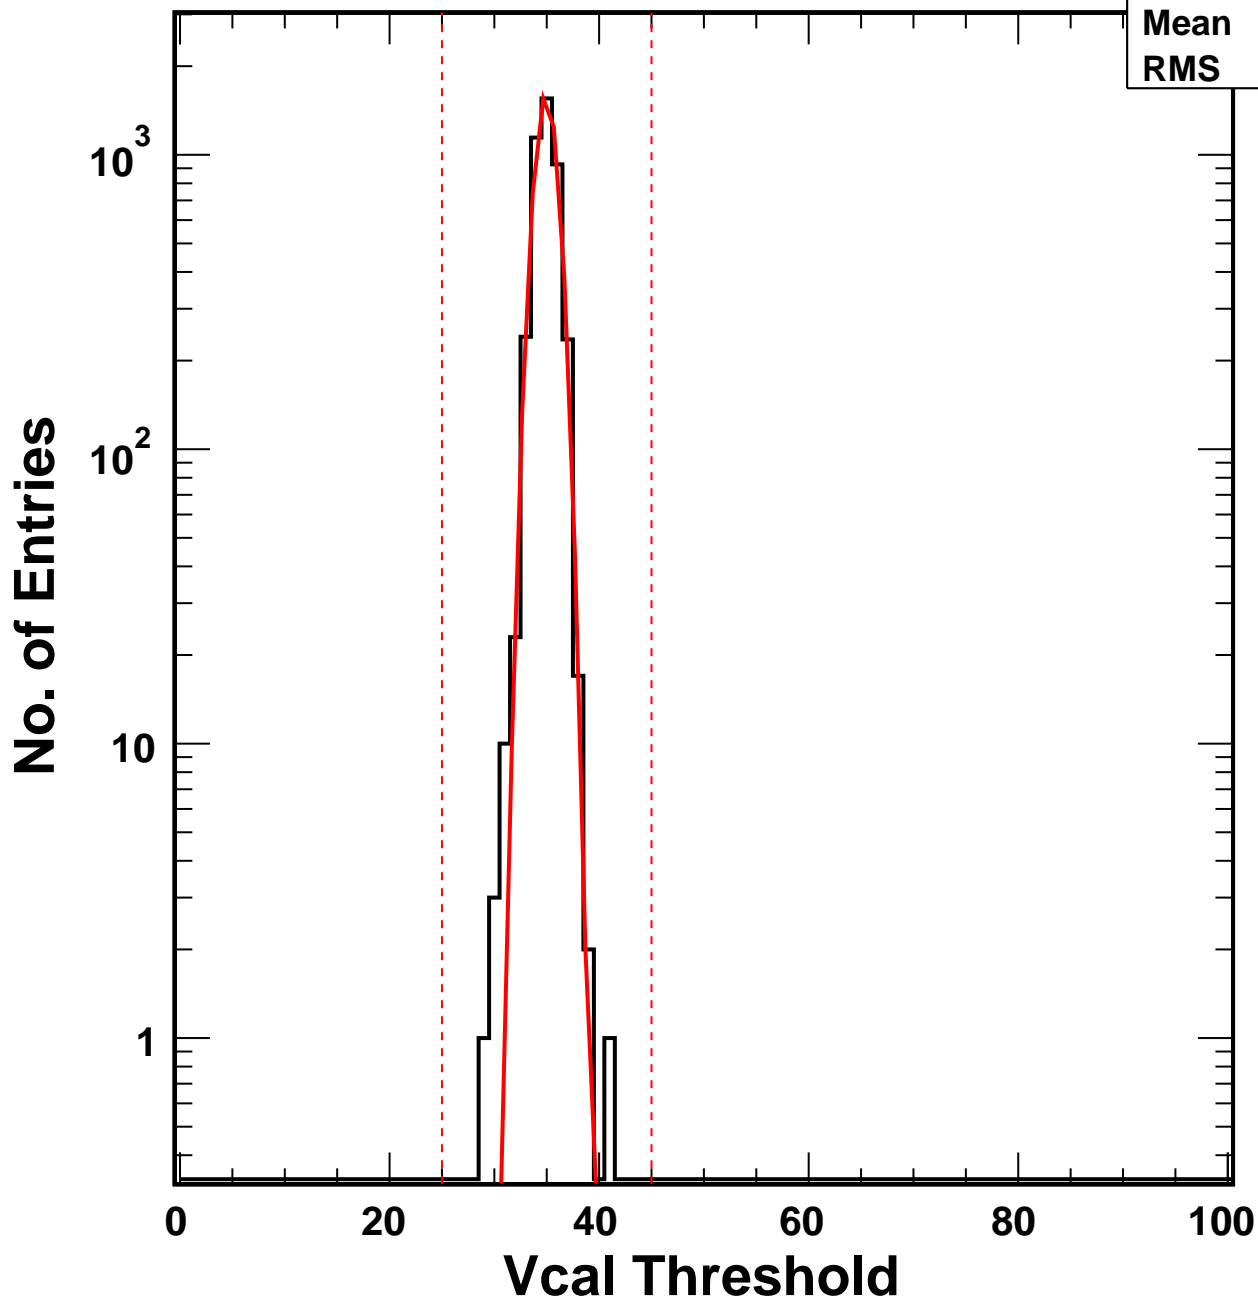

Vcal Threshold Trimmed

VcalThresholdTrimmed_5980

Entries 4160

Mean 34.93

RMS 1.058