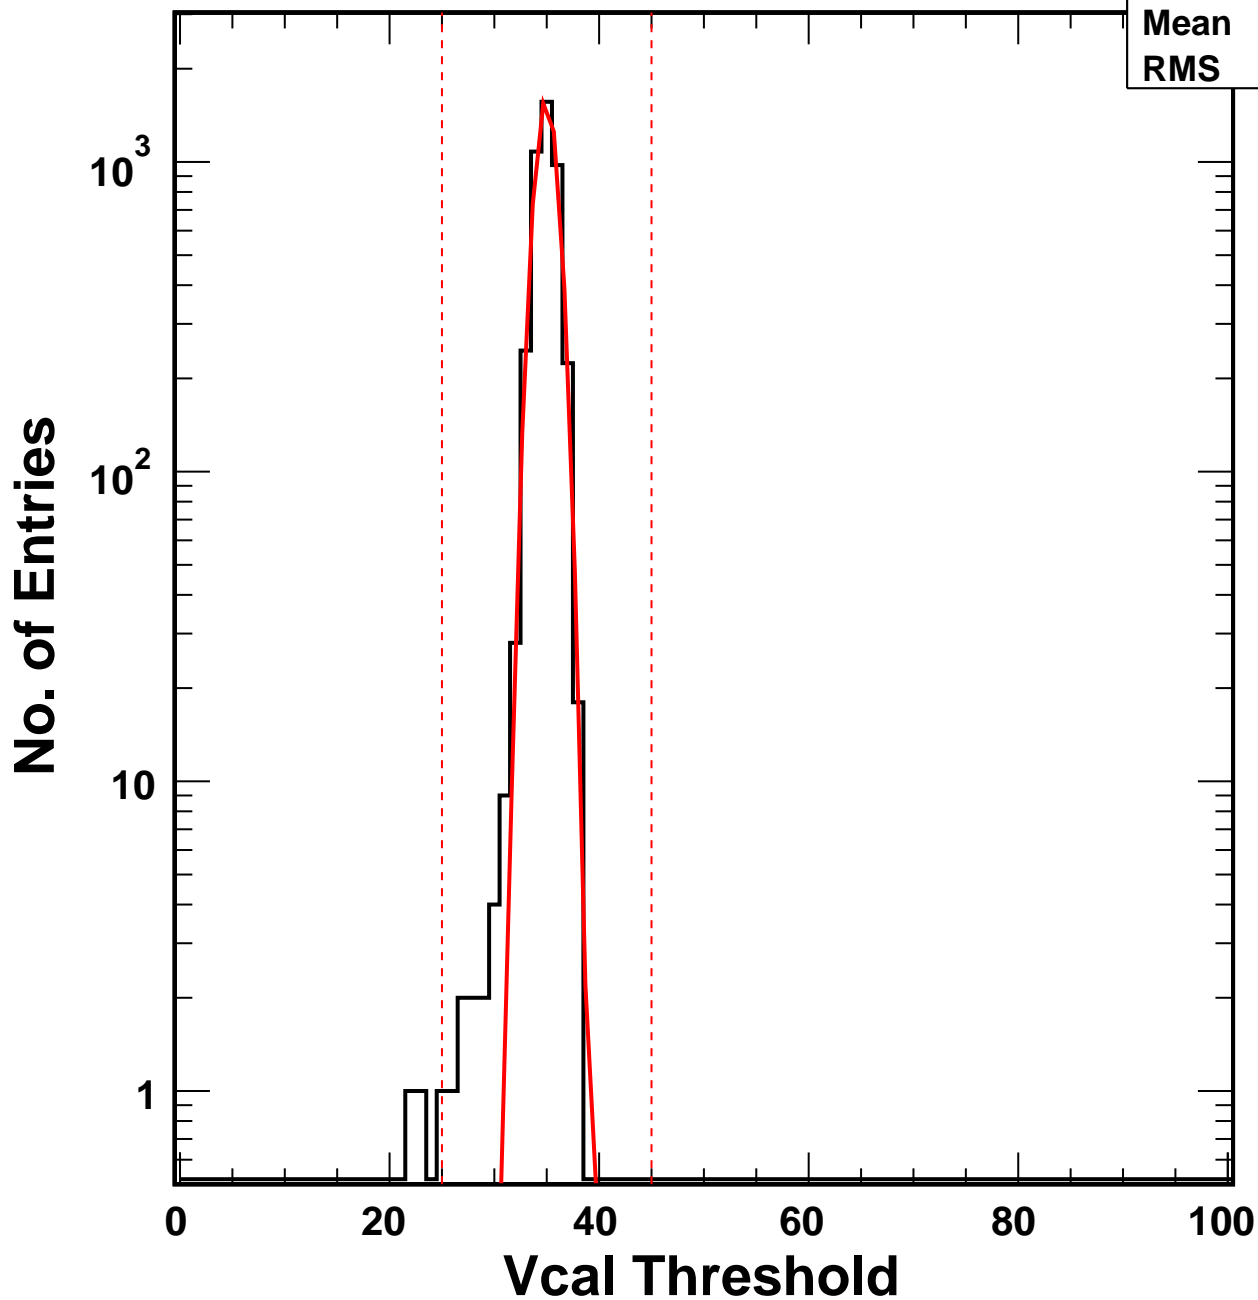

Vcal Threshold Trimmed

VcalThresholdTrimmed_4530

Entries 4160

Mean 34.92

RMS 1.135